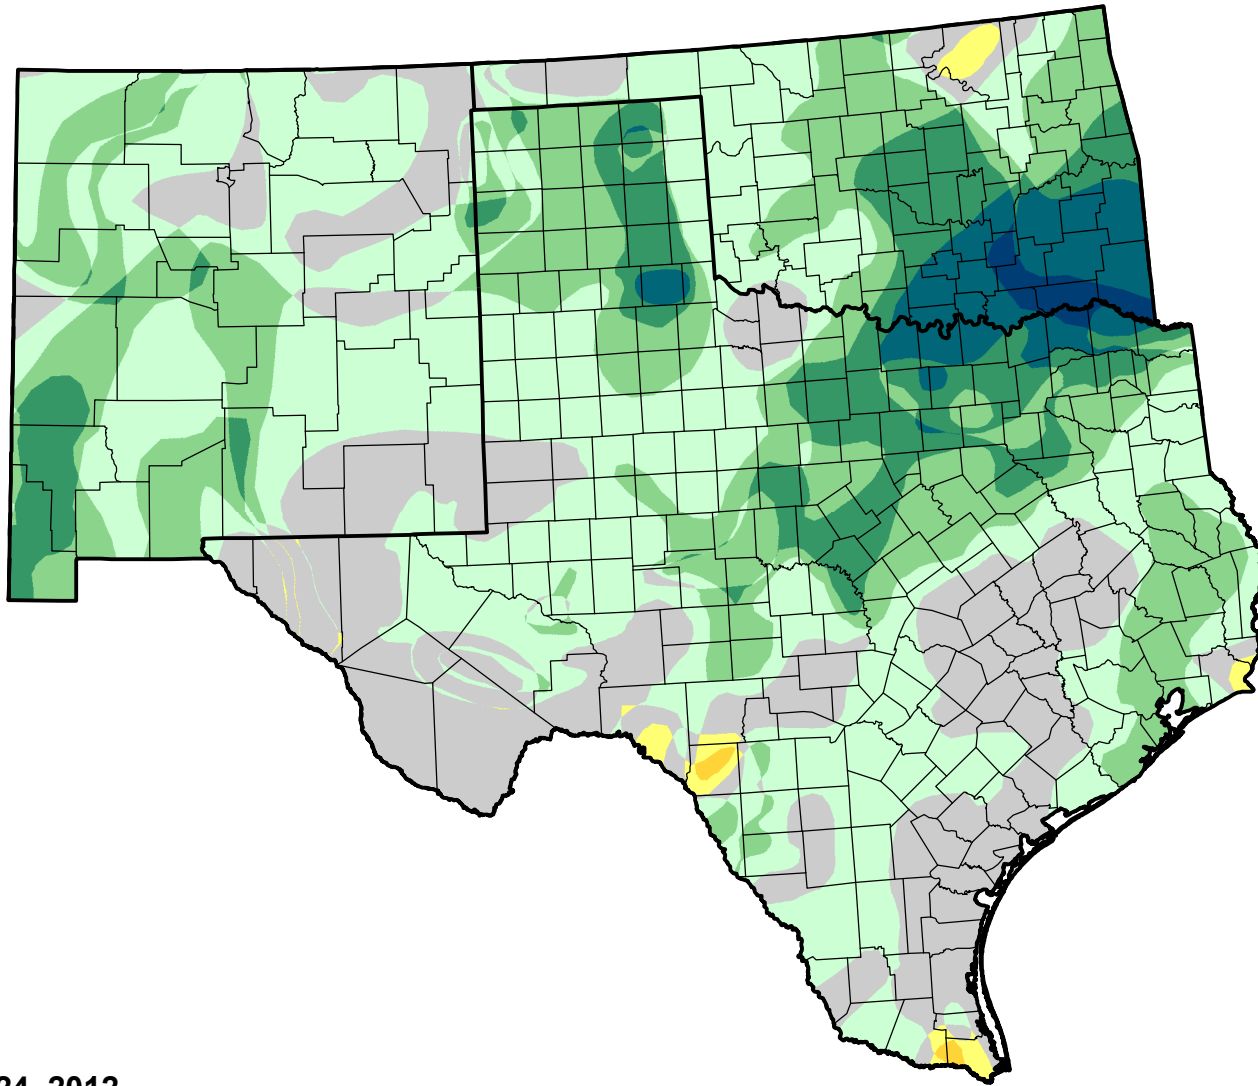

U.S. Drought Monitor Class Change - Southern Plains RDEWS

Start of Water Year

January 24, 2012
compared to
September 29, 2011

droughtmonitor.unl.edu

- 5 Class Degradation
- 4 Class Degradation
- 3 Class Degradation
- 2 Class Degradation
- 1 Class Degradation
- No Change
- 1 Class Improvement
- 2 Class Improvement
- 3 Class Improvement
- 4 Class Improvement
- 5 Class Improvement