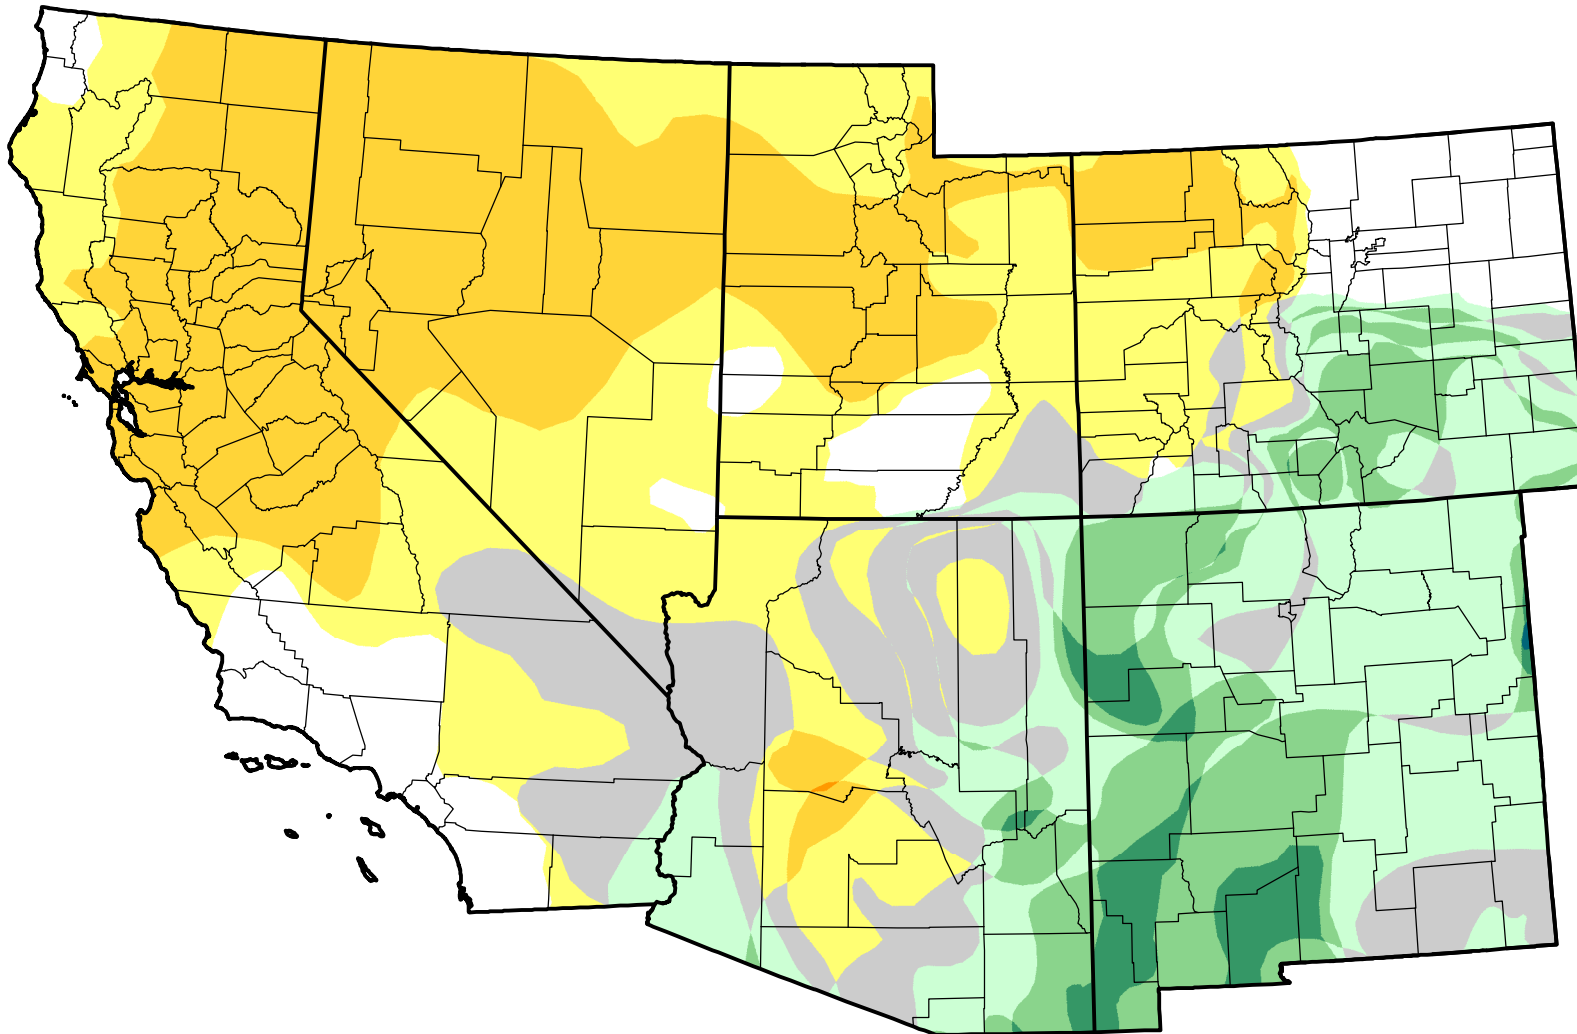

U.S. Drought Monitor Class Change - Southwest

26 Week

January 24, 2012
compared to
July 28, 2011

droughtmonitor.unl.edu

-  5 Class Degradation
-  4 Class Degradation
-  3 Class Degradation
-  2 Class Degradation
-  1 Class Degradation
-  No Change
-  1 Class Improvement
-  2 Class Improvement
-  3 Class Improvement
-  4 Class Improvement
-  5 Class Improvement