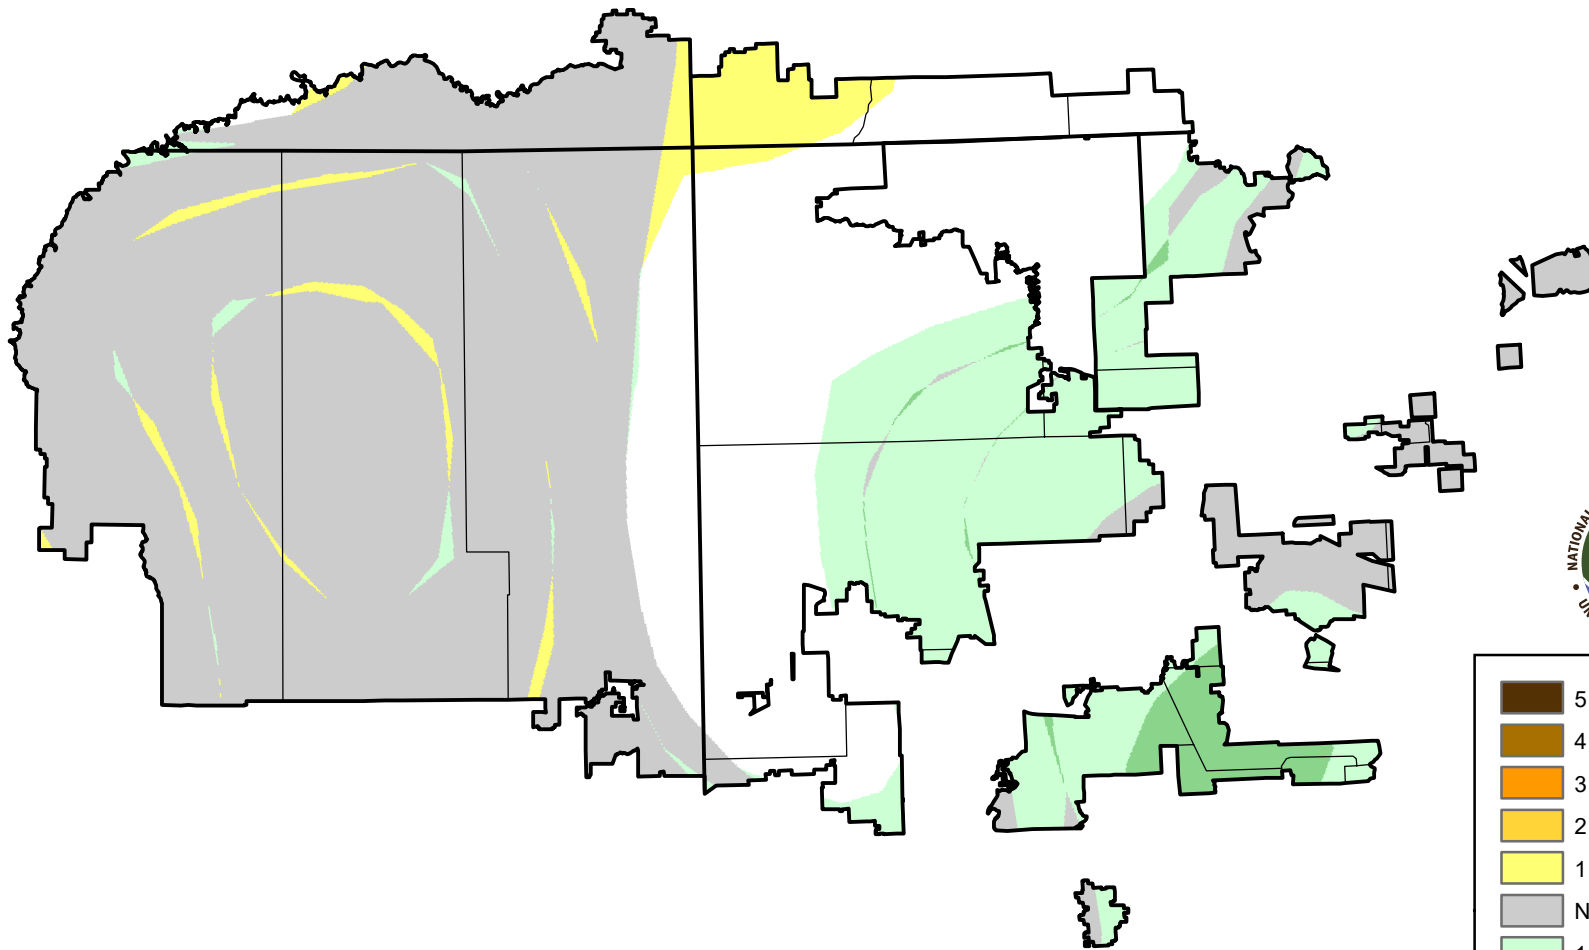

U.S. Drought Monitor Class Change - 4 Corners

13 Week

January 31, 2012
compared to
November 3, 2011

droughtmonitor.unl.edu

-  5 Class Degradation
-  4 Class Degradation
-  3 Class Degradation
-  2 Class Degradation
-  1 Class Degradation
-  No Change
-  1 Class Improvement
-  2 Class Improvement
-  3 Class Improvement
-  4 Class Improvement
-  5 Class Improvement