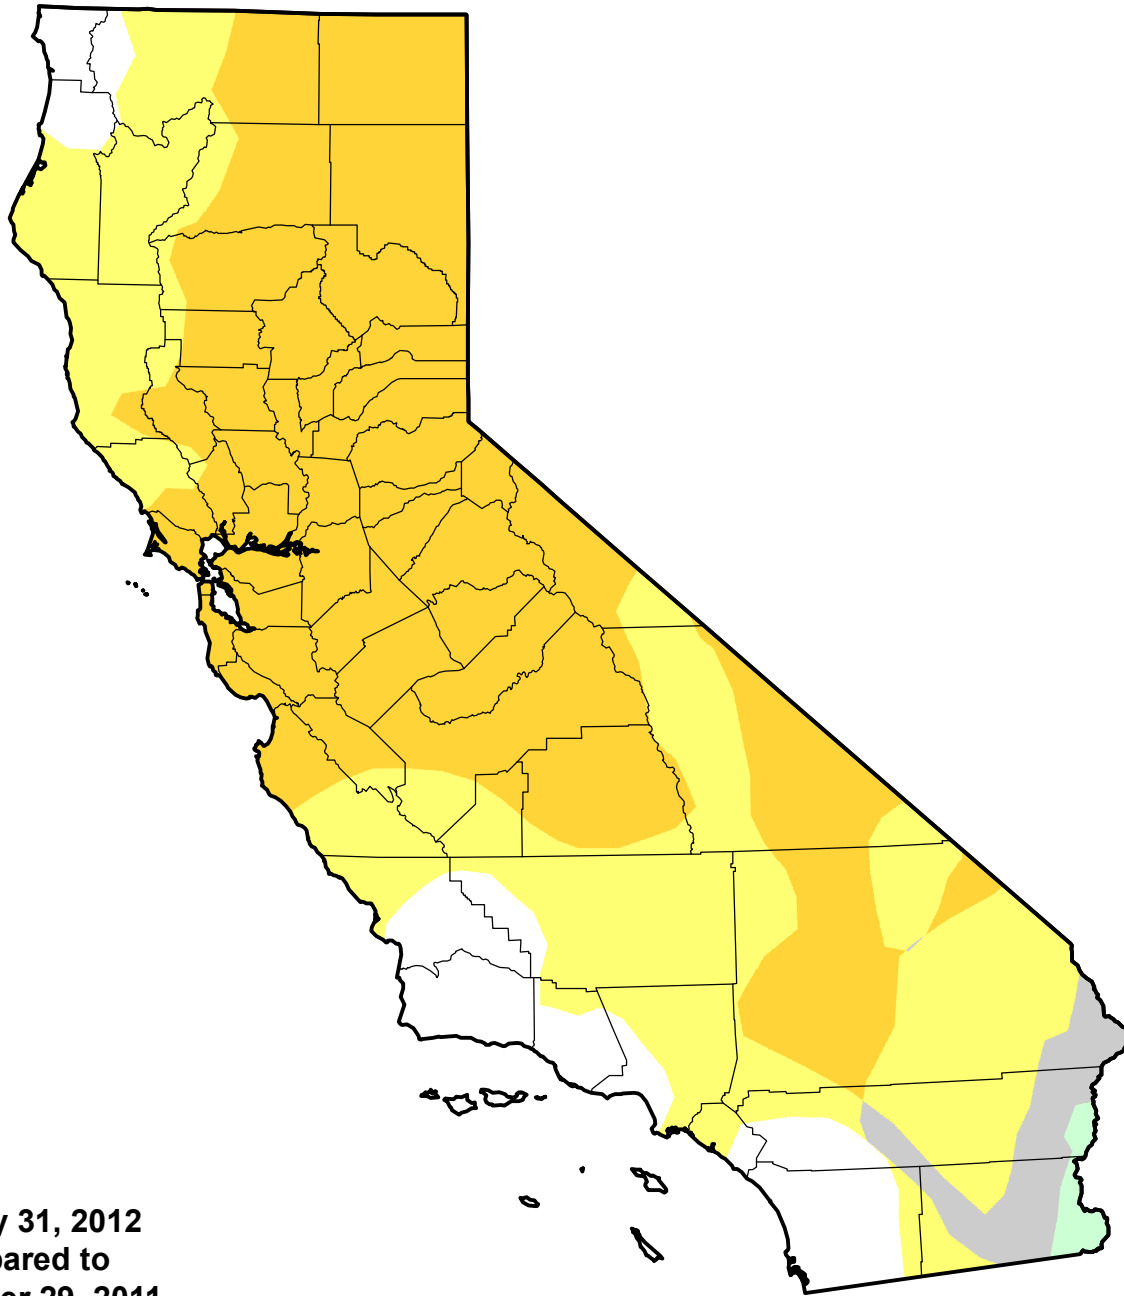

U.S. Drought Monitor Class Change - California

Start of Water Year

January 31, 2012
compared to
September 29, 2011

-  5 Class Degradation
-  4 Class Degradation
-  3 Class Degradation
-  2 Class Degradation
-  1 Class Degradation
-  No Change
-  1 Class Improvement
-  2 Class Improvement
-  3 Class Improvement
-  4 Class Improvement
-  5 Class Improvement