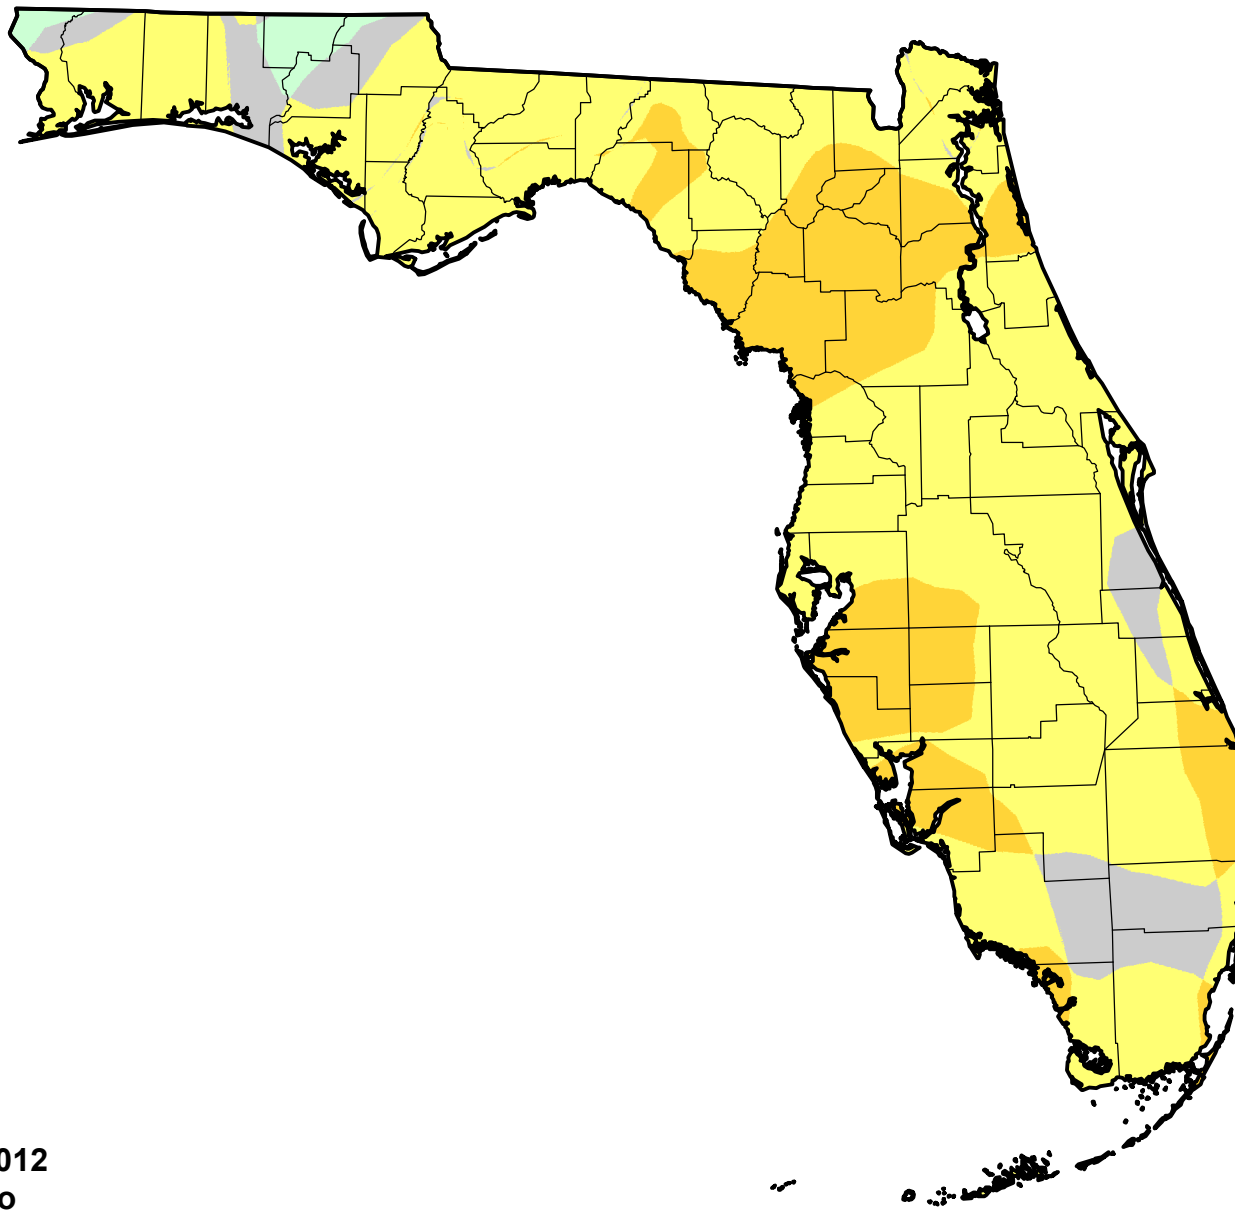

U.S. Drought Monitor Class Change - Florida

4 Week

-  5 Class Degradation
-  4 Class Degradation
-  3 Class Degradation
-  2 Class Degradation
-  1 Class Degradation
-  No Change
-  1 Class Improvement
-  2 Class Improvement
-  3 Class Improvement
-  4 Class Improvement
-  5 Class Improvement

January 31, 2012
compared to
January 5, 2012

droughtmonitor.unl.edu