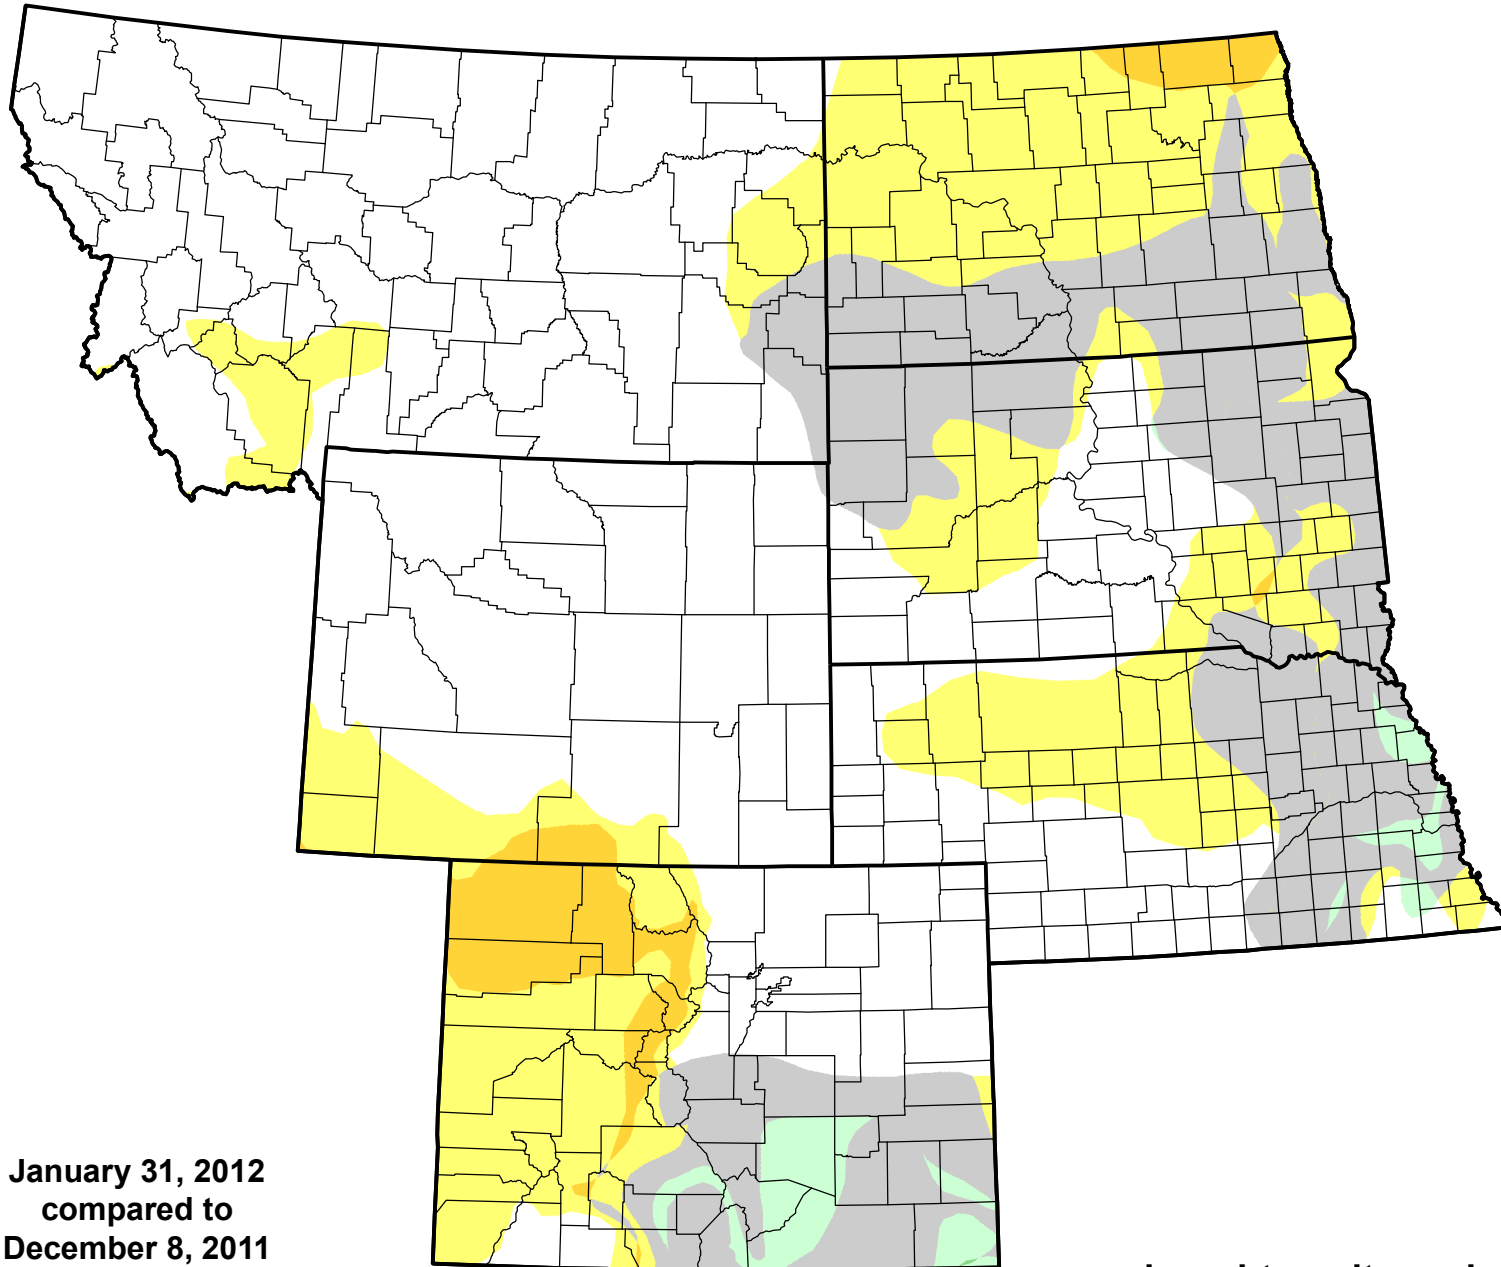

U.S. Drought Monitor Class Change - USDA Northern Plains Climate Hub 8 Week

January 31, 2012
compared to
December 8, 2011

- 5 Class Degradation
- 4 Class Degradation
- 3 Class Degradation
- 2 Class Degradation
- 1 Class Degradation
- No Change
- 1 Class Improvement
- 2 Class Improvement
- 3 Class Improvement
- 4 Class Improvement
- 5 Class Improvement

droughtmonitor.unl.edu