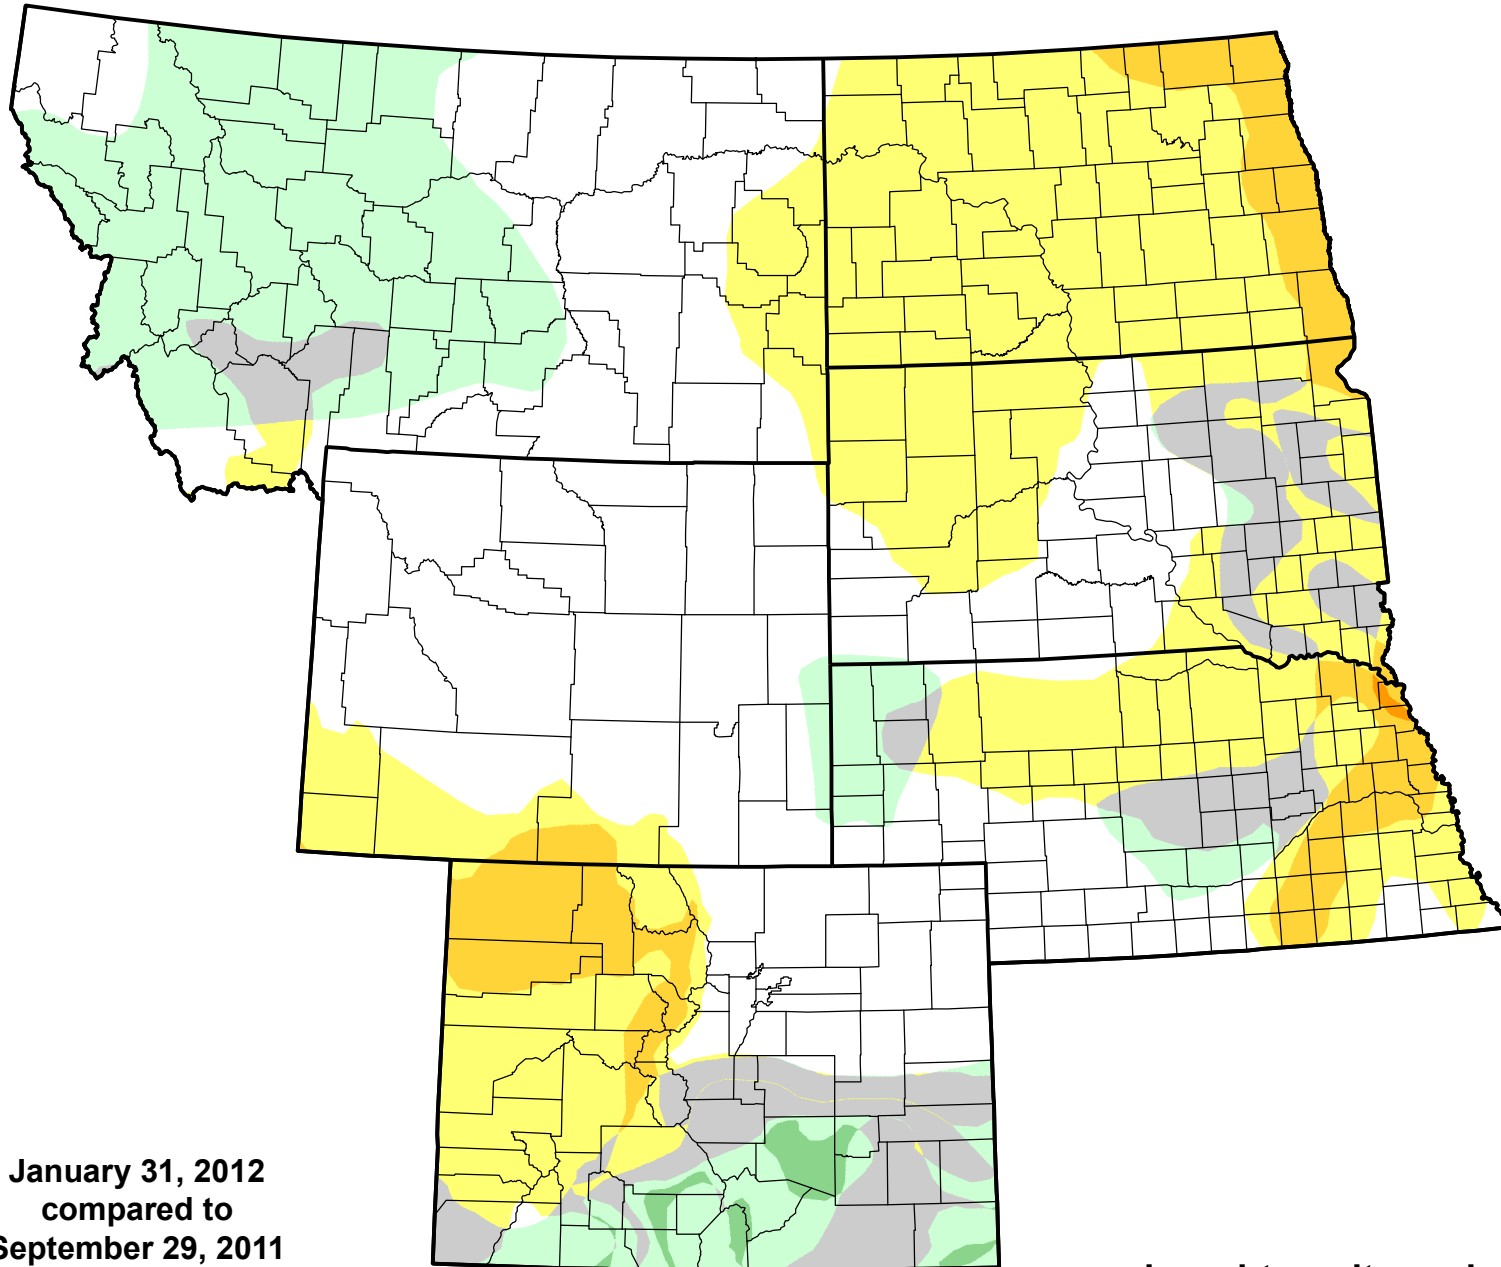

U.S. Drought Monitor Class Change - USDA Northern Plains Climate Hub Start of Water Year

January 31, 2012
compared to
September 29, 2011

droughtmonitor.unl.edu

-  5 Class Degradation
-  4 Class Degradation
-  3 Class Degradation
-  2 Class Degradation
-  1 Class Degradation
-  No Change
-  1 Class Improvement
-  2 Class Improvement
-  3 Class Improvement
-  4 Class Improvement
-  5 Class Improvement