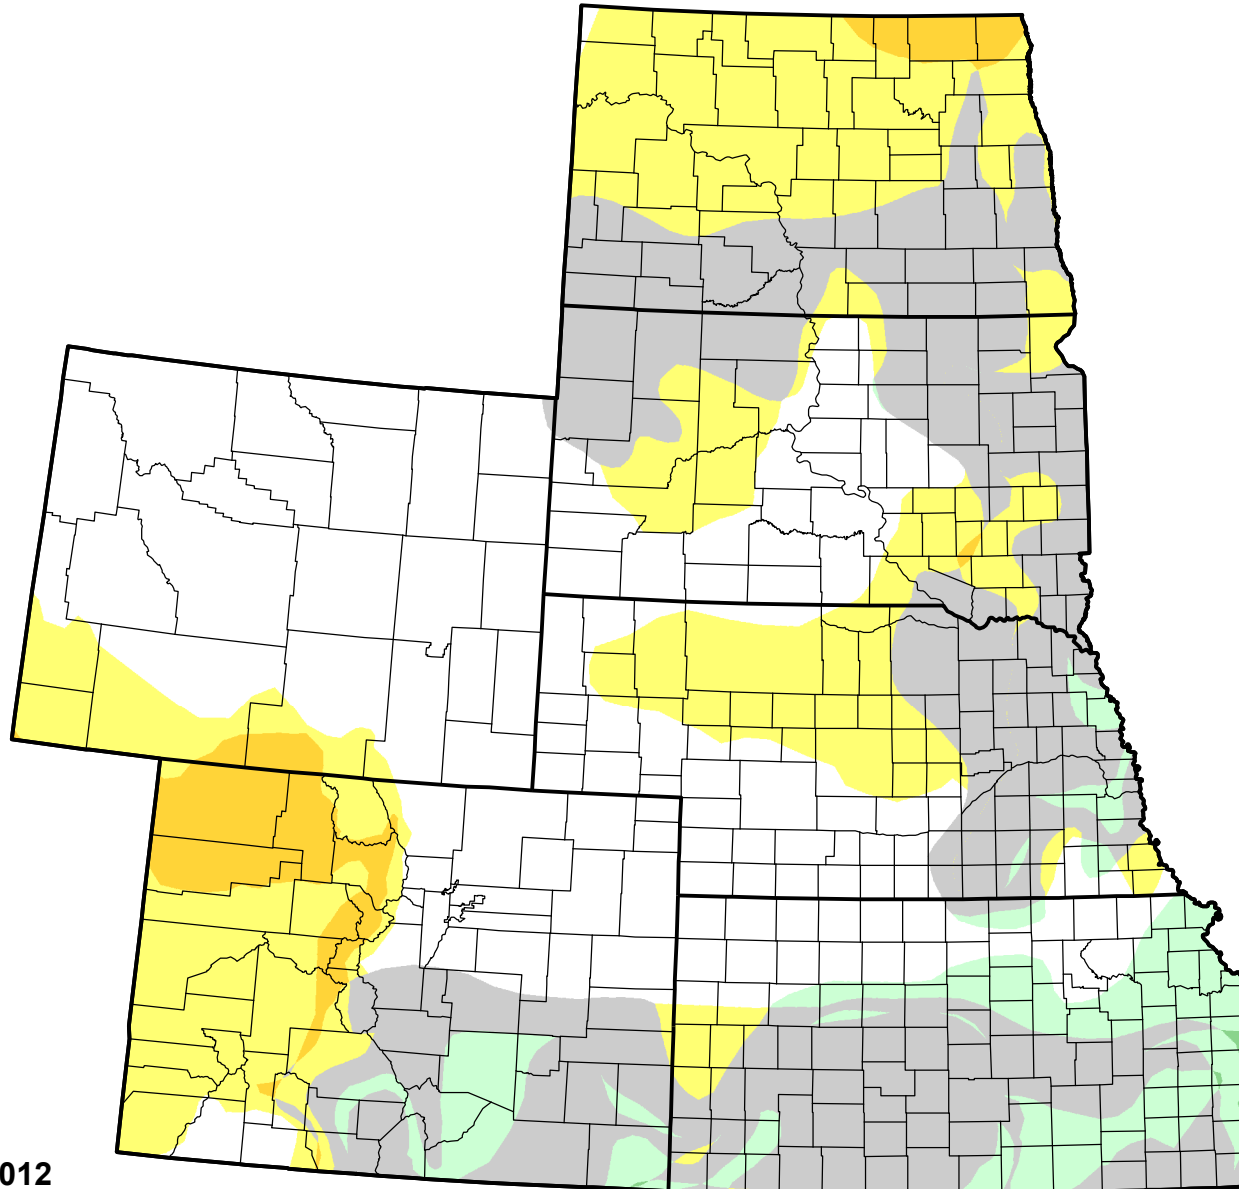

U.S. Drought Monitor Class Change - High Plains

8 Week

January 31, 2012
compared to
December 8, 2011

droughtmonitor.unl.edu

- | | |
|---|---------------------|
|  | 5 Class Degradation |
|  | 4 Class Degradation |
|  | 3 Class Degradation |
|  | 2 Class Degradation |
|  | 1 Class Degradation |
|  | No Change |
|  | 1 Class Improvement |
|  | 2 Class Improvement |
|  | 3 Class Improvement |
|  | 4 Class Improvement |
|  | 5 Class Improvement |