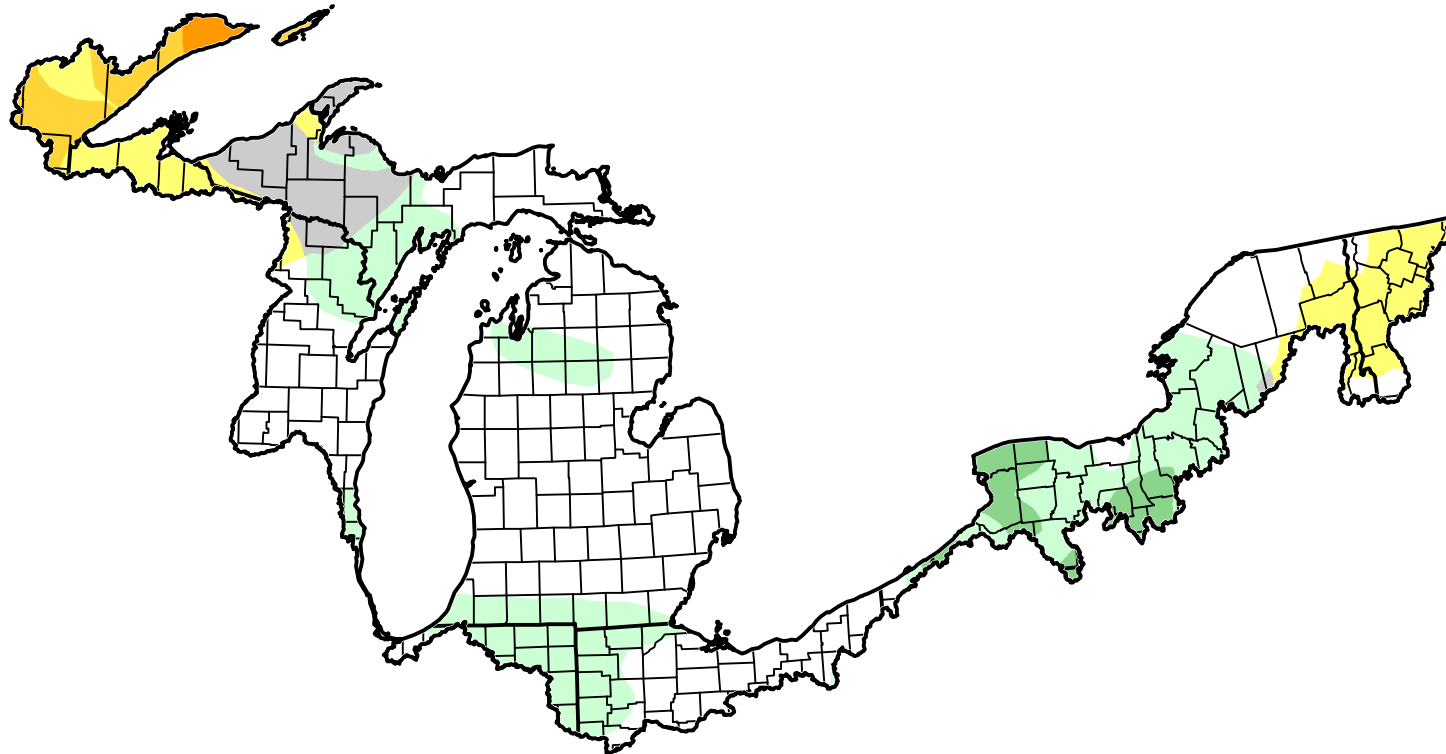

# U.S. Drought Monitor Class Change - Great Lakes Watershed 6 Months

January 31, 2012  
compared to  
August 16, 2011