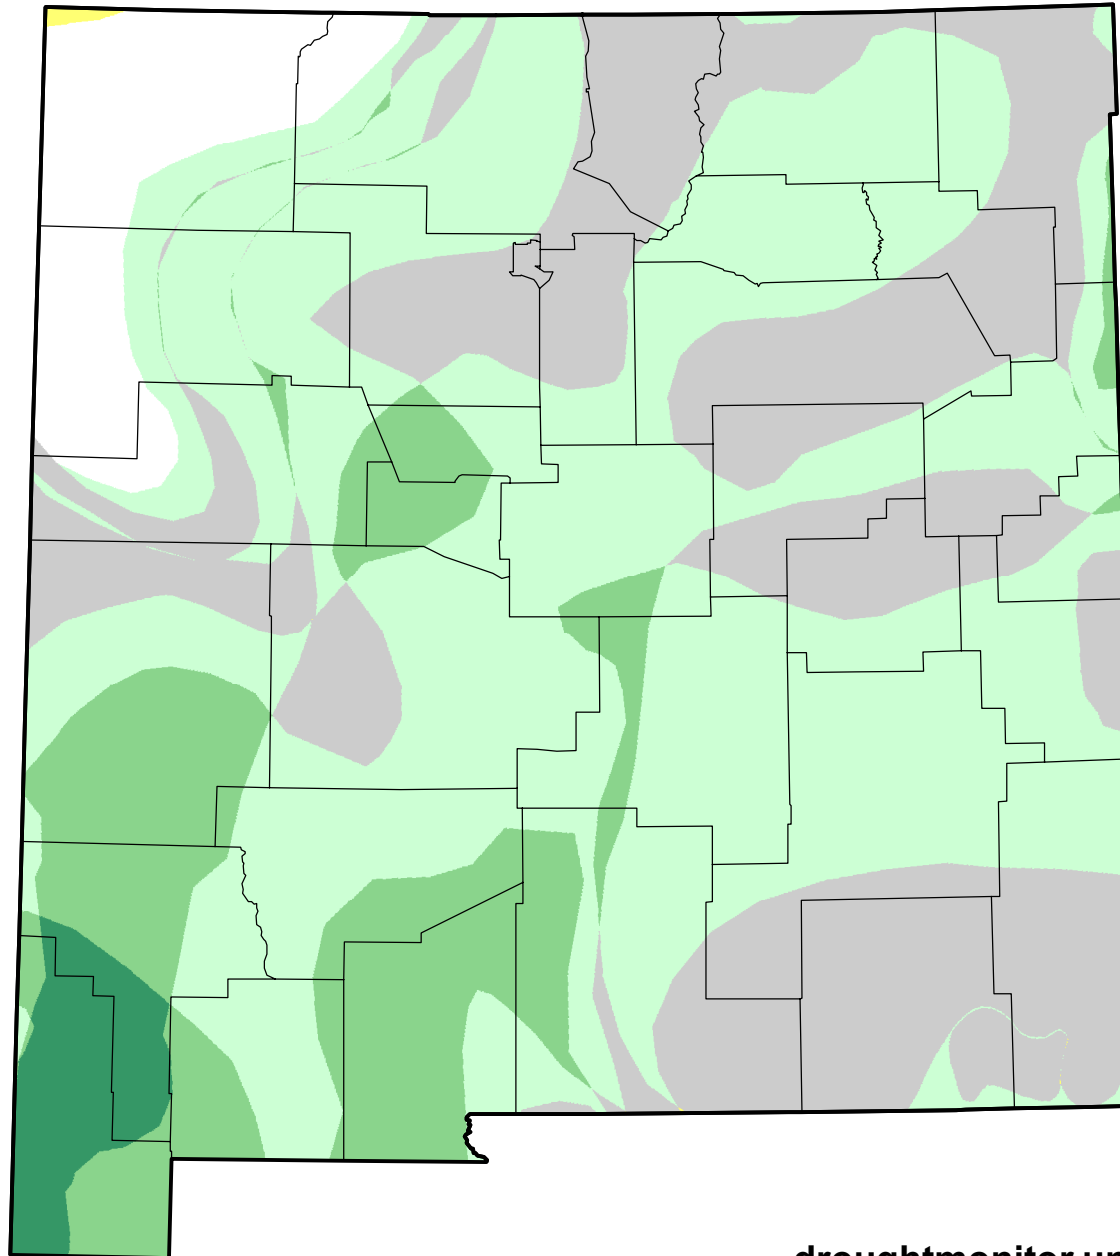

# U.S. Drought Monitor Class Change - New Mexico

## 13 Week

January 31, 2012  
compared to  
November 3, 2011

[droughtmonitor.unl.edu](http://droughtmonitor.unl.edu)