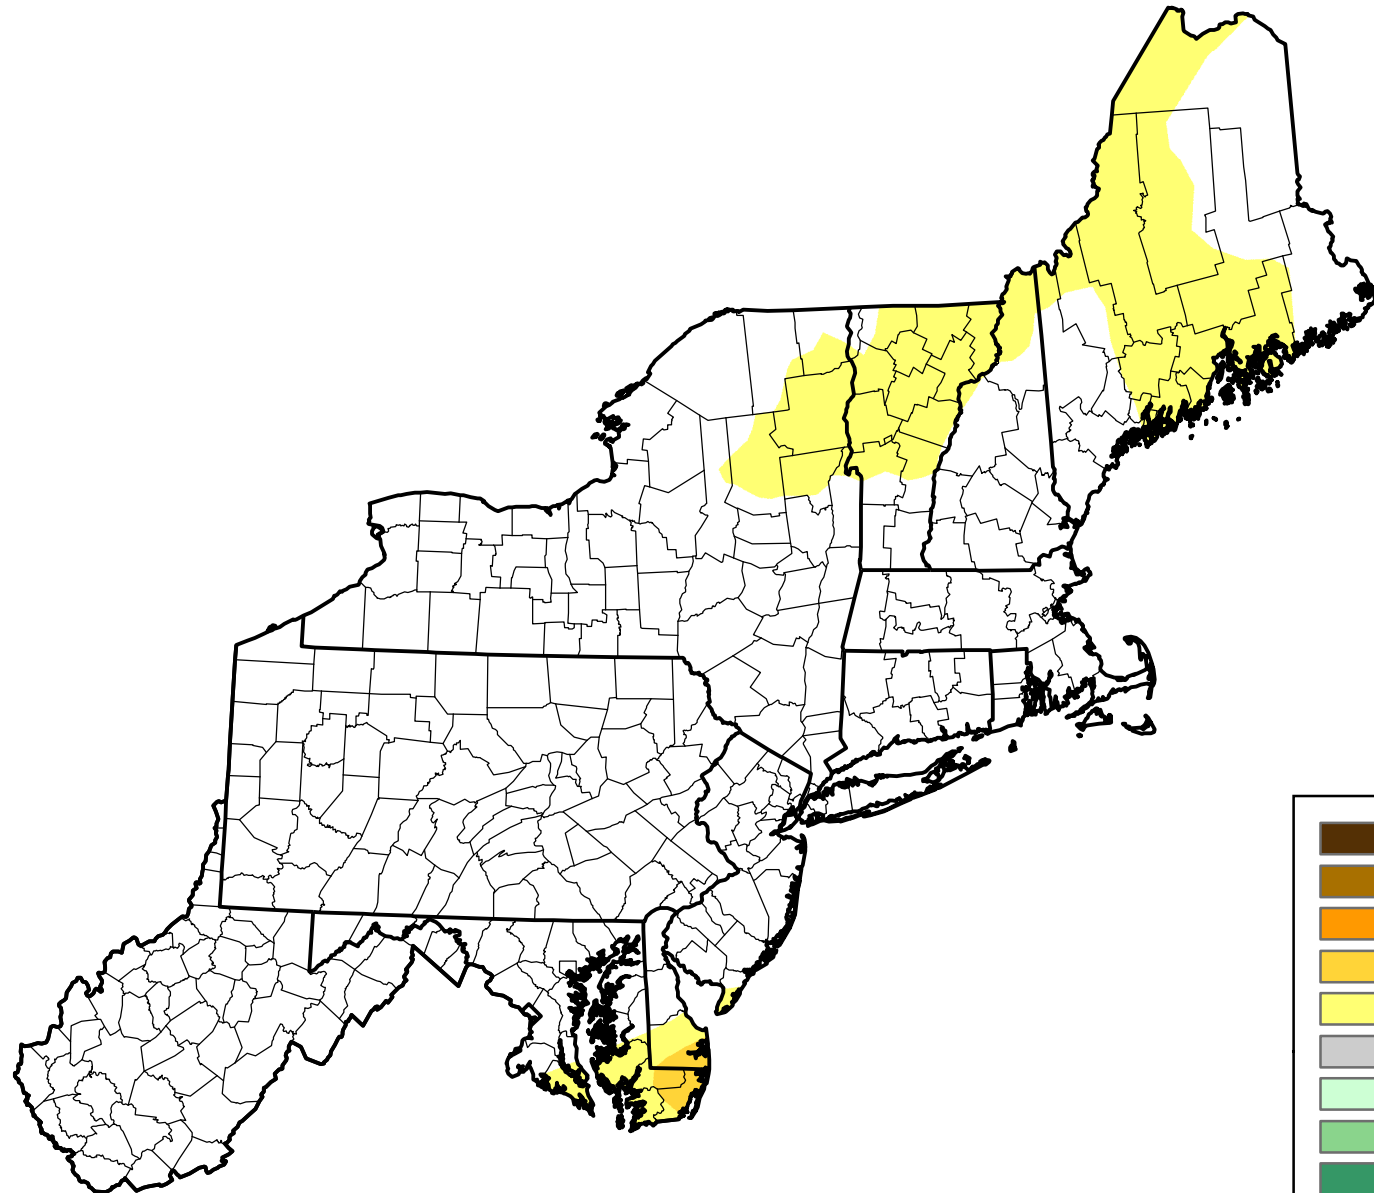

U.S. Drought Monitor Class Change - Northeast

13 Week

January 31, 2012
compared to
November 3, 2011

droughtmonitor.unl.edu