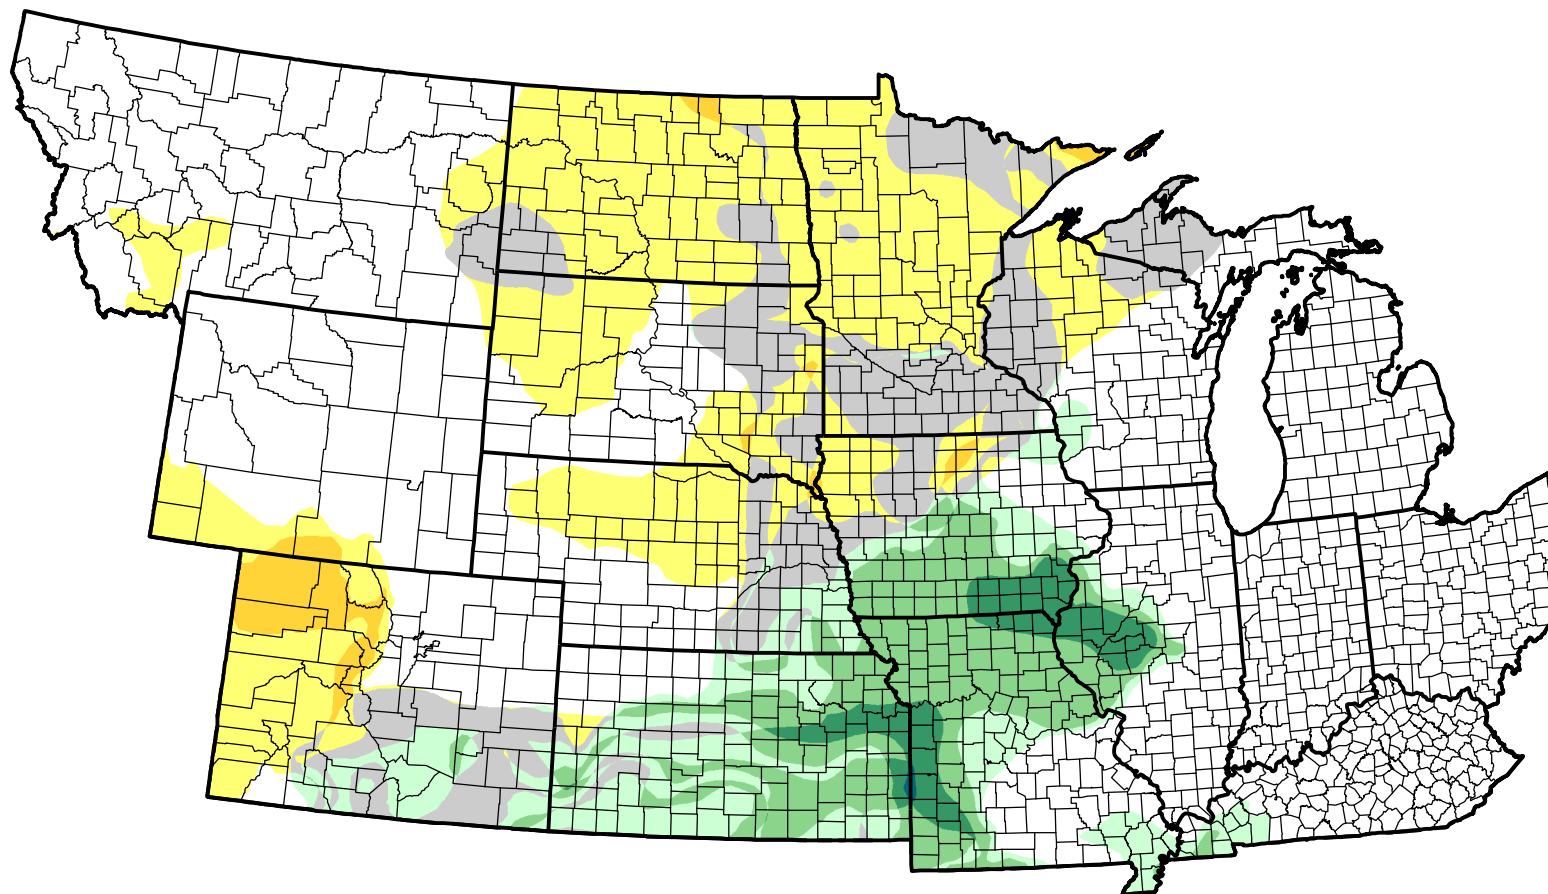

U.S. Drought Monitor Class Change - NWS Central 13 Week

January 31, 2012
compared to
November 3, 2011

droughtmonitor.unl.edu

-  5 Class Degradation
-  4 Class Degradation
-  3 Class Degradation
-  2 Class Degradation
-  1 Class Degradation
-  No Change
-  1 Class Improvement
-  2 Class Improvement
-  3 Class Improvement
-  4 Class Improvement
-  5 Class Improvement