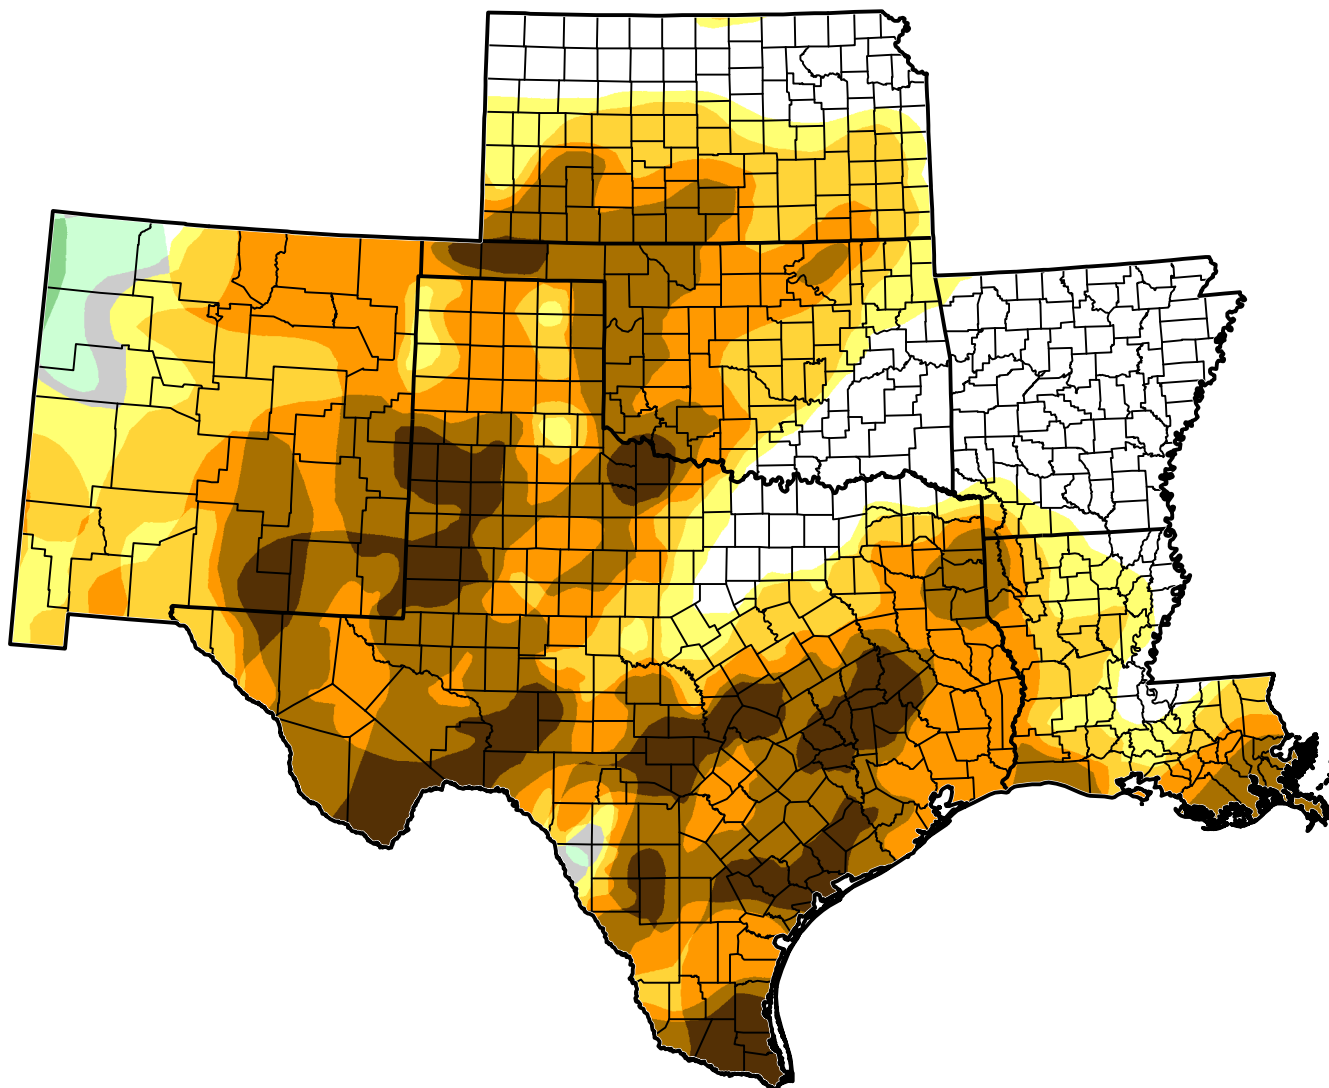

U.S. Drought Monitor Class Change - Southern Plains 2 Years

January 31, 2012
compared to
February 2, 2010

-  5 Class Degradation
-  4 Class Degradation
-  3 Class Degradation
-  2 Class Degradation
-  1 Class Degradation
-  No Change
-  1 Class Improvement
-  2 Class Improvement
-  3 Class Improvement
-  4 Class Improvement
-  5 Class Improvement