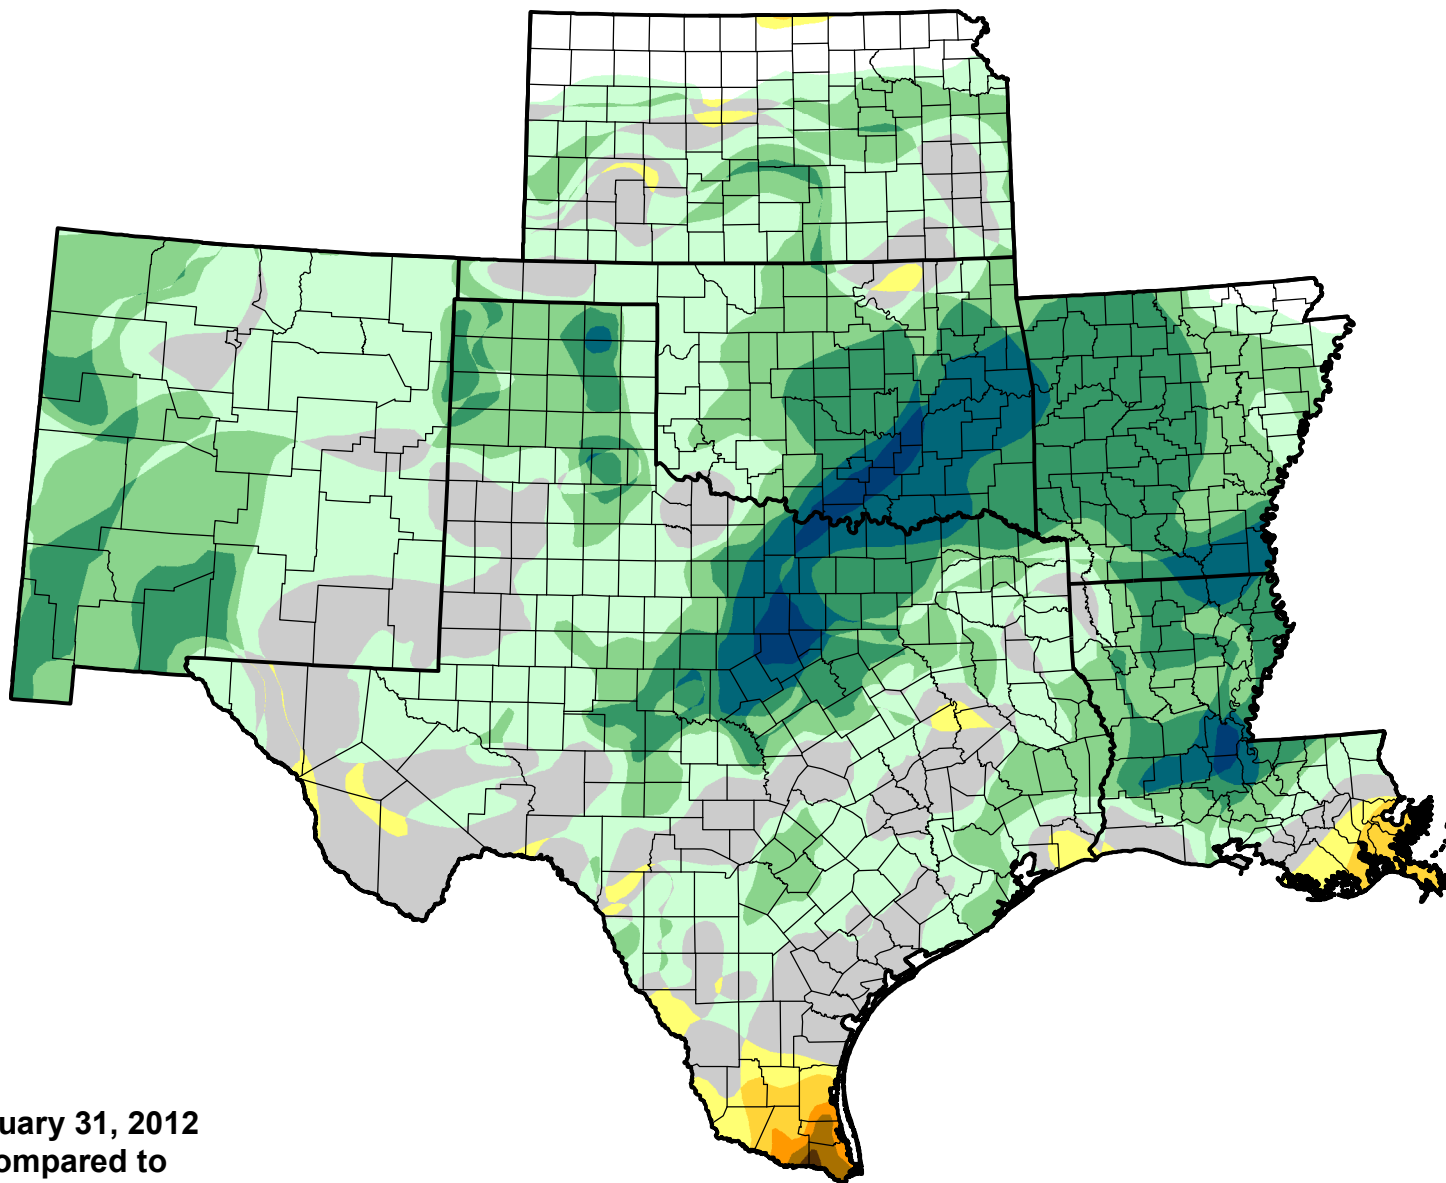

# U.S. Drought Monitor Class Change - SCIPP

26 Week

January 31, 2012  
compared to  
August 4, 2011

[droughtmonitor.unl.edu](http://droughtmonitor.unl.edu)

-  5 Class Degradation
-  4 Class Degradation
-  3 Class Degradation
-  2 Class Degradation
-  1 Class Degradation
-  No Change
-  1 Class Improvement
-  2 Class Improvement
-  3 Class Improvement
-  4 Class Improvement
-  5 Class Improvement