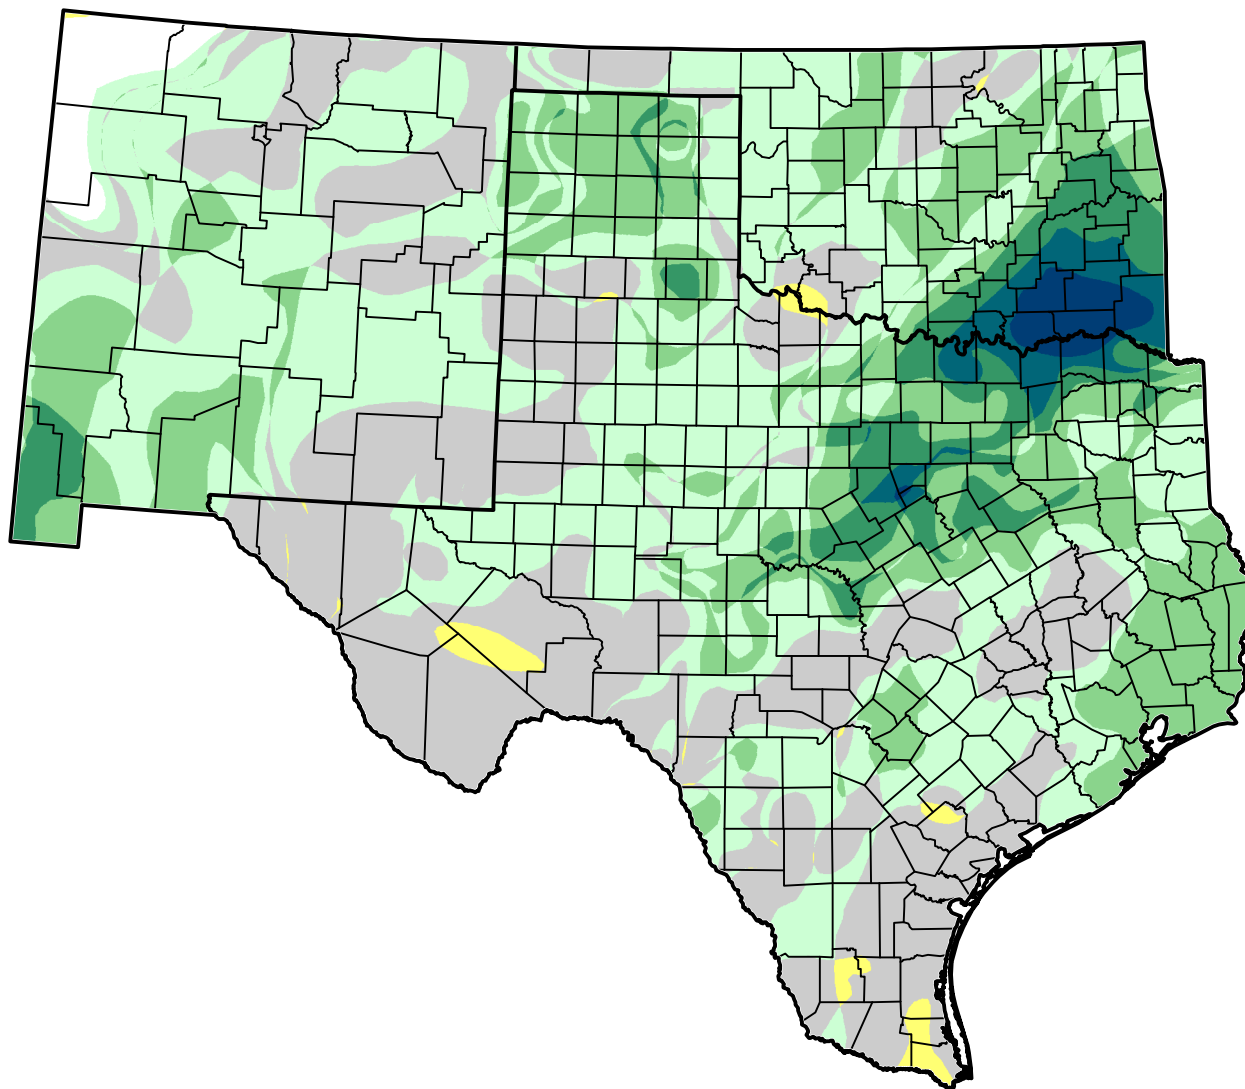

U.S. Drought Monitor Class Change - Southern Plains Area 3 Months

January 31, 2012
compared to
November 8, 2011

- 5 Class Degradation
- 4 Class Degradation
- 3 Class Degradation
- 2 Class Degradation
- 1 Class Degradation
- No Change
- 1 Class Improvement
- 2 Class Improvement
- 3 Class Improvement
- 4 Class Improvement
- 5 Class Improvement