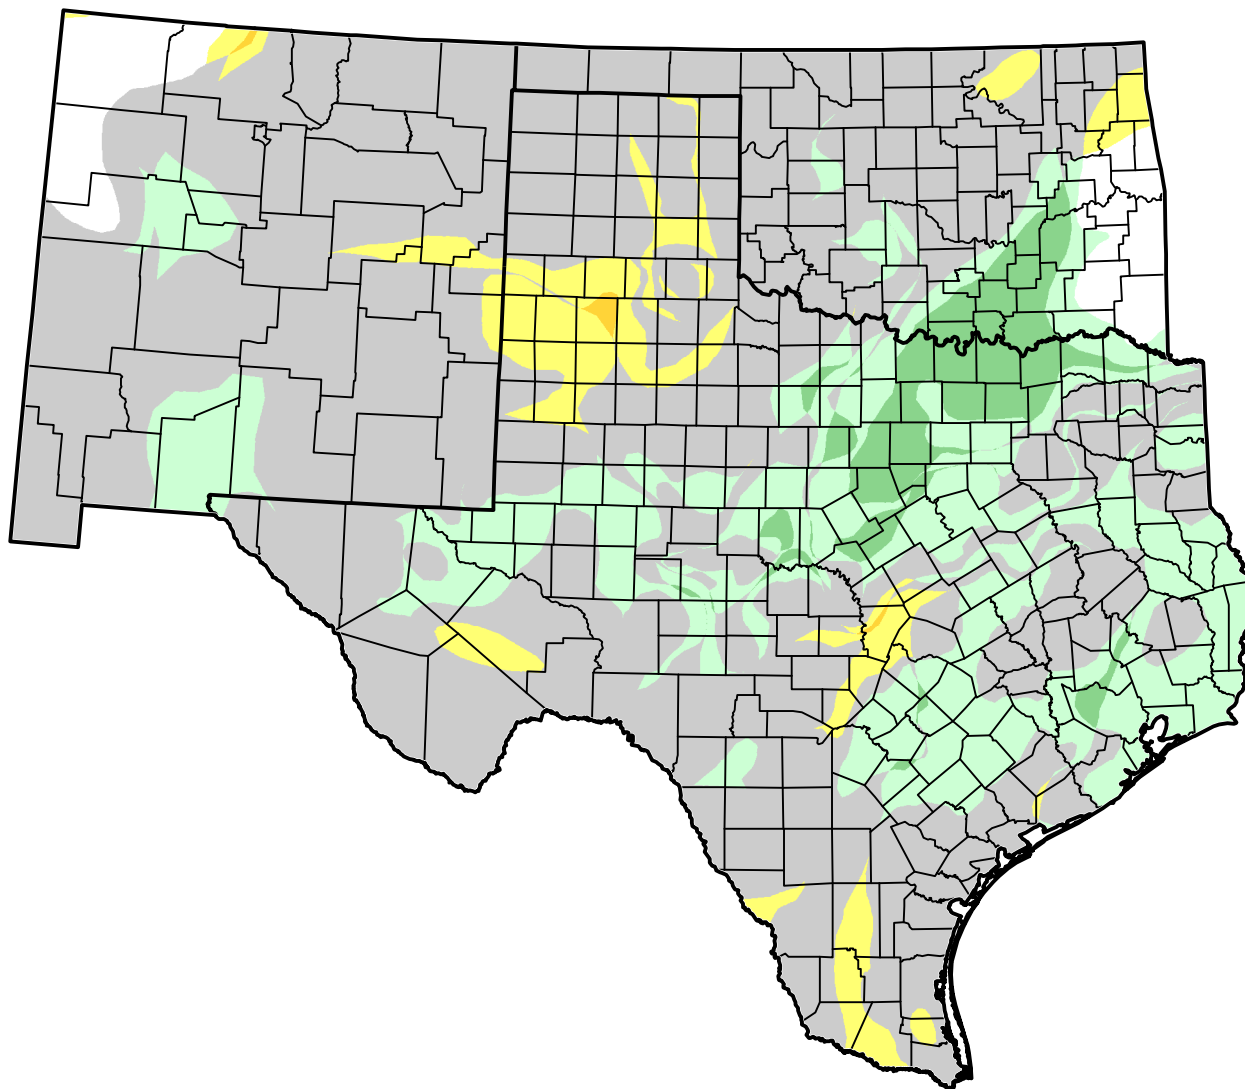

U.S. Drought Monitor Class Change - Southern Plains Area

1 Month

January 31, 2012
compared to
January 3, 2012