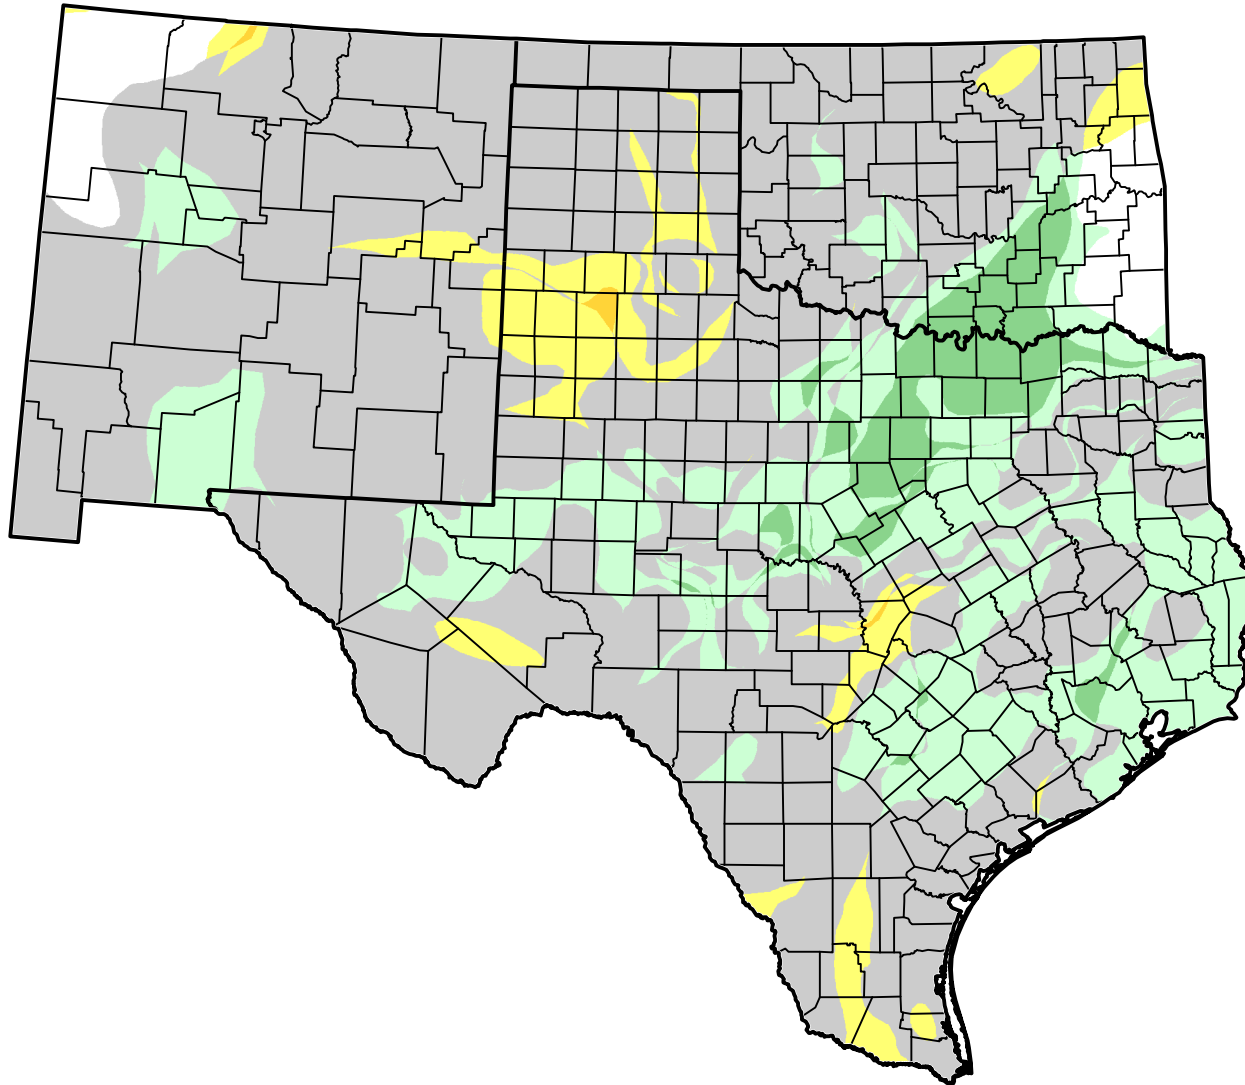

U.S. Drought Monitor Class Change - Southern Plains Area

Start of Calendar Year

January 31, 2012
compared to
January 3, 2012