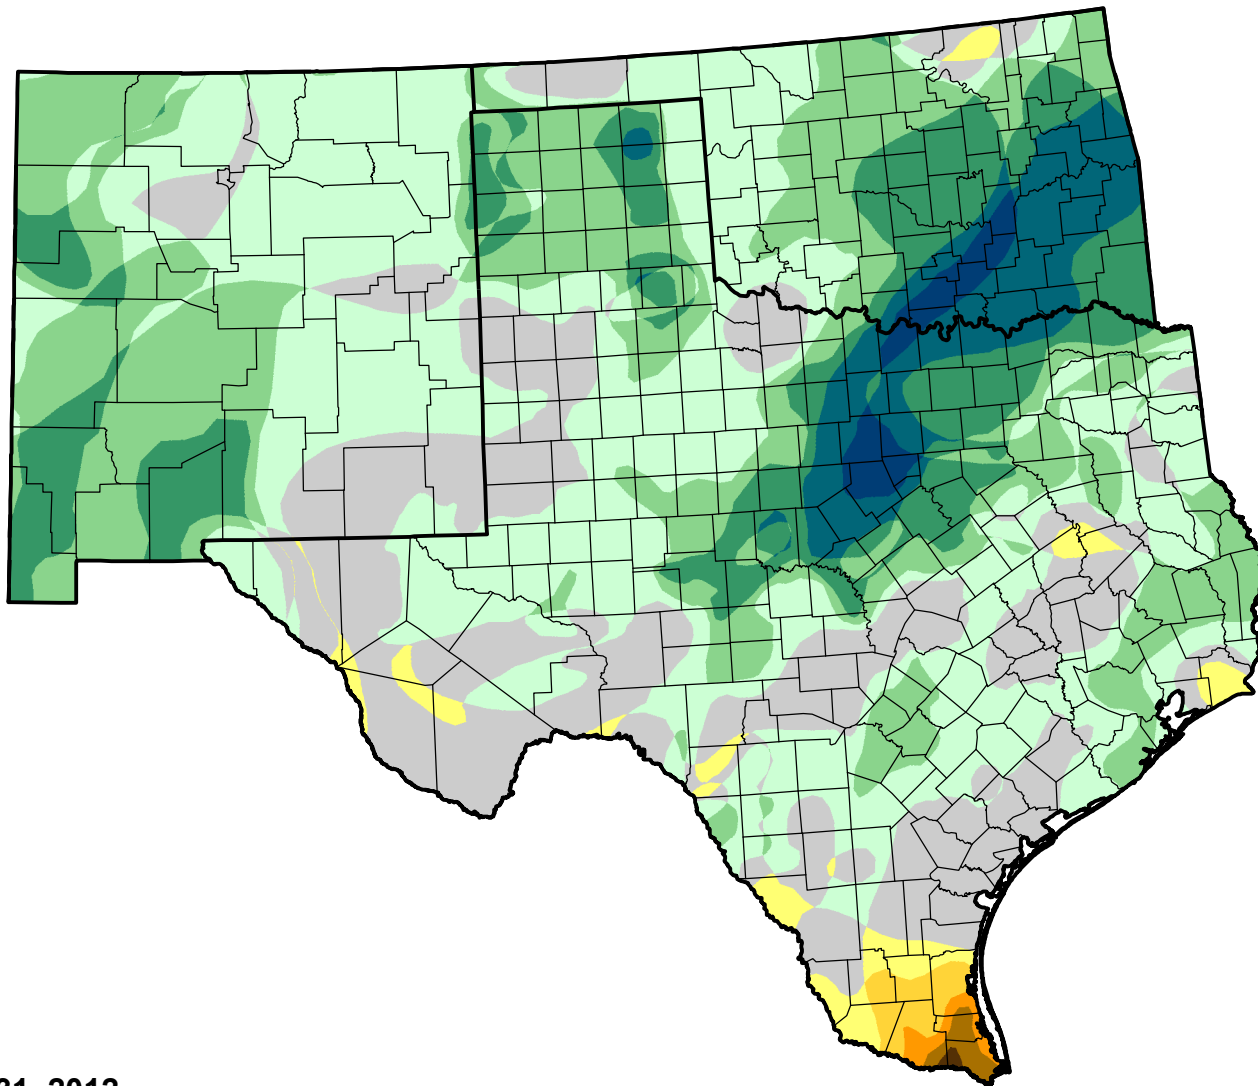

U.S. Drought Monitor Class Change - Southern Plains RDEWS

26 Week

January 31, 2012
compared to
August 4, 2011

droughtmonitor.unl.edu

- 5 Class Degradation
- 4 Class Degradation
- 3 Class Degradation
- 2 Class Degradation
- 1 Class Degradation
- No Change
- 1 Class Improvement
- 2 Class Improvement
- 3 Class Improvement
- 4 Class Improvement
- 5 Class Improvement