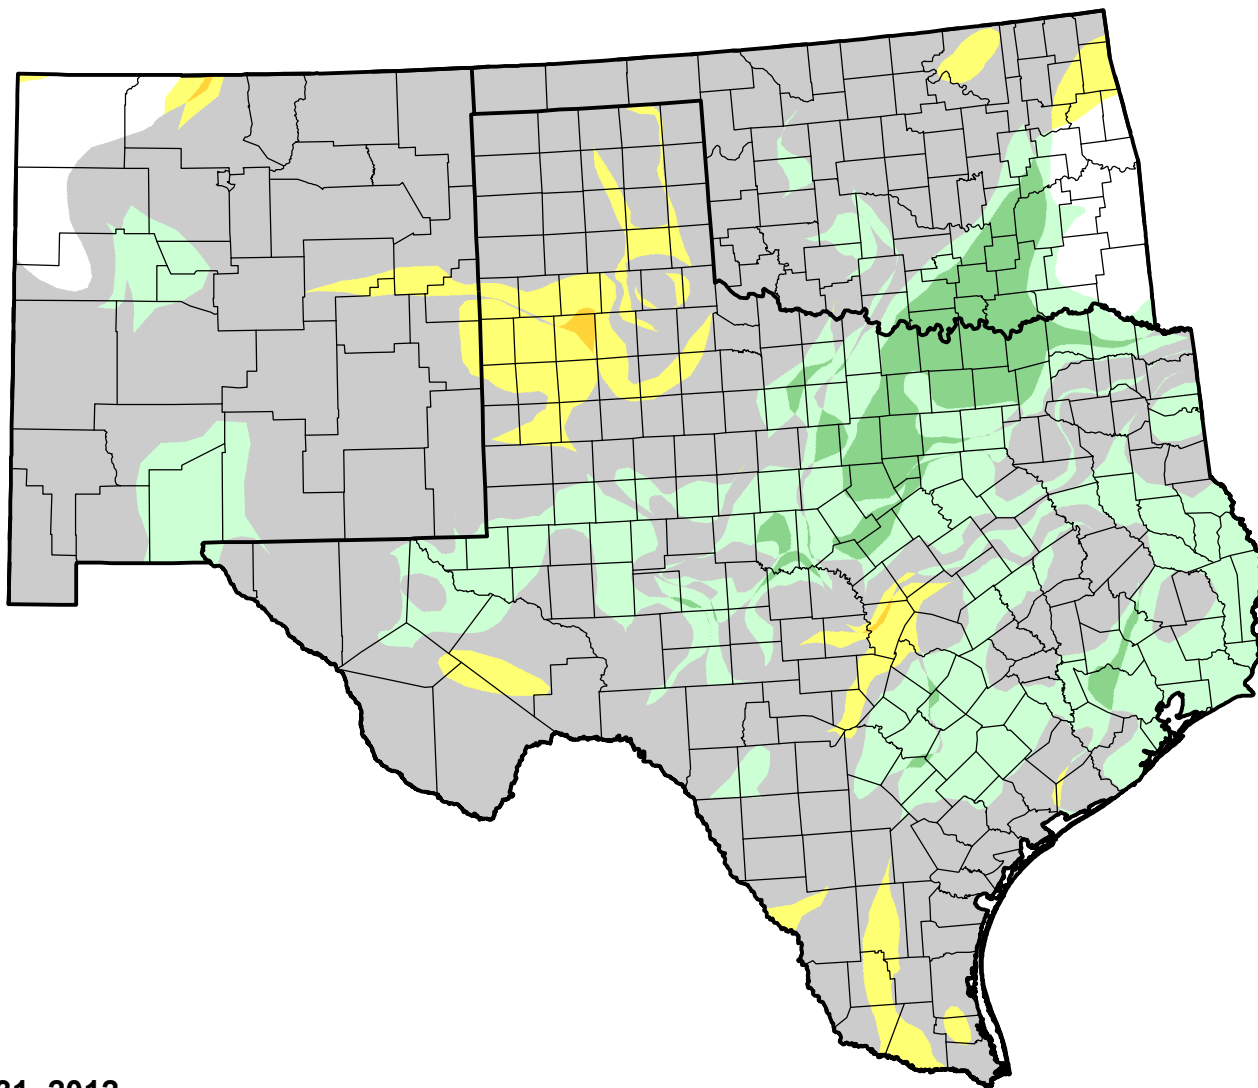

U.S. Drought Monitor Class Change - Southern Plains RDEWS

4 Week

January 31, 2012
compared to
January 5, 2012

droughtmonitor.unl.edu

-  5 Class Degradation
-  4 Class Degradation
-  3 Class Degradation
-  2 Class Degradation
-  1 Class Degradation
-  No Change
-  1 Class Improvement
-  2 Class Improvement
-  3 Class Improvement
-  4 Class Improvement
-  5 Class Improvement