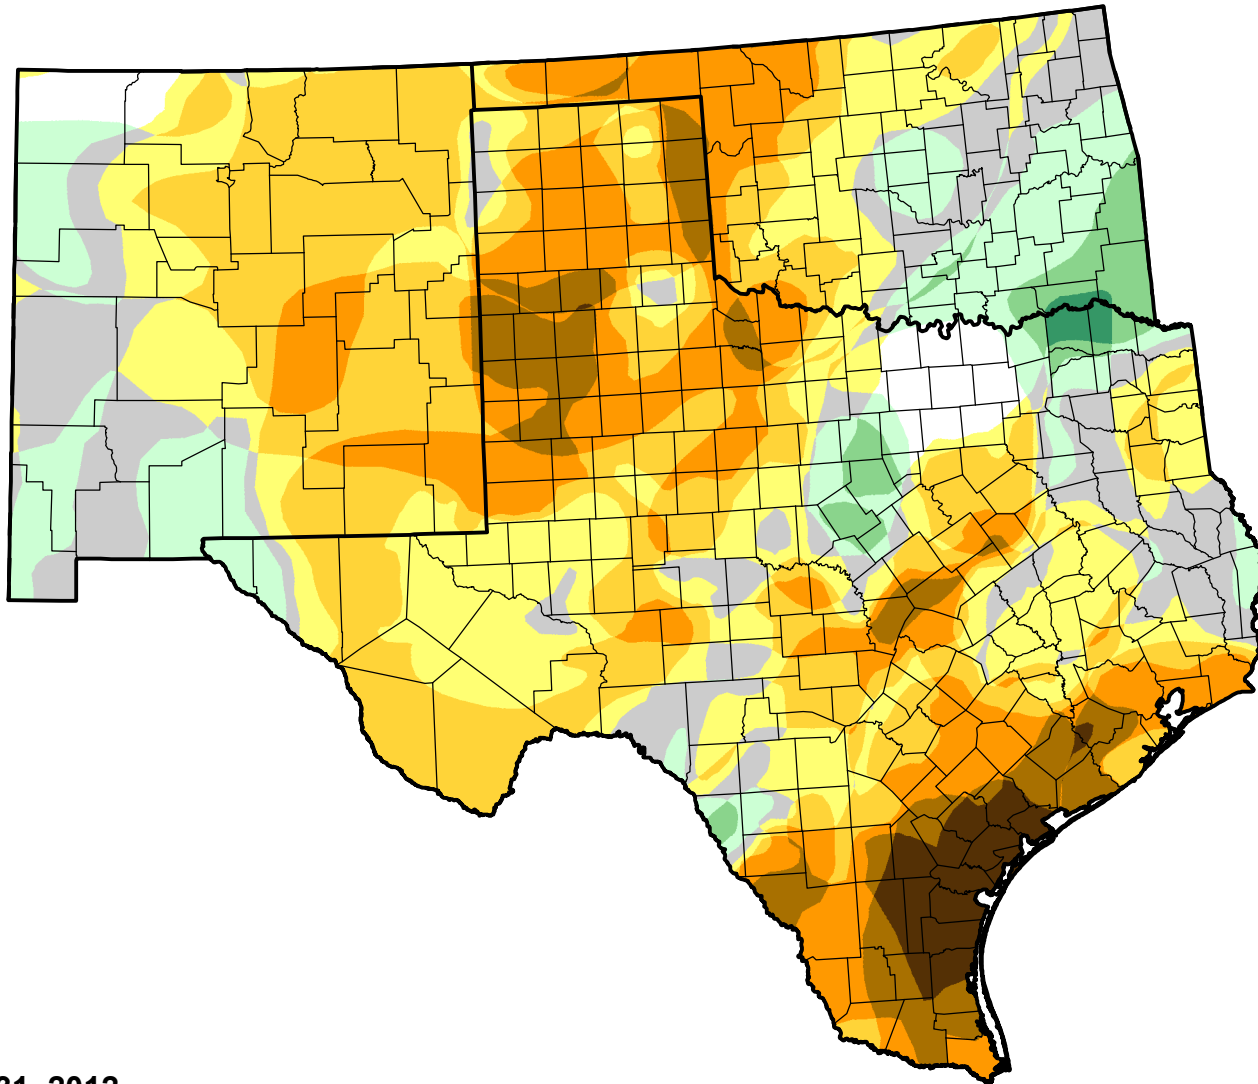

# U.S. Drought Monitor Class Change - Southern Plains RDEWS

52 Week

January 31, 2012  
compared to  
February 3, 2011

[droughtmonitor.unl.edu](http://droughtmonitor.unl.edu)

-  5 Class Degradation
-  4 Class Degradation
-  3 Class Degradation
-  2 Class Degradation
-  1 Class Degradation
-  No Change
-  1 Class Improvement
-  2 Class Improvement
-  3 Class Improvement
-  4 Class Improvement
-  5 Class Improvement