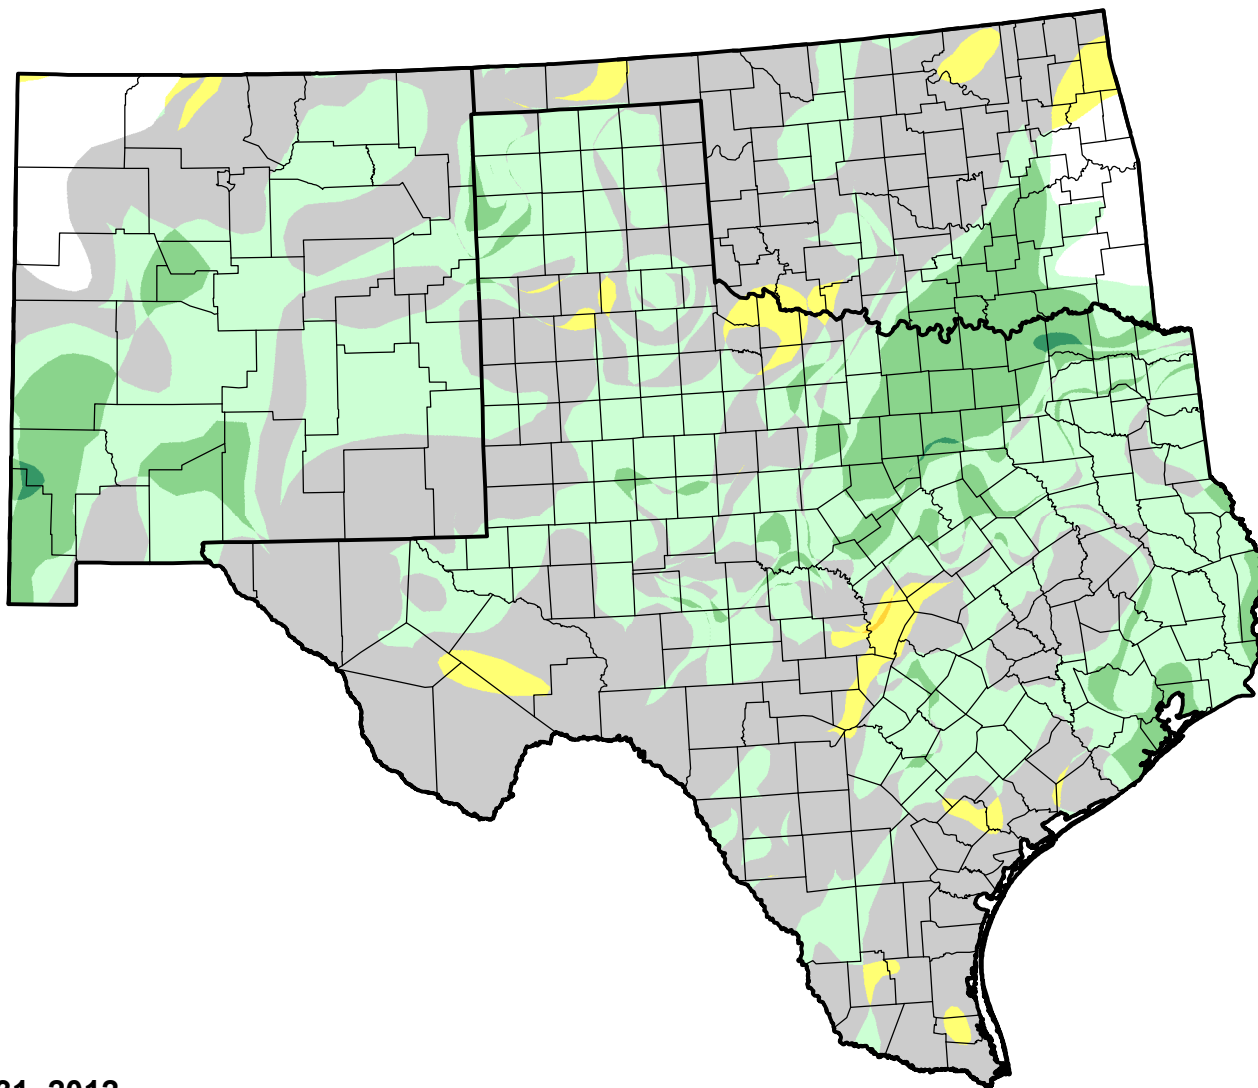

U.S. Drought Monitor Class Change - Southern Plains RDEWS

8 Week

January 31, 2012
compared to
December 8, 2011

droughtmonitor.unl.edu

- | | |
|---|---------------------|
|  | 5 Class Degradation |
|  | 4 Class Degradation |
|  | 3 Class Degradation |
|  | 2 Class Degradation |
|  | 1 Class Degradation |
|  | No Change |
|  | 1 Class Improvement |
|  | 2 Class Improvement |
|  | 3 Class Improvement |
|  | 4 Class Improvement |
|  | 5 Class Improvement |