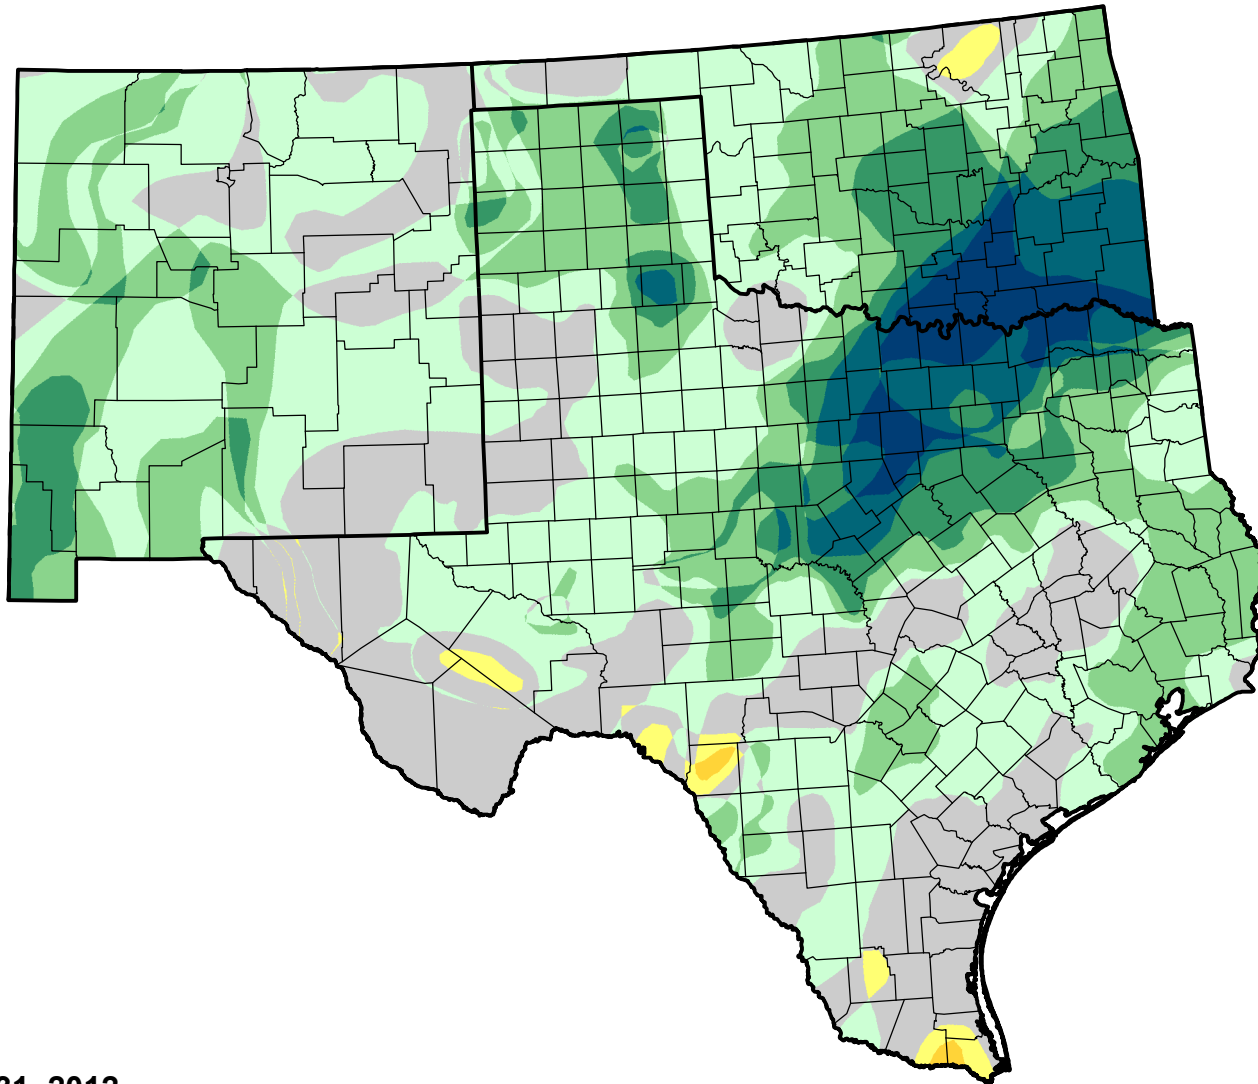

U.S. Drought Monitor Class Change - Southern Plains RDEWS

Start of Water Year

January 31, 2012
compared to
September 29, 2011

droughtmonitor.unl.edu

- 5 Class Degradation
- 4 Class Degradation
- 3 Class Degradation
- 2 Class Degradation
- 1 Class Degradation
- No Change
- 1 Class Improvement
- 2 Class Improvement
- 3 Class Improvement
- 4 Class Improvement
- 5 Class Improvement