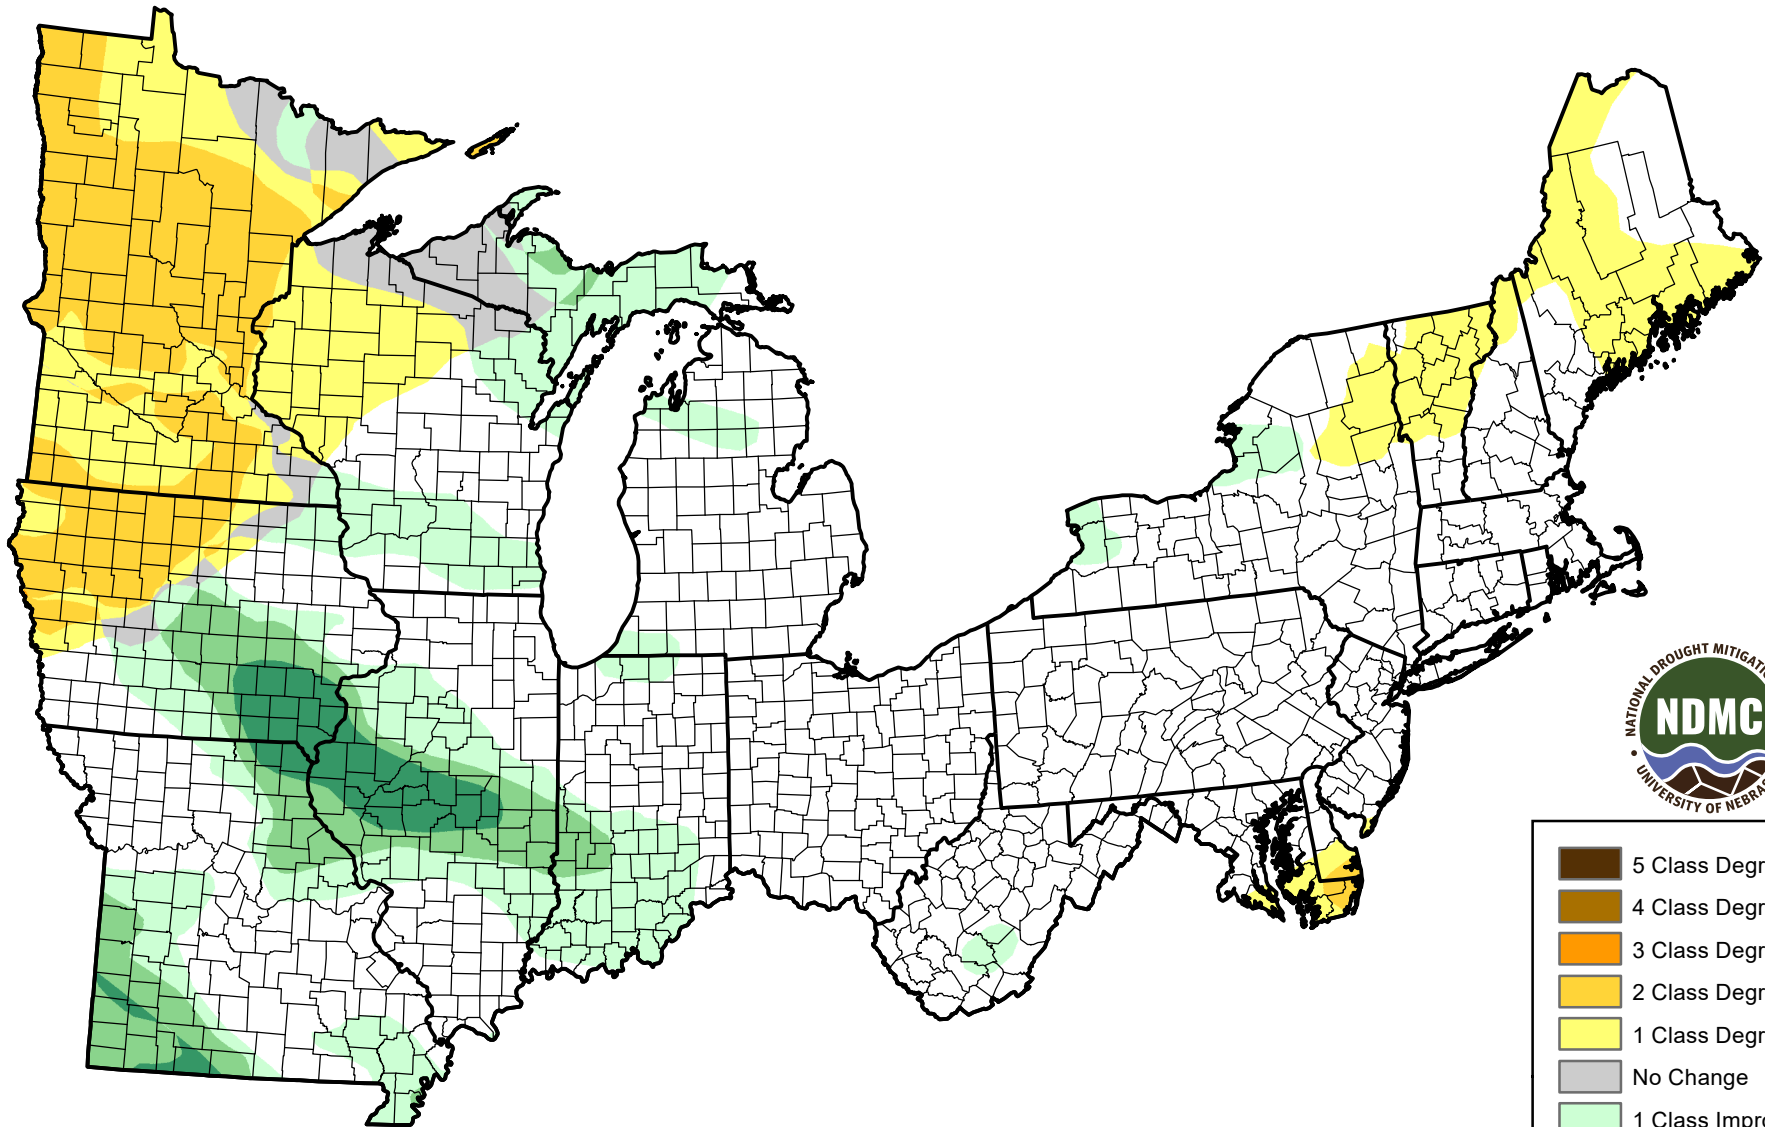

U.S. Drought Monitor Class Change - USDA Northern Forests Climate Hub Start of Water Year

February 7, 2012
compared to
September 29, 2011

droughtmonitor.unl.edu

- | | |
|---|---------------------|
|  | 5 Class Degradation |
|  | 4 Class Degradation |
|  | 3 Class Degradation |
|  | 2 Class Degradation |
|  | 1 Class Degradation |
|  | No Change |
|  | 1 Class Improvement |
|  | 2 Class Improvement |
|  | 3 Class Improvement |
|  | 4 Class Improvement |
|  | 5 Class Improvement |