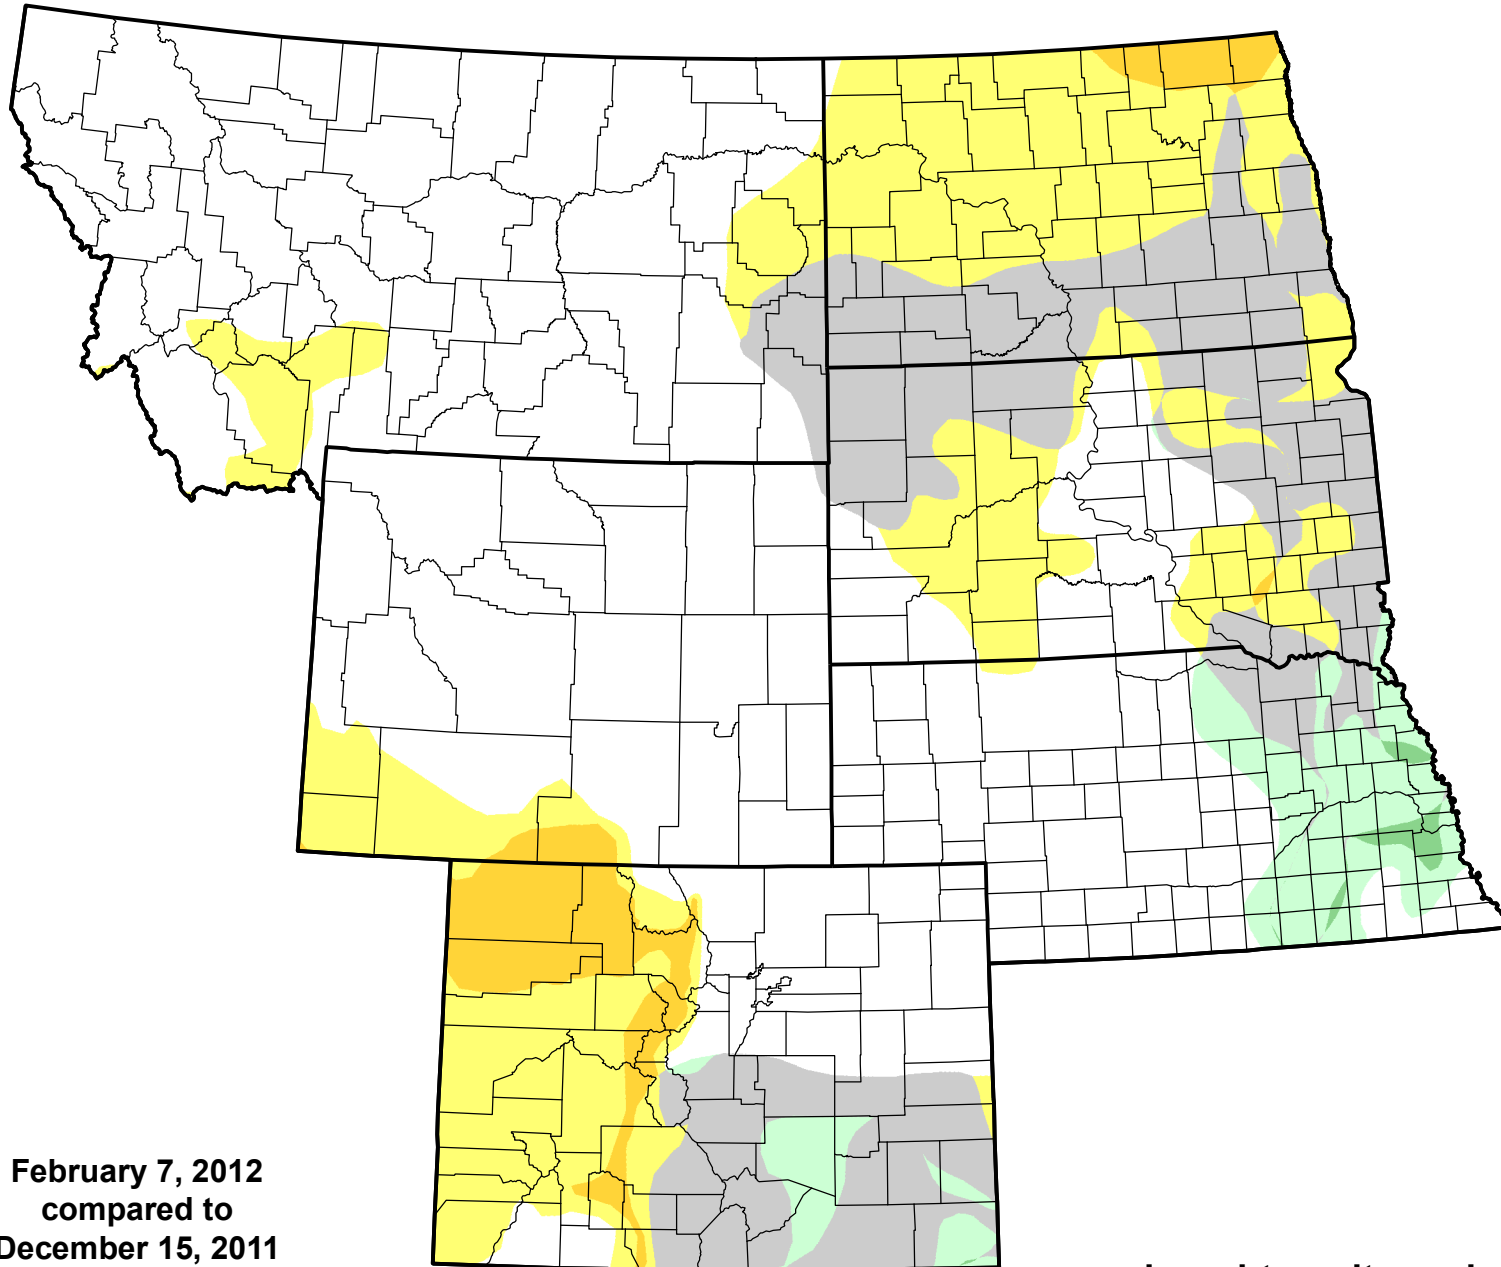

# U.S. Drought Monitor Class Change - USDA Northern Plains Climate Hub 8 Week

February 7, 2012  
compared to  
December 15, 2011

[droughtmonitor.unl.edu](http://droughtmonitor.unl.edu)

-  5 Class Degradation
-  4 Class Degradation
-  3 Class Degradation
-  2 Class Degradation
-  1 Class Degradation
-  No Change
-  1 Class Improvement
-  2 Class Improvement
-  3 Class Improvement
-  4 Class Improvement
-  5 Class Improvement