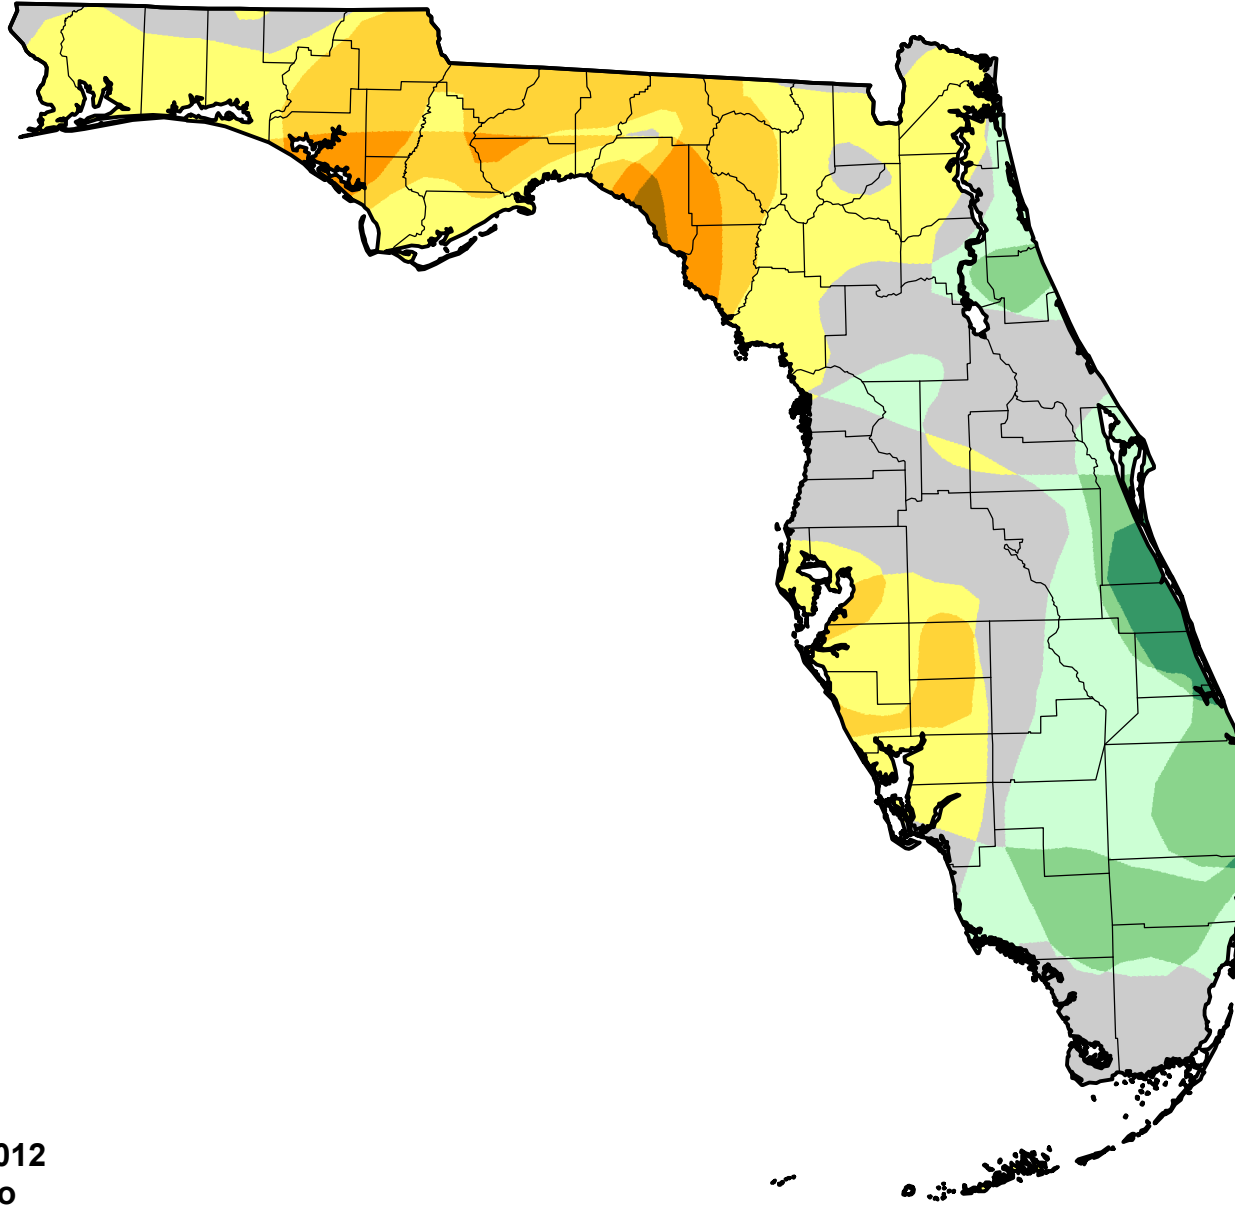

U.S. Drought Monitor Class Change - Florida

52 Week

February 7, 2012
compared to
February 10, 2011

droughtmonitor.unl.edu

- | | |
|---|---------------------|
|  | 5 Class Degradation |
|  | 4 Class Degradation |
|  | 3 Class Degradation |
|  | 2 Class Degradation |
|  | 1 Class Degradation |
|  | No Change |
|  | 1 Class Improvement |
|  | 2 Class Improvement |
|  | 3 Class Improvement |
|  | 4 Class Improvement |
|  | 5 Class Improvement |