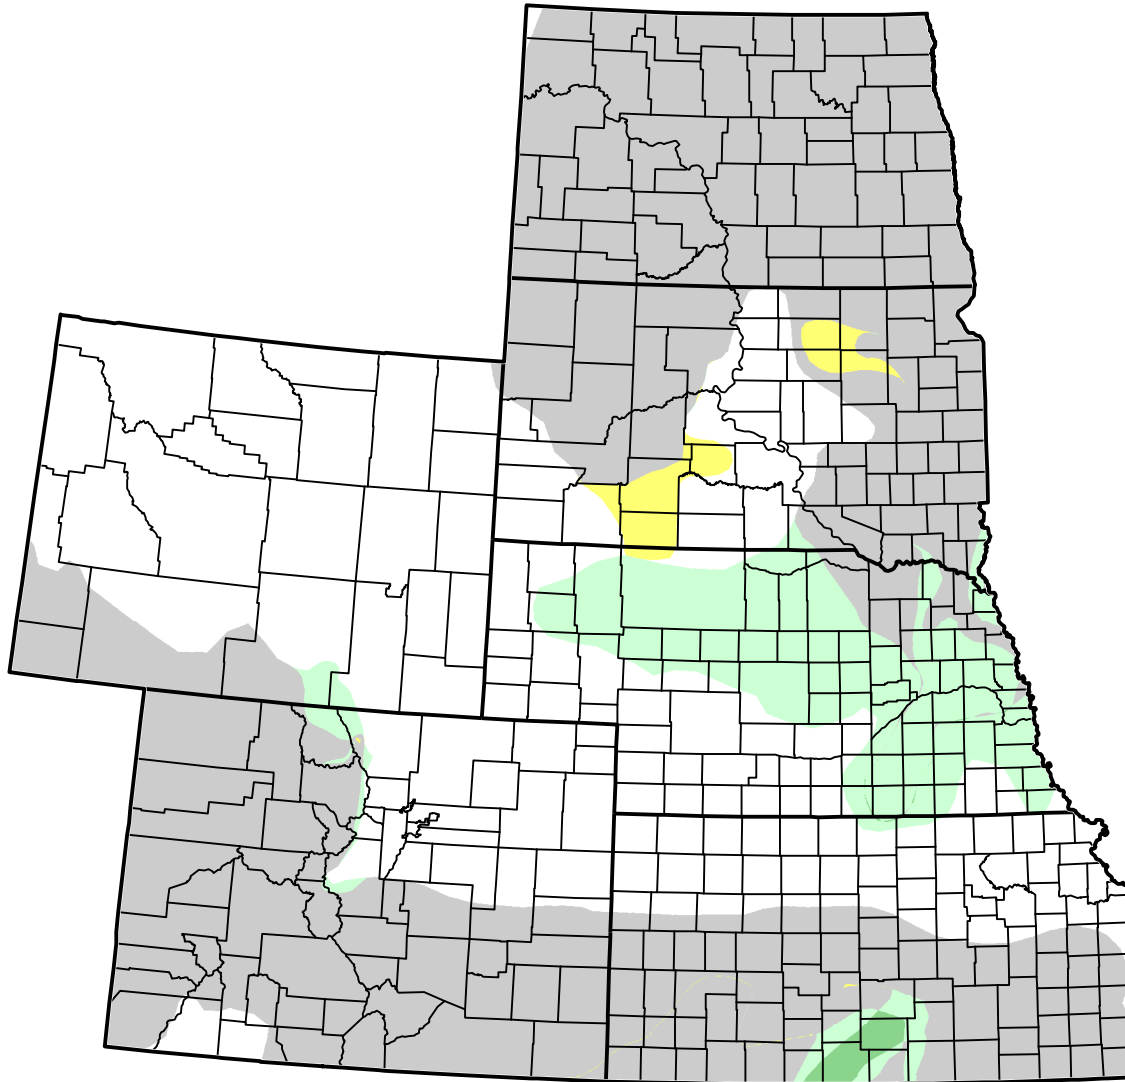

U.S. Drought Monitor Class Change - High Plains

1 Week

-  5 Class Degradation
-  4 Class Degradation
-  3 Class Degradation
-  2 Class Degradation
-  1 Class Degradation
-  No Change
-  1 Class Improvement
-  2 Class Improvement
-  3 Class Improvement
-  4 Class Improvement
-  5 Class Improvement

February 7, 2012
compared to
January 31, 2012