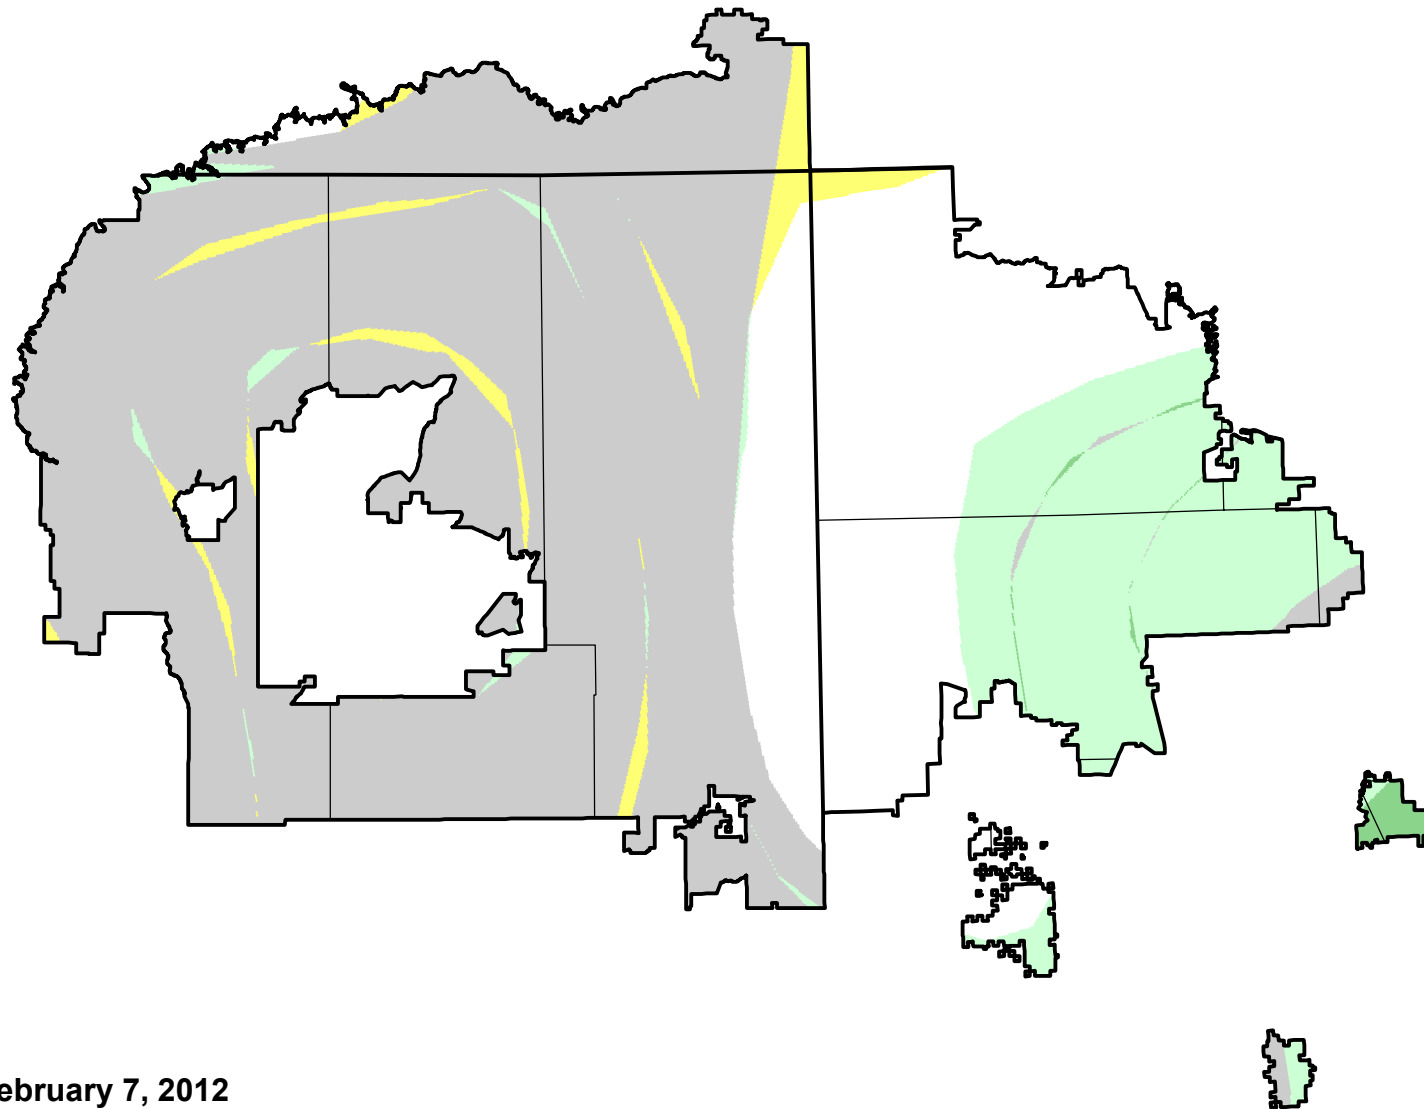

# U.S. Drought Monitor Class Change - Navajo

## 13 Week

February 7, 2012  
compared to  
November 10, 2011

[droughtmonitor.unl.edu](http://droughtmonitor.unl.edu)

- |   |                     |
|---|---------------------|
|  | 5 Class Degradation |
|  | 4 Class Degradation |
|  | 3 Class Degradation |
|  | 2 Class Degradation |
|  | 1 Class Degradation |
|  | No Change           |
|  | 1 Class Improvement |
|  | 2 Class Improvement |
|  | 3 Class Improvement |
|  | 4 Class Improvement |
|  | 5 Class Improvement |