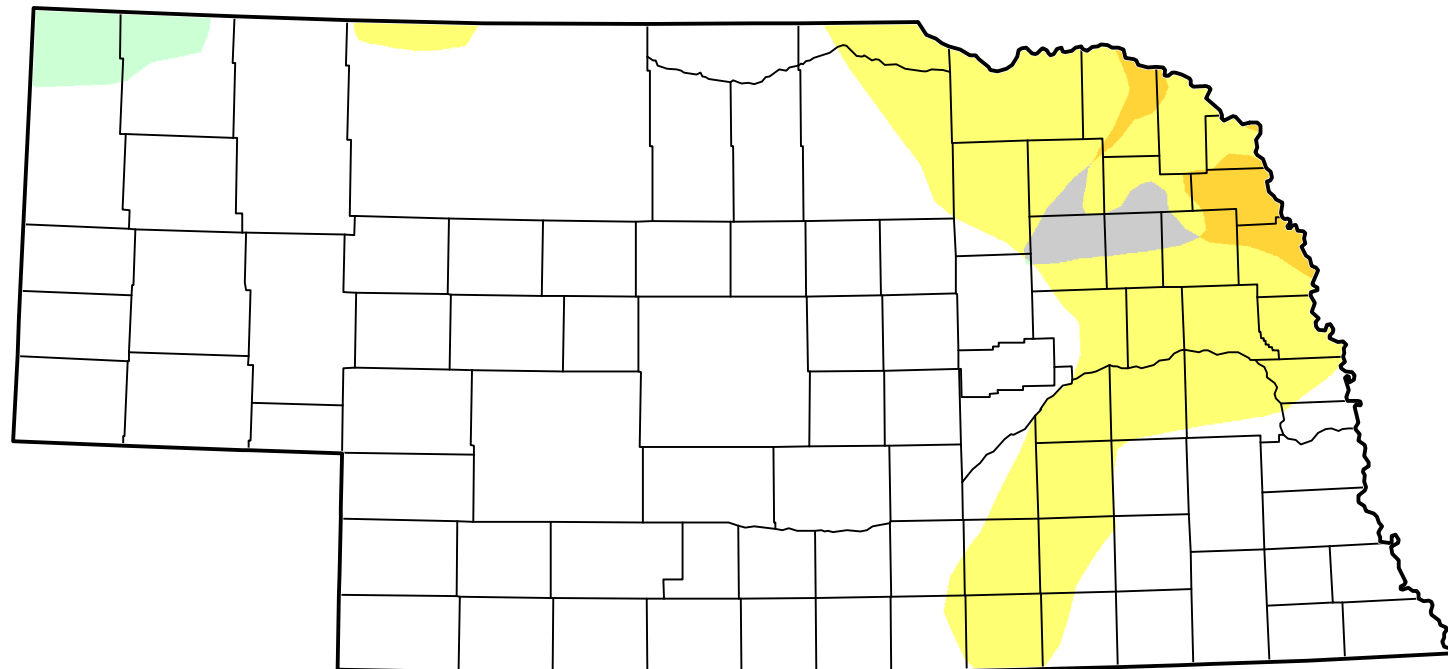

# U.S. Drought Monitor Class Change - Nebraska 6 Months

-  5 Class Degradation
-  4 Class Degradation
-  3 Class Degradation
-  2 Class Degradation
-  1 Class Degradation
-  No Change
-  1 Class Improvement
-  2 Class Improvement
-  3 Class Improvement
-  4 Class Improvement
-  5 Class Improvement