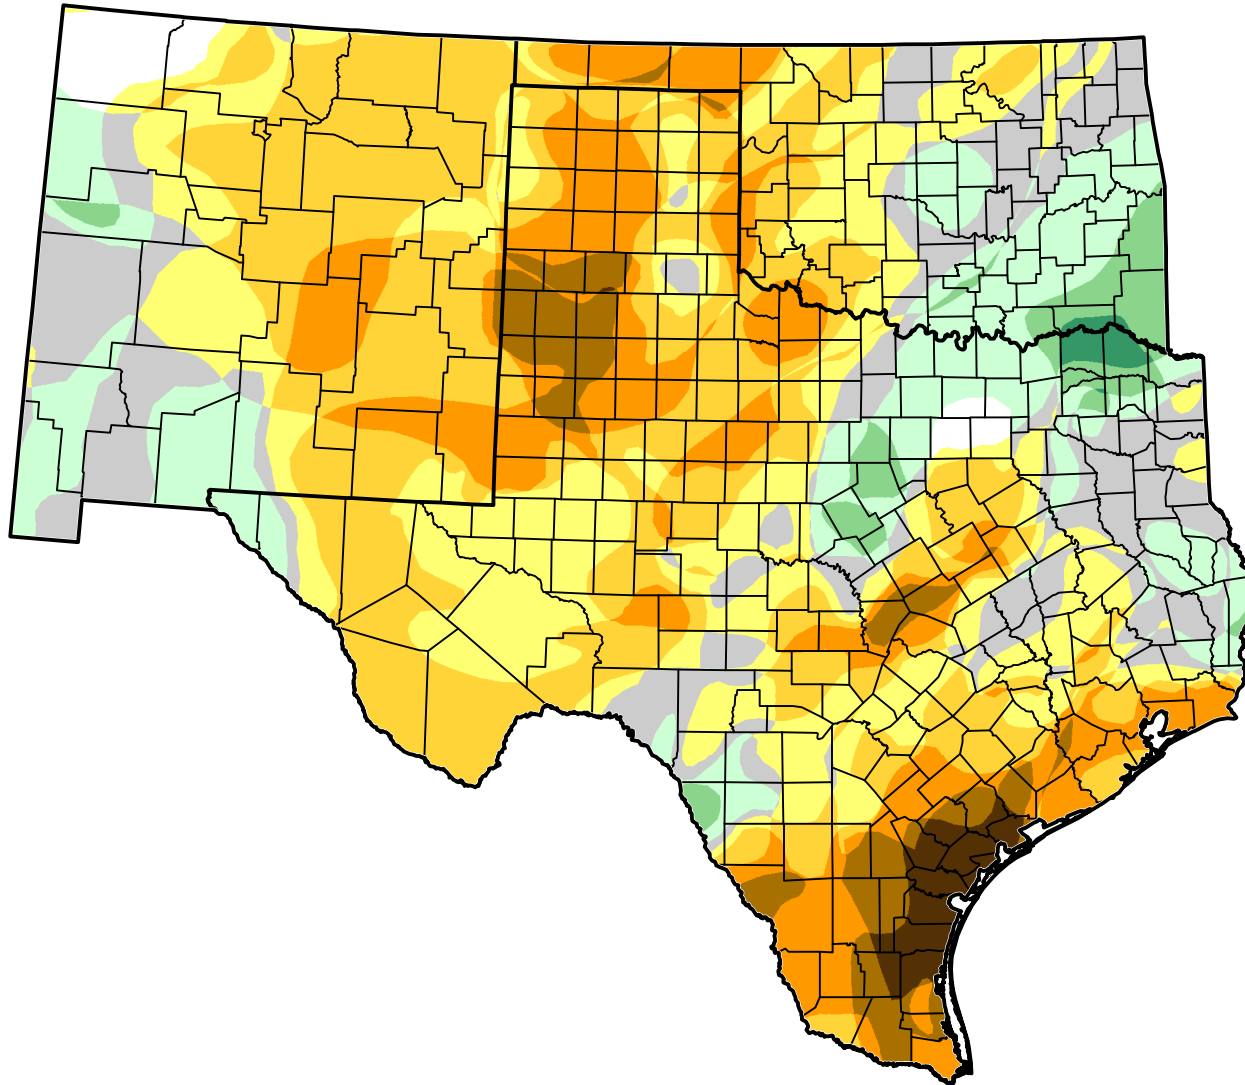

U.S. Drought Monitor Class Change - Southern Plains Area

1 Year

February 7, 2012
compared to
February 8, 2011

-  5 Class Degradation
-  4 Class Degradation
-  3 Class Degradation
-  2 Class Degradation
-  1 Class Degradation
-  No Change
-  1 Class Improvement
-  2 Class Improvement
-  3 Class Improvement
-  4 Class Improvement
-  5 Class Improvement