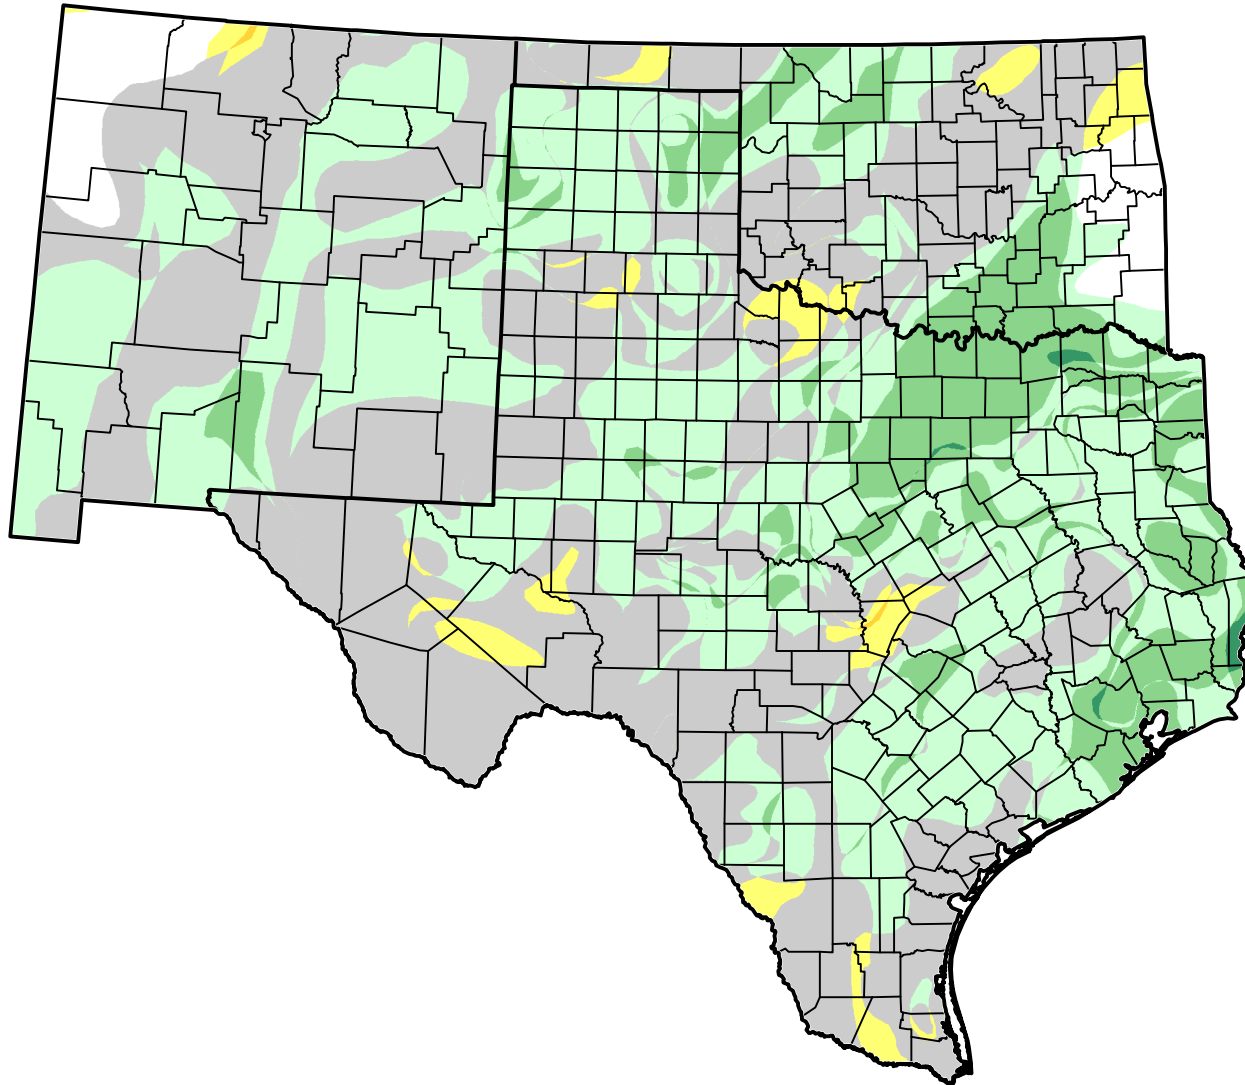

U.S. Drought Monitor Class Change - Southern Plains Area 2 Months

February 7, 2012
compared to
December 13, 2011