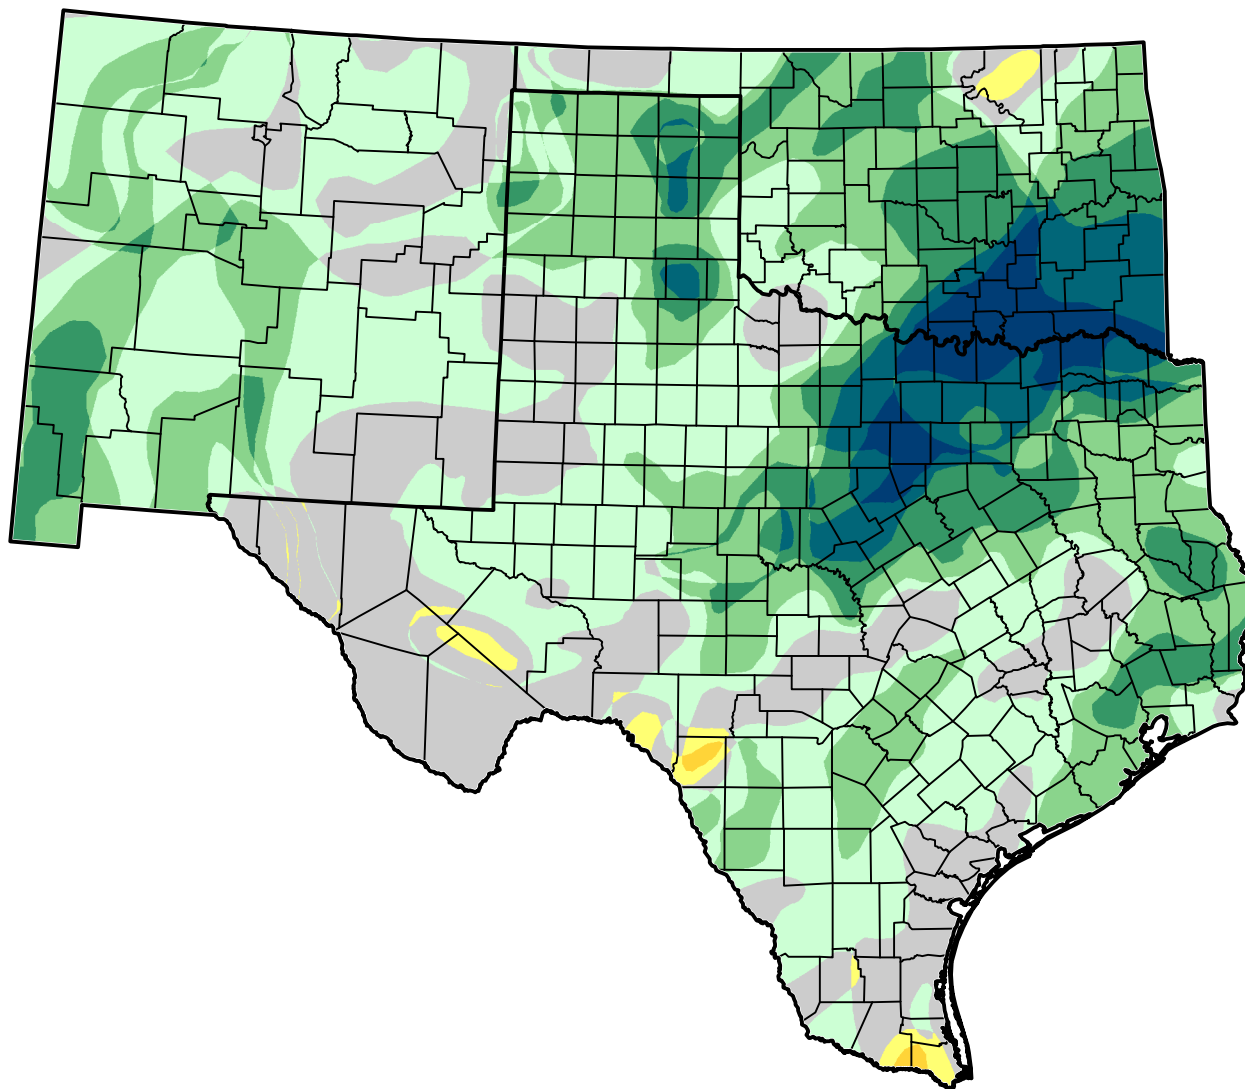

U.S. Drought Monitor Class Change - Southern Plains Area

Start of Water Year

February 7, 2012
compared to
September 27, 2011