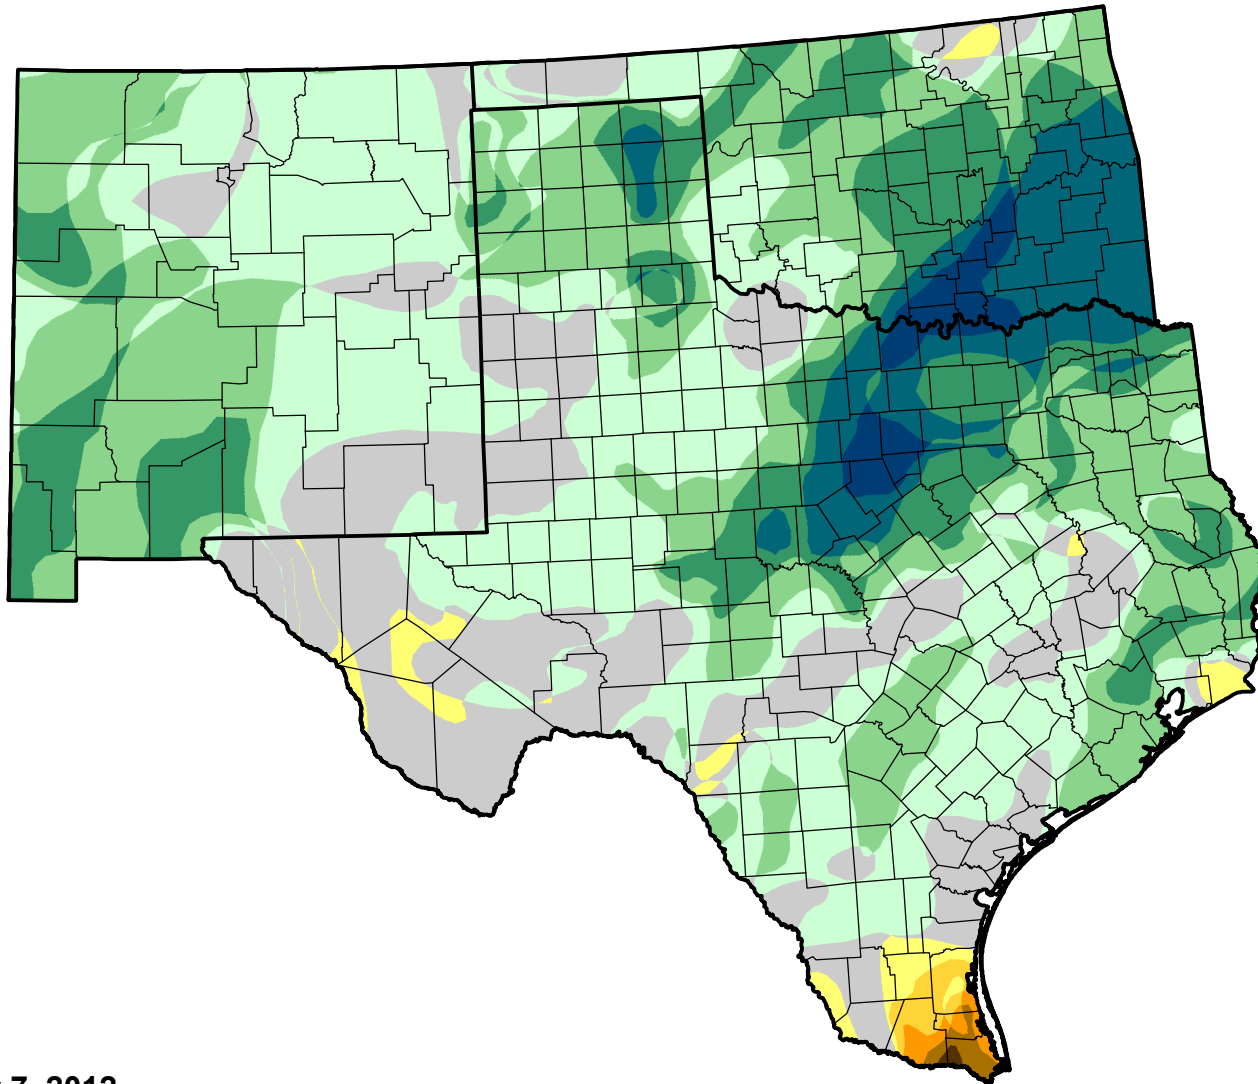

# U.S. Drought Monitor Class Change - Southern Plains RDEWS

26 Week

February 7, 2012  
compared to  
August 11, 2011

[droughtmonitor.unl.edu](http://droughtmonitor.unl.edu)

-  5 Class Degradation
-  4 Class Degradation
-  3 Class Degradation
-  2 Class Degradation
-  1 Class Degradation
-  No Change
-  1 Class Improvement
-  2 Class Improvement
-  3 Class Improvement
-  4 Class Improvement
-  5 Class Improvement