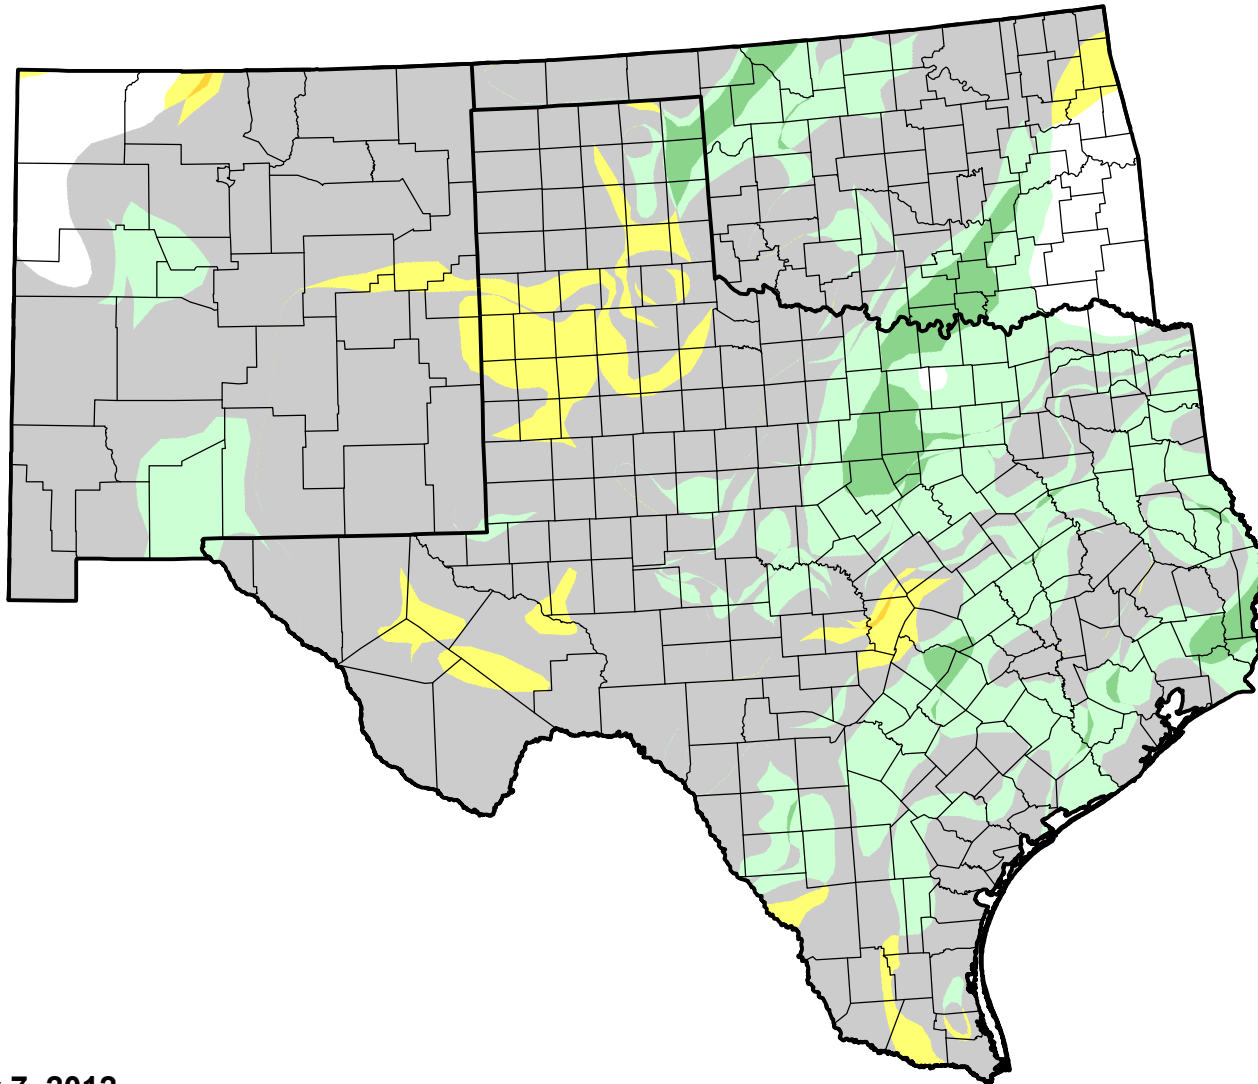

U.S. Drought Monitor Class Change - Southern Plains RDEWS

4 Week

February 7, 2012
compared to
January 12, 2012

droughtmonitor.unl.edu

-  5 Class Degradation
-  4 Class Degradation
-  3 Class Degradation
-  2 Class Degradation
-  1 Class Degradation
-  No Change
-  1 Class Improvement
-  2 Class Improvement
-  3 Class Improvement
-  4 Class Improvement
-  5 Class Improvement