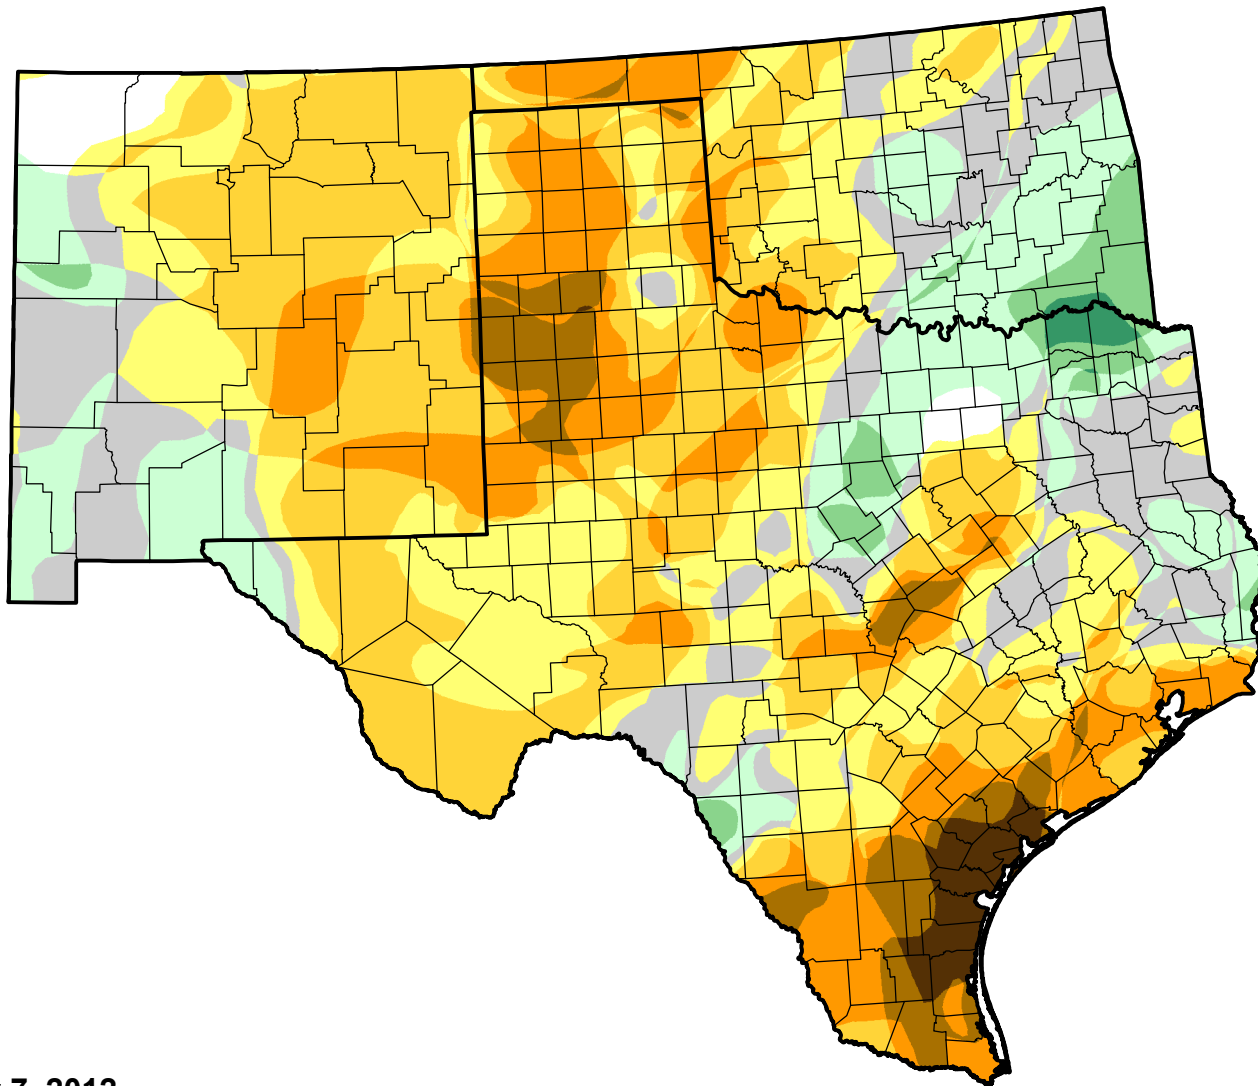

U.S. Drought Monitor Class Change - Southern Plains RDEWS

52 Week

February 7, 2012
compared to
February 10, 2011

droughtmonitor.unl.edu

-  5 Class Degradation
-  4 Class Degradation
-  3 Class Degradation
-  2 Class Degradation
-  1 Class Degradation
-  No Change
-  1 Class Improvement
-  2 Class Improvement
-  3 Class Improvement
-  4 Class Improvement
-  5 Class Improvement