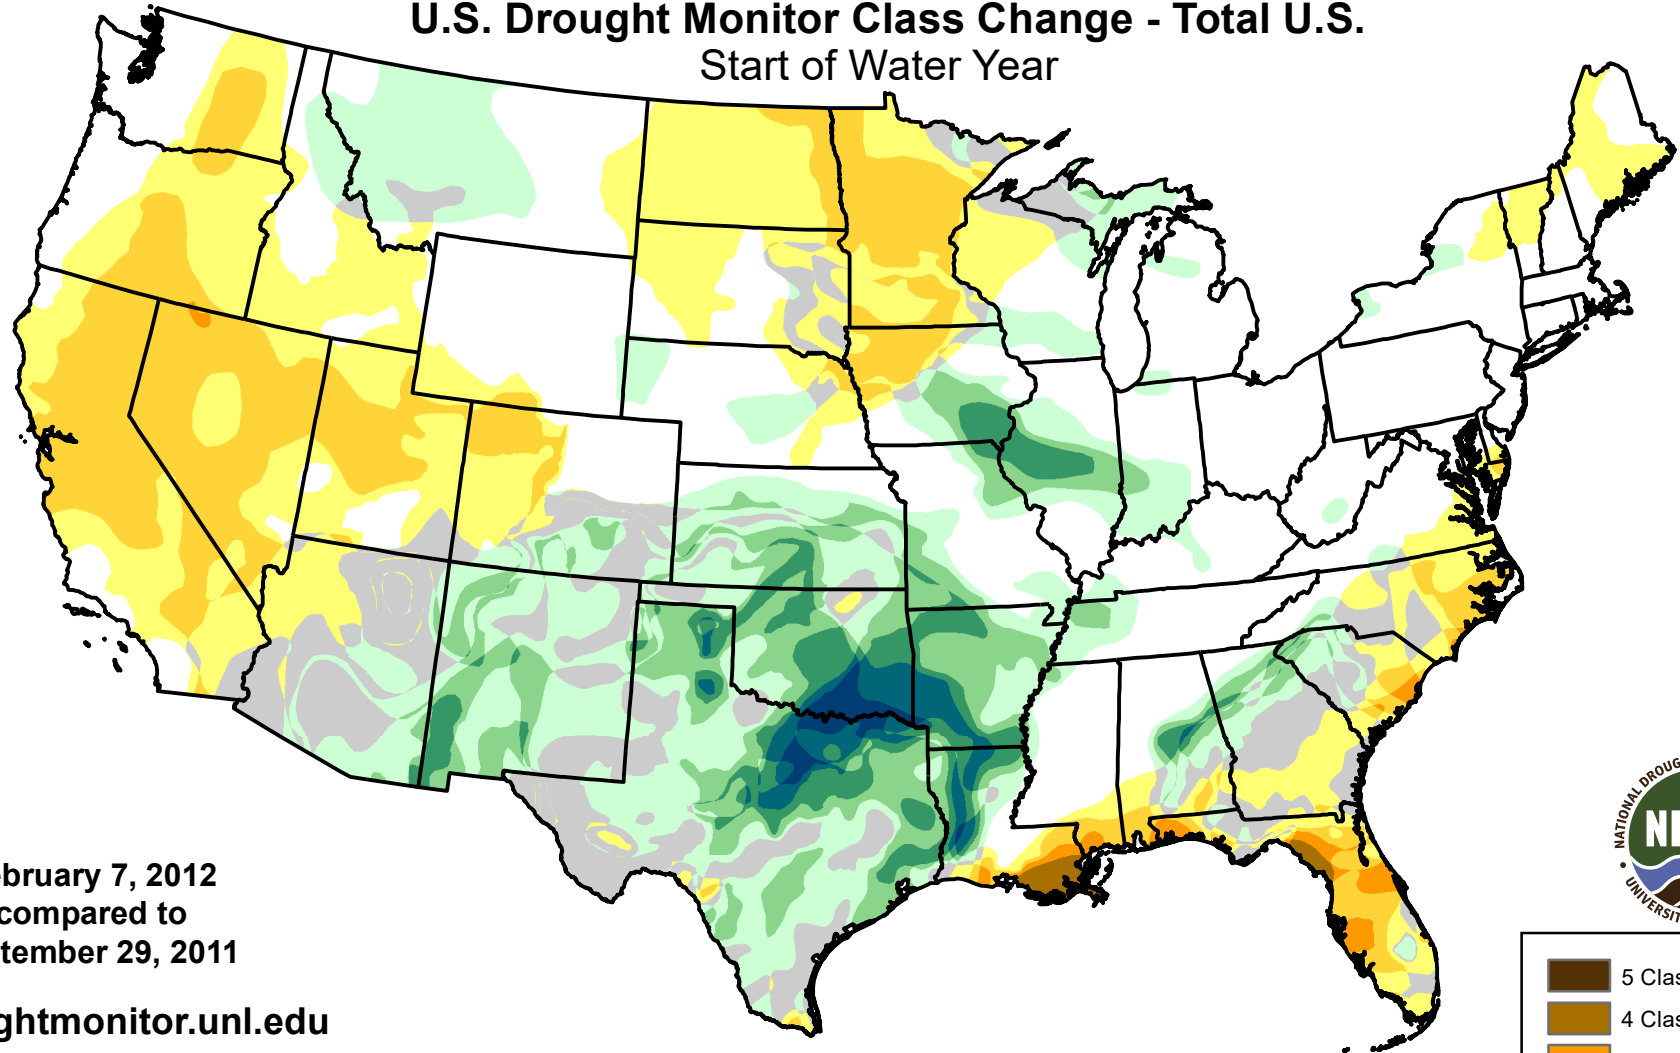

U.S. Drought Monitor Class Change - Total U.S. Start of Water Year

February 7, 2012
compared to
September 29, 2011

droughtmonitor.unl.edu

- 5 Class Degradation
- 4 Class Degradation
- 3 Class Degradation
- 2 Class Degradation
- 1 Class Degradation
- No Change
- 1 Class Improvement
- 2 Class Improvement
- 3 Class Improvement
- 4 Class Improvement
- 5 Class Improvement