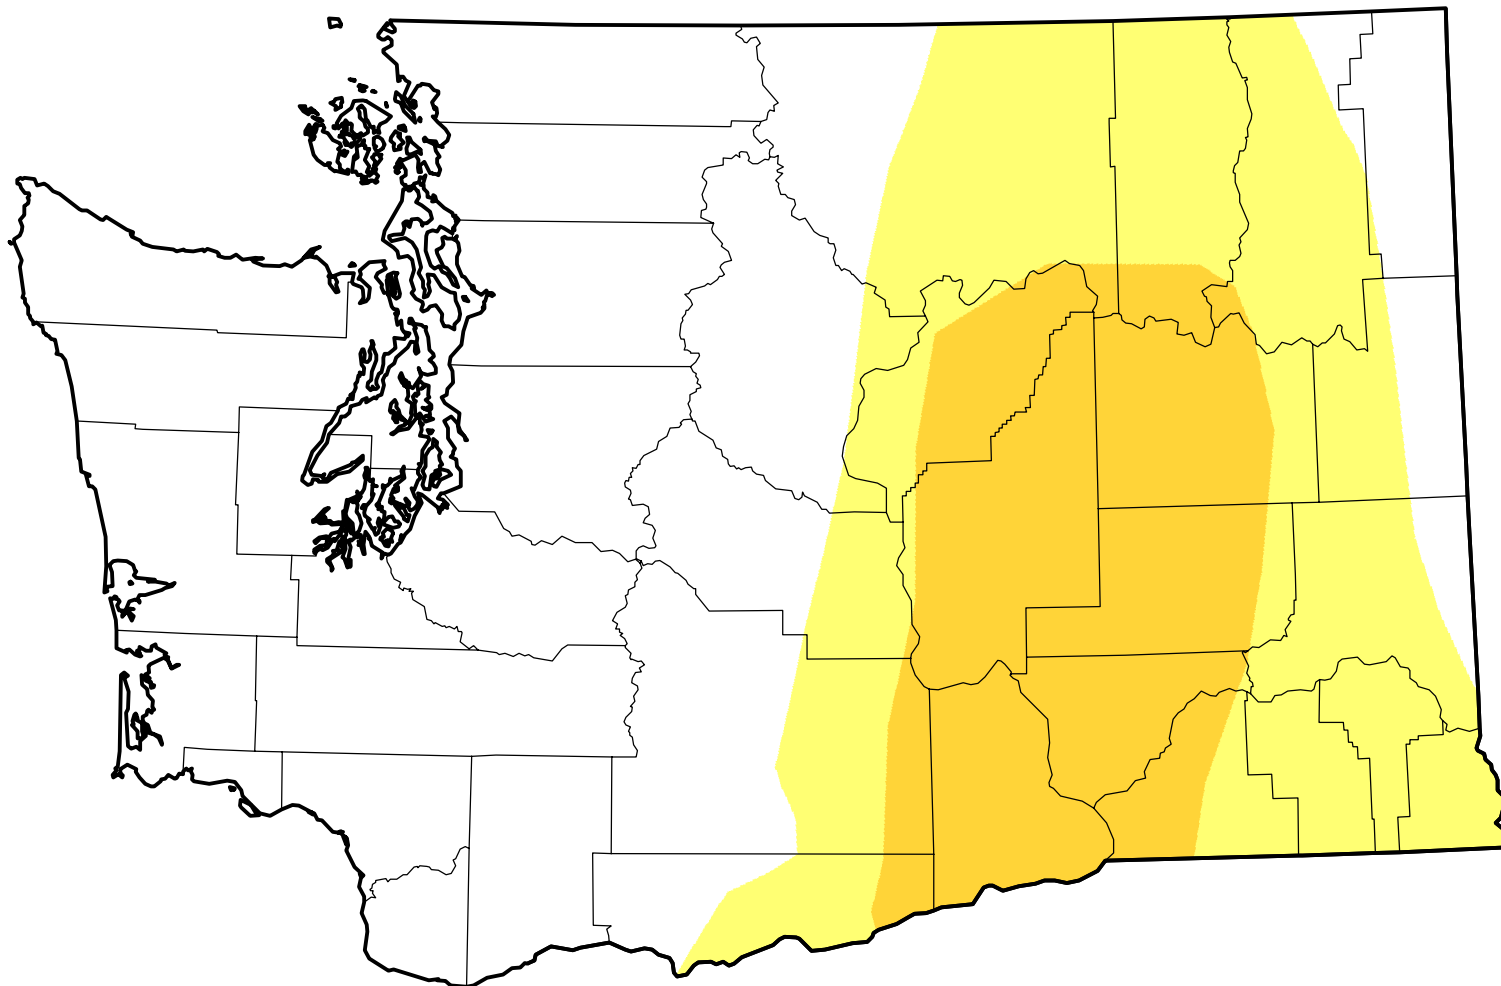

# U.S. Drought Monitor Class Change - Washington

## 52 Week

February 7, 2012  
compared to  
February 10, 2011

[droughtmonitor.unl.edu](http://droughtmonitor.unl.edu)