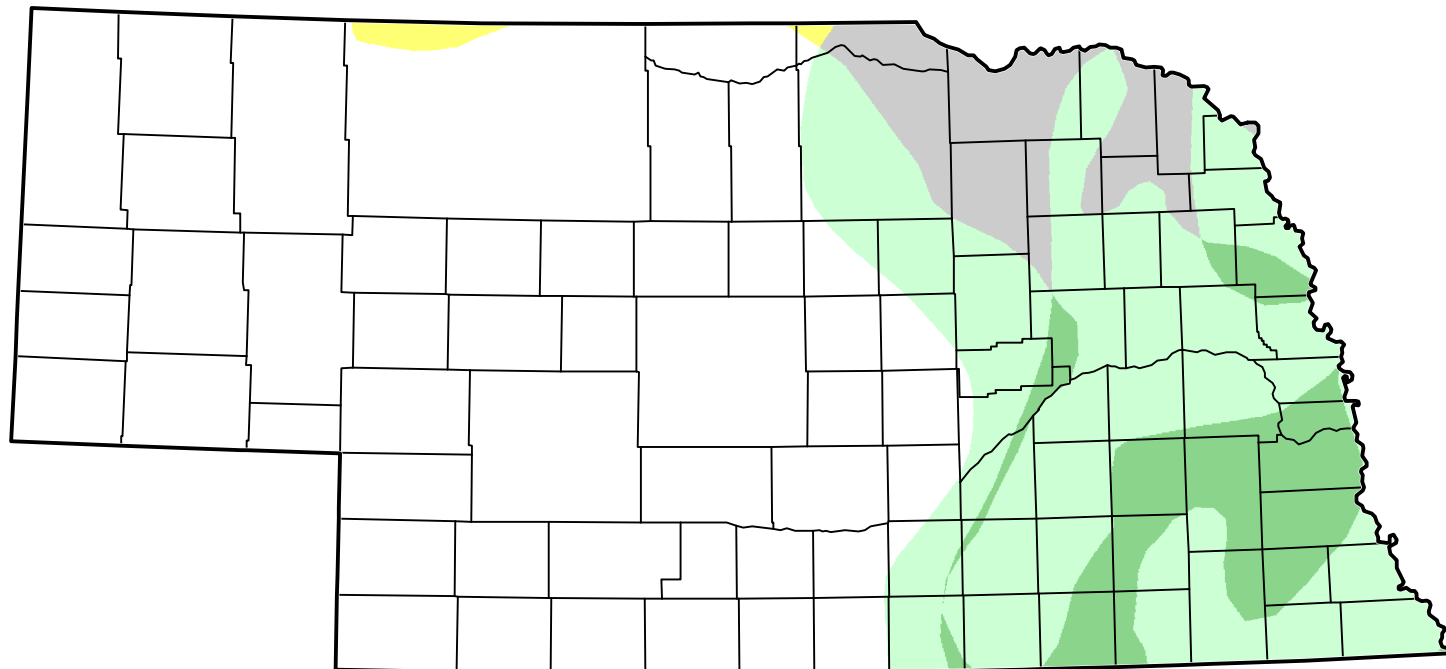

# U.S. Drought Monitor Class Change - Nebraska 3 Months

-  5 Class Degradation
-  4 Class Degradation
-  3 Class Degradation
-  2 Class Degradation
-  1 Class Degradation
-  No Change
-  1 Class Improvement
-  2 Class Improvement
-  3 Class Improvement
-  4 Class Improvement
-  5 Class Improvement