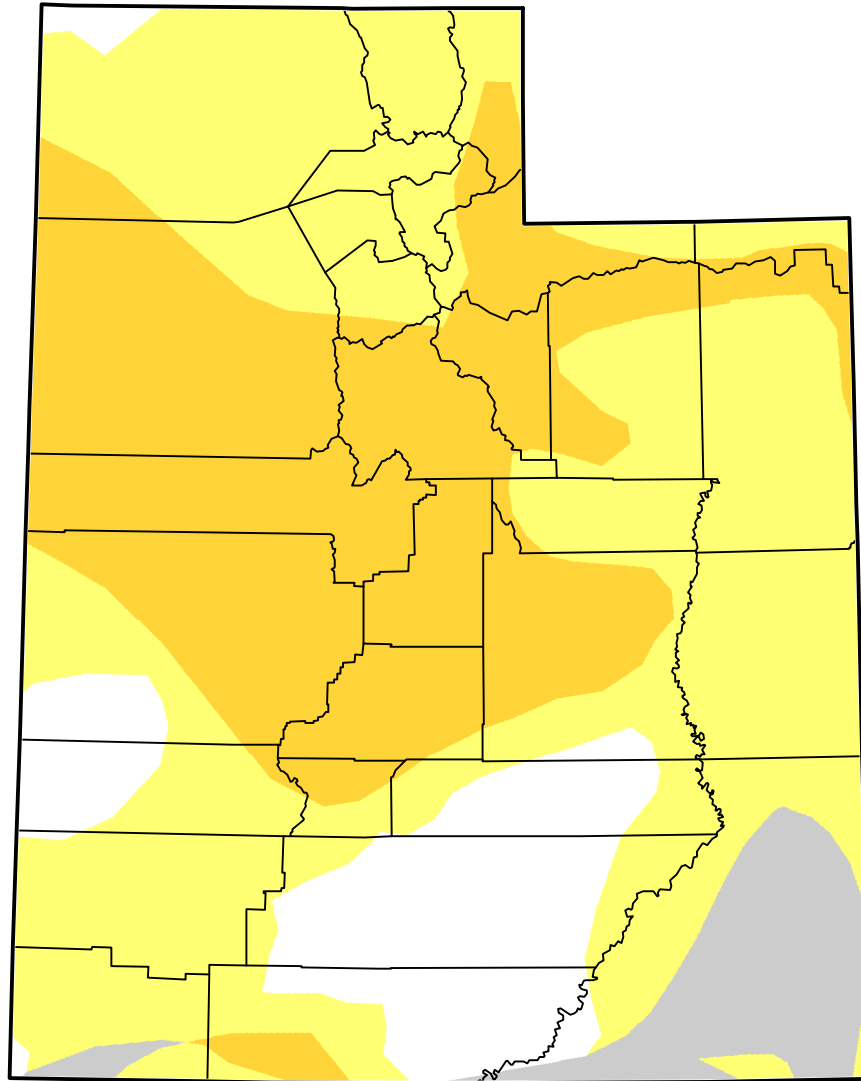

# U.S. Drought Monitor Class Change - Utah 3 Months

-  5 Class Degradation
-  4 Class Degradation
-  3 Class Degradation
-  2 Class Degradation
-  1 Class Degradation
-  No Change
-  1 Class Improvement
-  2 Class Improvement
-  3 Class Improvement
-  4 Class Improvement
-  5 Class Improvement