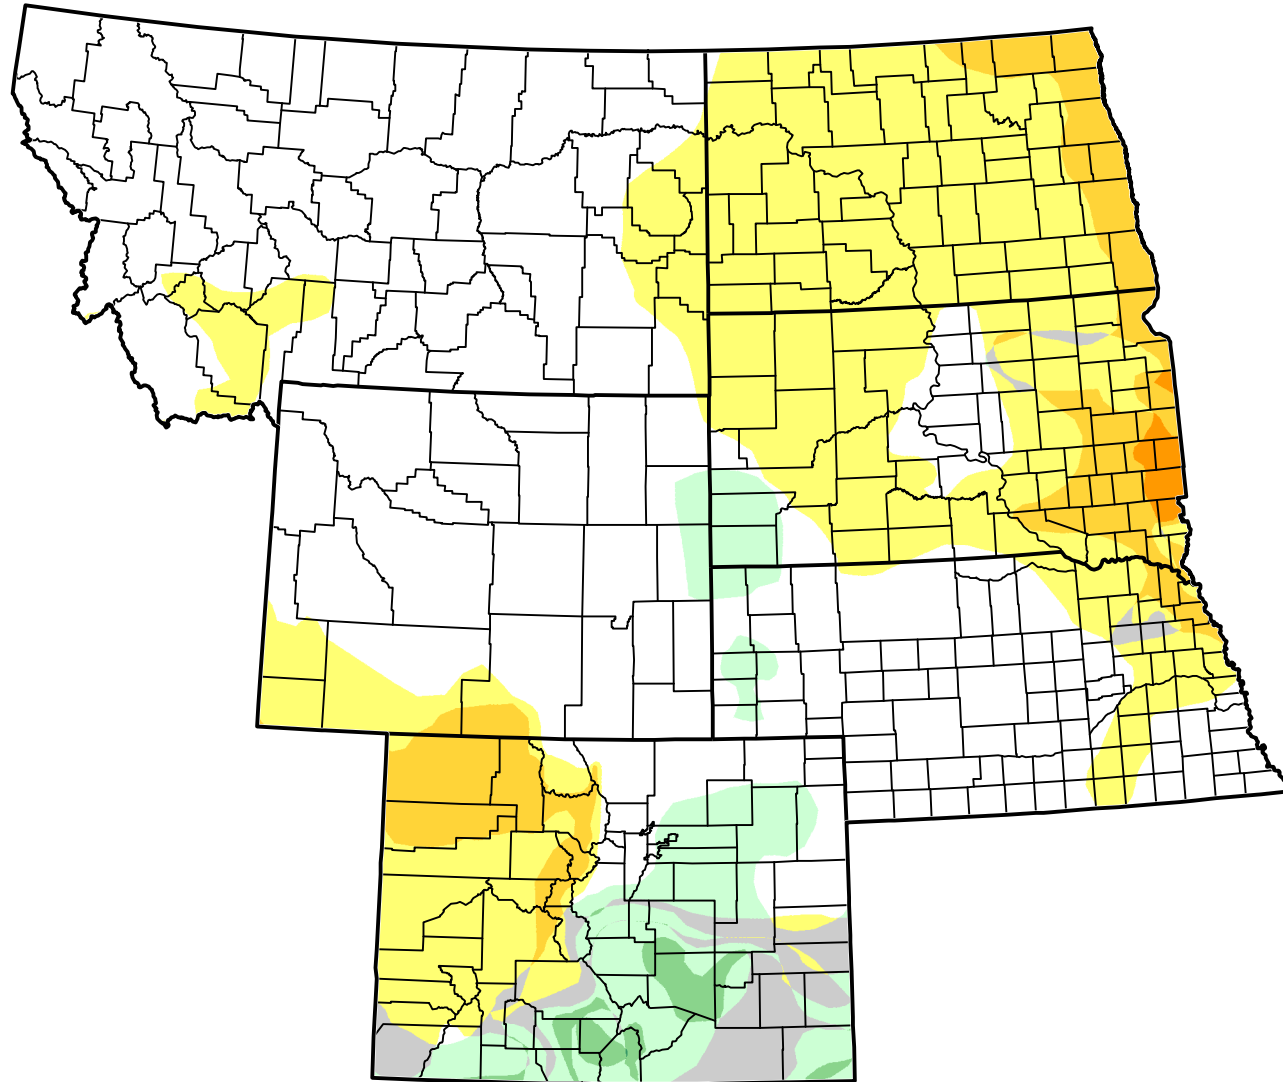

# U.S. Drought Monitor Class Change - USDA Northern Plains Climate Hub 6 Months

February 14, 2012  
compared to  
August 30, 2011