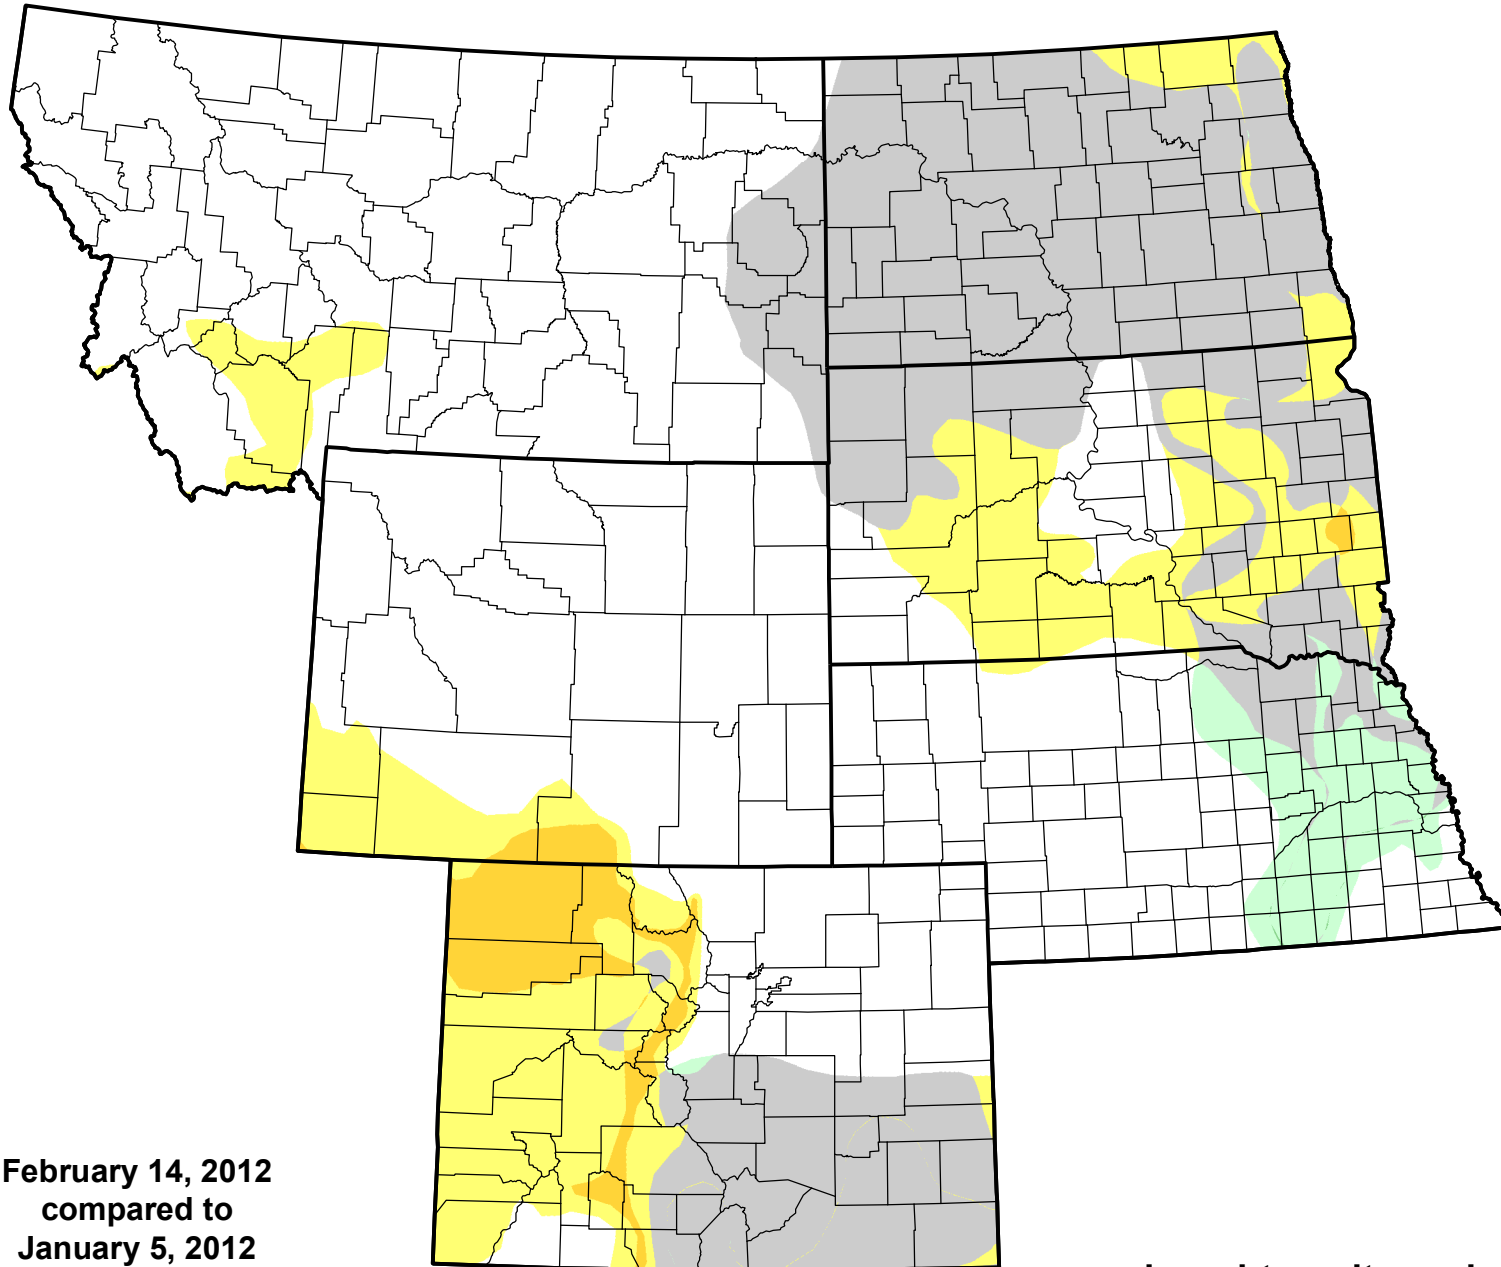

# U.S. Drought Monitor Class Change - USDA Northern Plains Climate Hub

## Start of Calendar Year

February 14, 2012  
compared to  
January 5, 2012

[droughtmonitor.unl.edu](http://droughtmonitor.unl.edu)

-  5 Class Degradation
-  4 Class Degradation
-  3 Class Degradation
-  2 Class Degradation
-  1 Class Degradation
-  No Change
-  1 Class Improvement
-  2 Class Improvement
-  3 Class Improvement
-  4 Class Improvement
-  5 Class Improvement