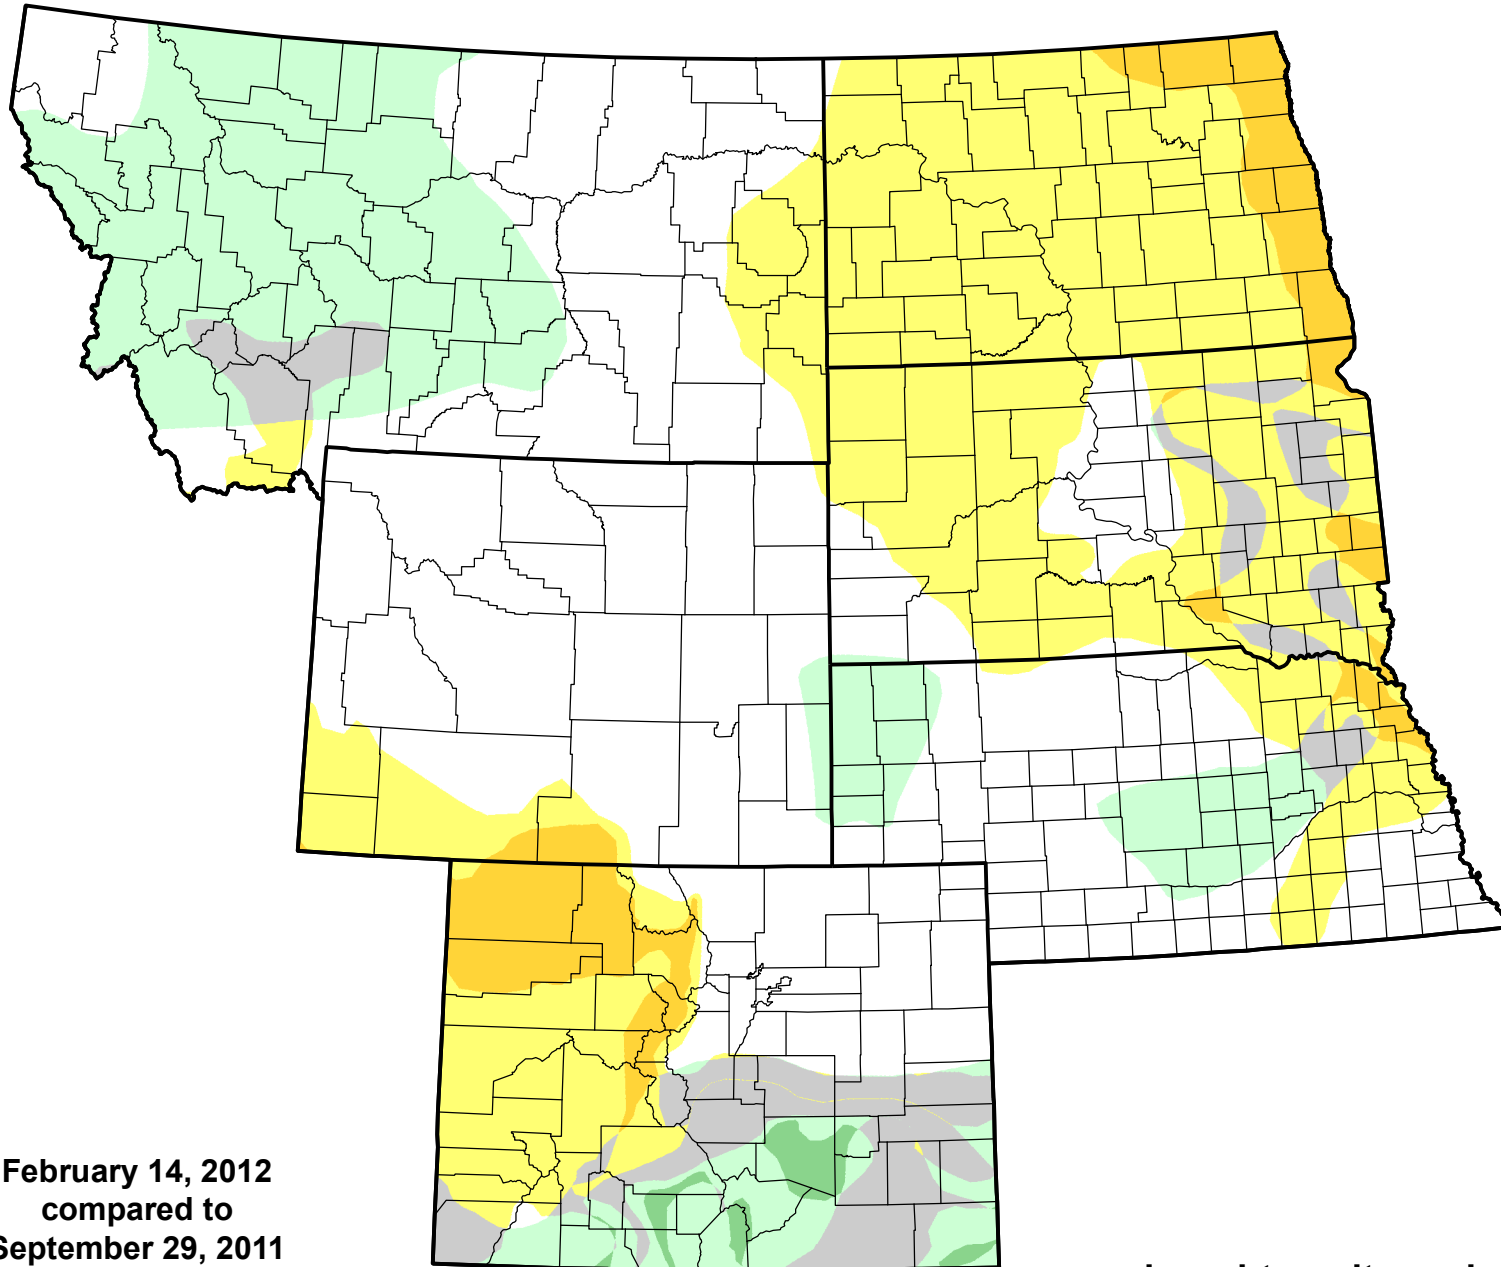

U.S. Drought Monitor Class Change - USDA Northern Plains Climate Hub Start of Water Year

February 14, 2012
compared to
September 29, 2011

droughtmonitor.unl.edu

-  5 Class Degradation
-  4 Class Degradation
-  3 Class Degradation
-  2 Class Degradation
-  1 Class Degradation
-  No Change
-  1 Class Improvement
-  2 Class Improvement
-  3 Class Improvement
-  4 Class Improvement
-  5 Class Improvement