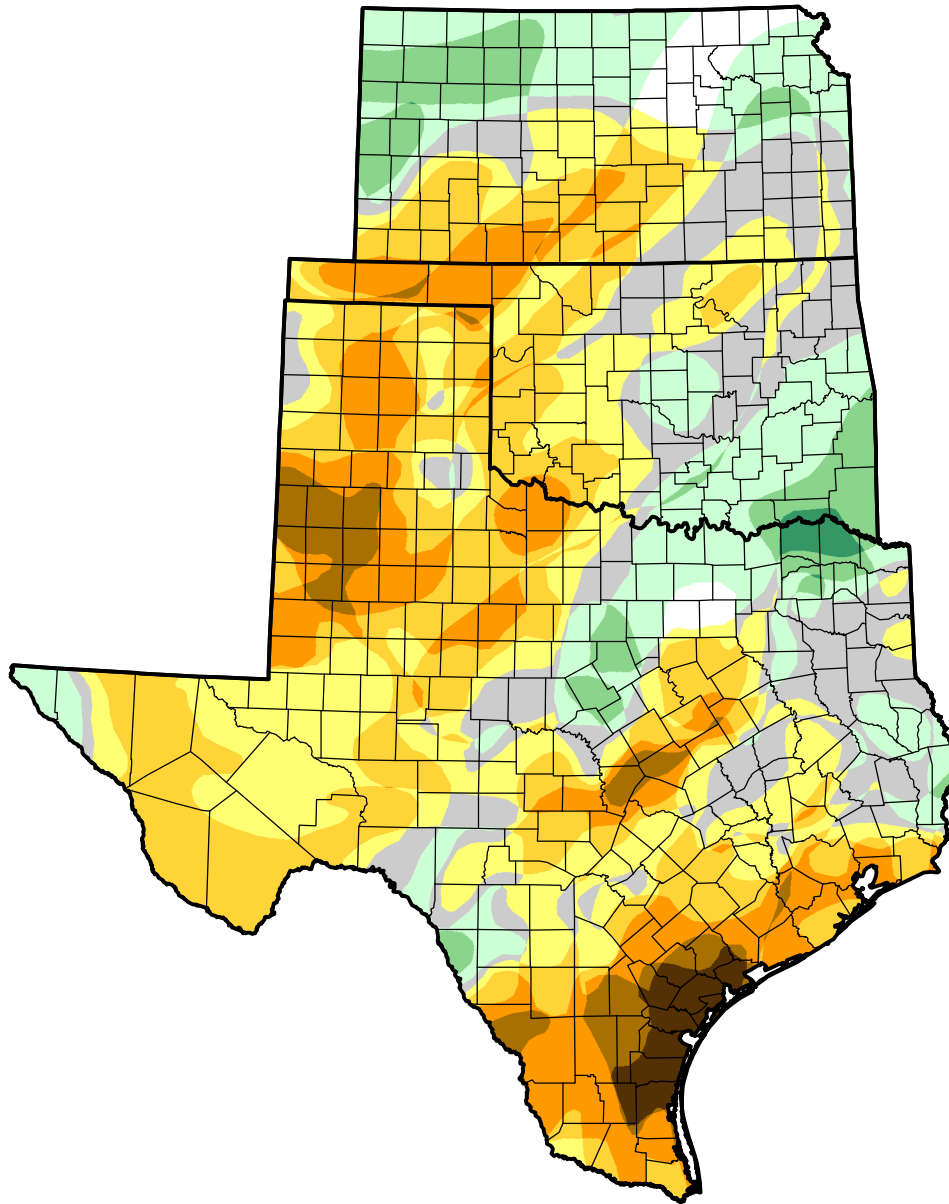

U.S. Drought Monitor Class Change - USDA Southern Plains Climate Hub 52 Week

February 14, 2012
compared to
February 17, 2011

droughtmonitor.unl.edu

-  5 Class Degradation
-  4 Class Degradation
-  3 Class Degradation
-  2 Class Degradation
-  1 Class Degradation
-  No Change
-  1 Class Improvement
-  2 Class Improvement
-  3 Class Improvement
-  4 Class Improvement
-  5 Class Improvement