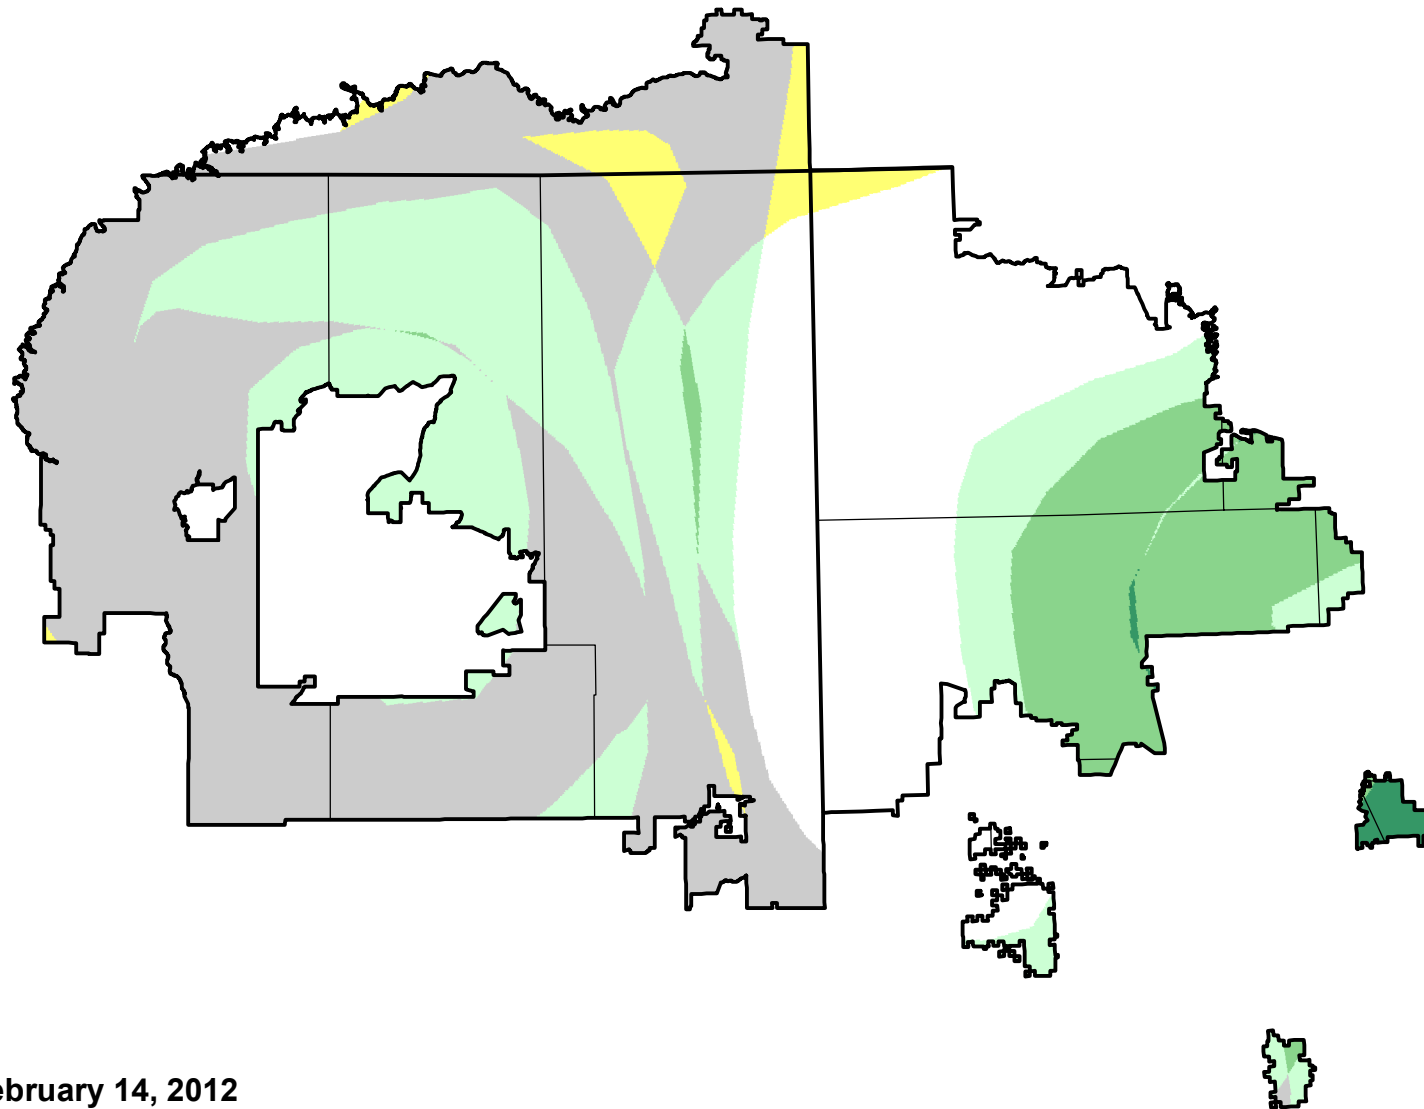

U.S. Drought Monitor Class Change - Navajo

13 Week

February 14, 2012
compared to
November 17, 2011

droughtmonitor.unl.edu

- | | |
|---|---------------------|
|  | 5 Class Degradation |
|  | 4 Class Degradation |
|  | 3 Class Degradation |
|  | 2 Class Degradation |
|  | 1 Class Degradation |
|  | No Change |
|  | 1 Class Improvement |
|  | 2 Class Improvement |
|  | 3 Class Improvement |
|  | 4 Class Improvement |
|  | 5 Class Improvement |