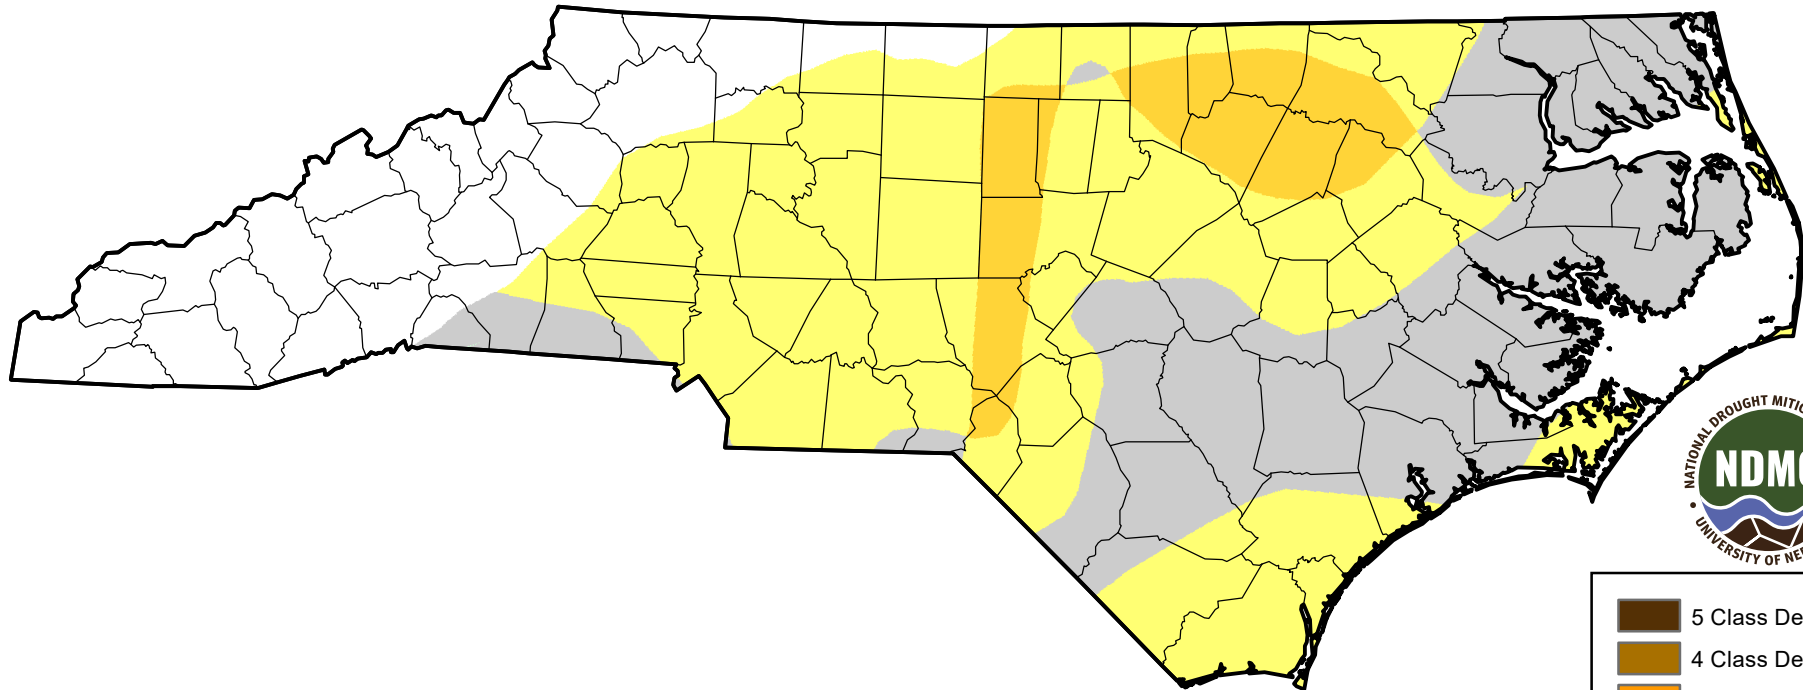

U.S. Drought Monitor Class Change - North Carolina

Start of Calendar Year