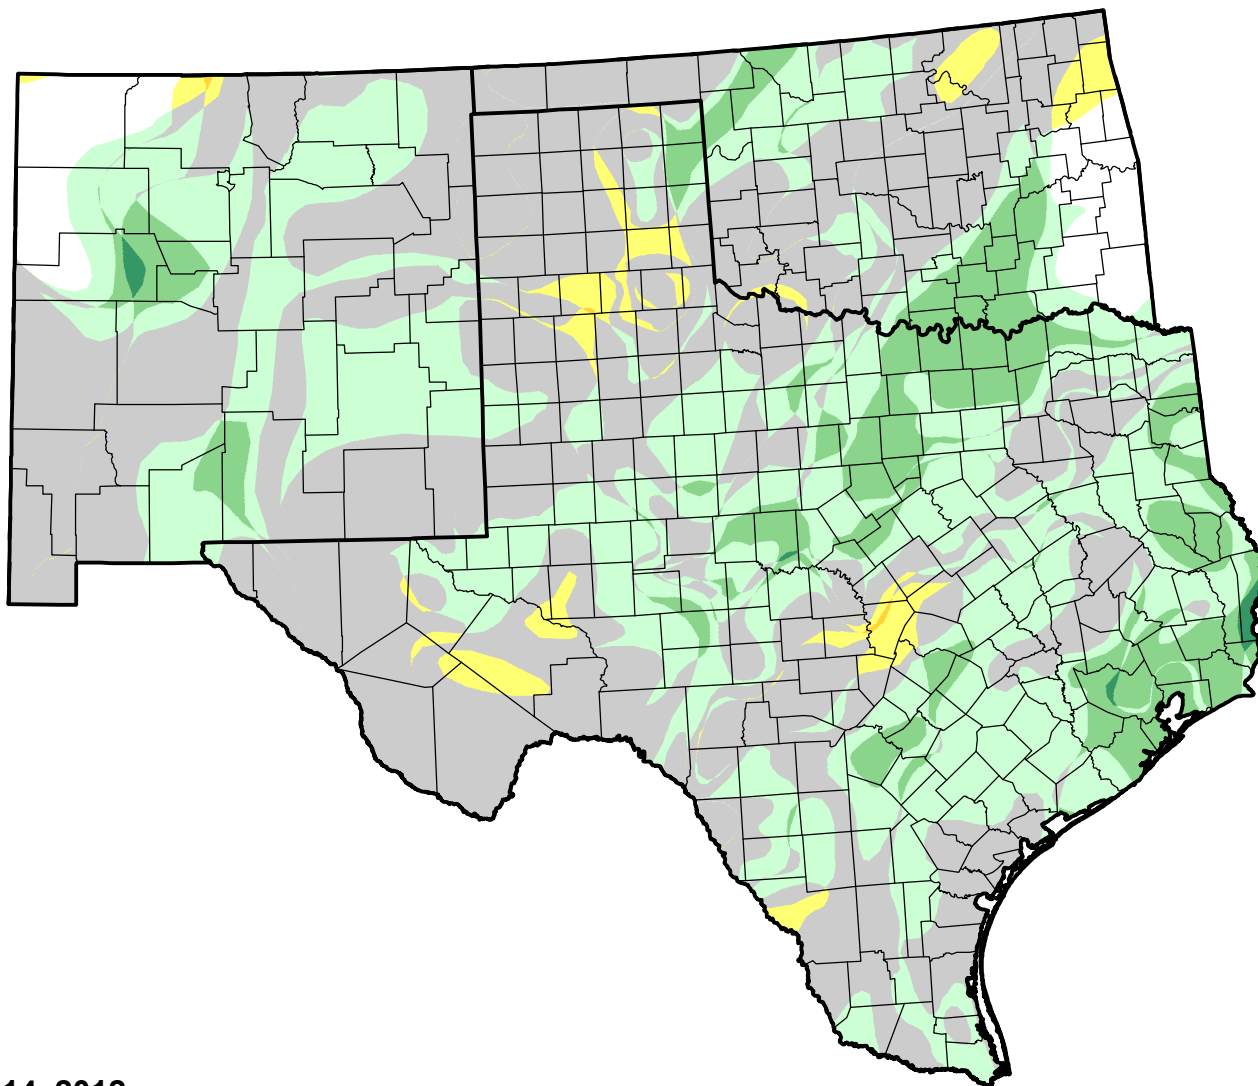

U.S. Drought Monitor Class Change - Southern Plains RDEWS

8 Week

February 14, 2012
compared to
December 22, 2011

droughtmonitor.unl.edu