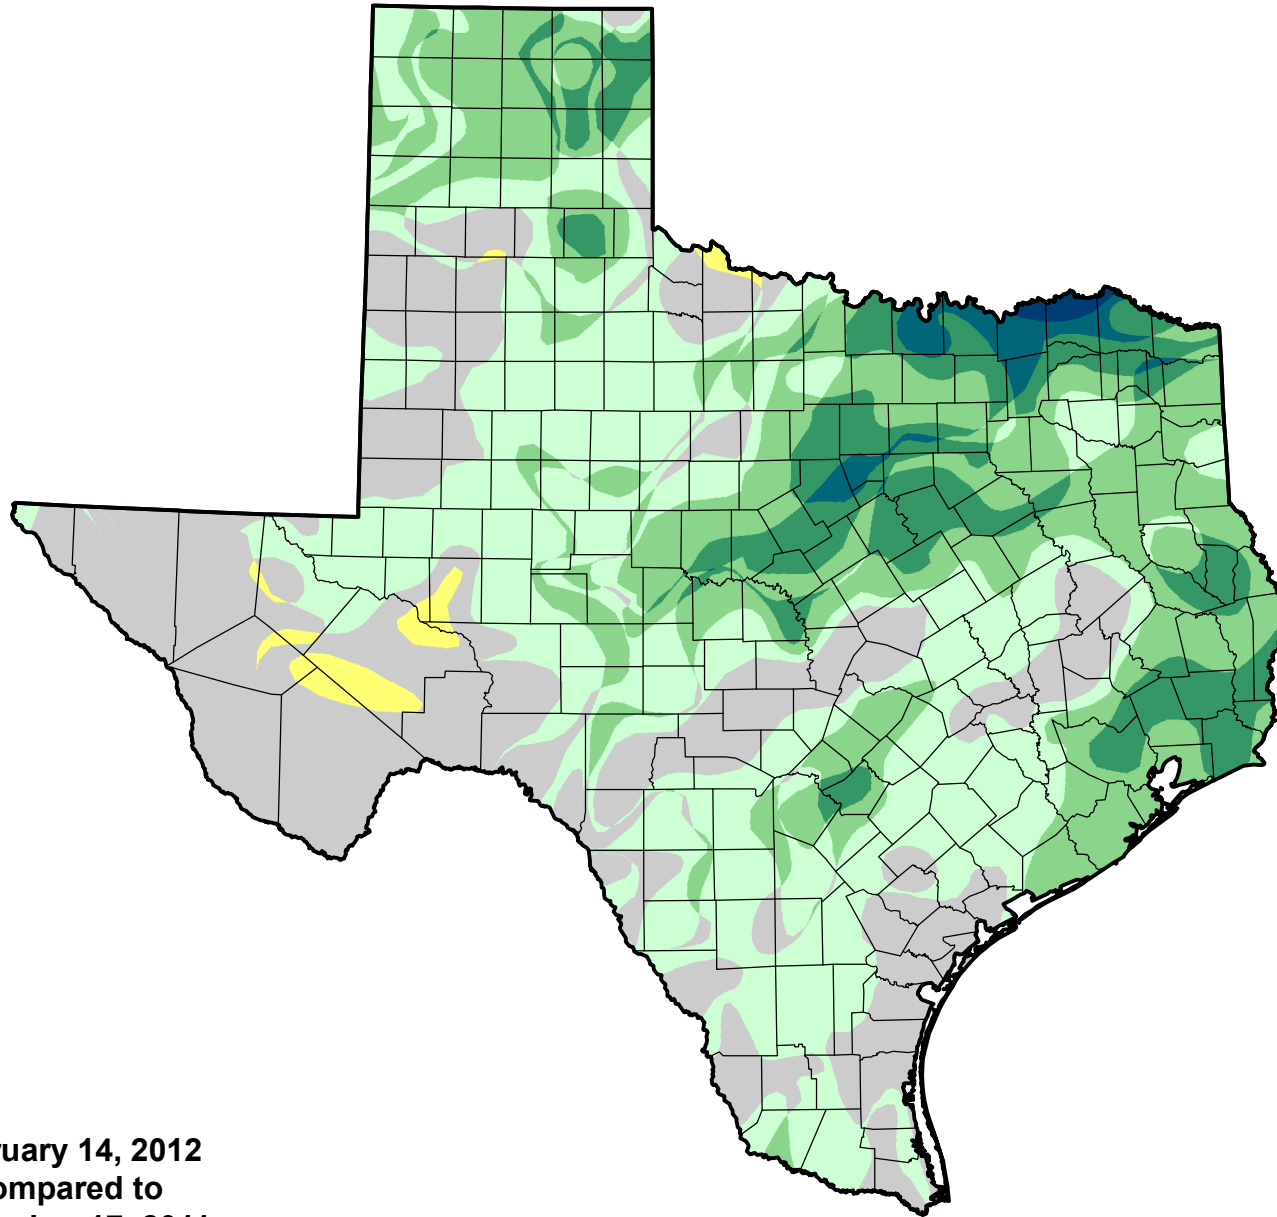

U.S. Drought Monitor Class Change - Texas

13 Week

February 14, 2012
compared to
November 17, 2011

droughtmonitor.unl.edu

-  5 Class Degradation
-  4 Class Degradation
-  3 Class Degradation
-  2 Class Degradation
-  1 Class Degradation
-  No Change
-  1 Class Improvement
-  2 Class Improvement
-  3 Class Improvement
-  4 Class Improvement
-  5 Class Improvement