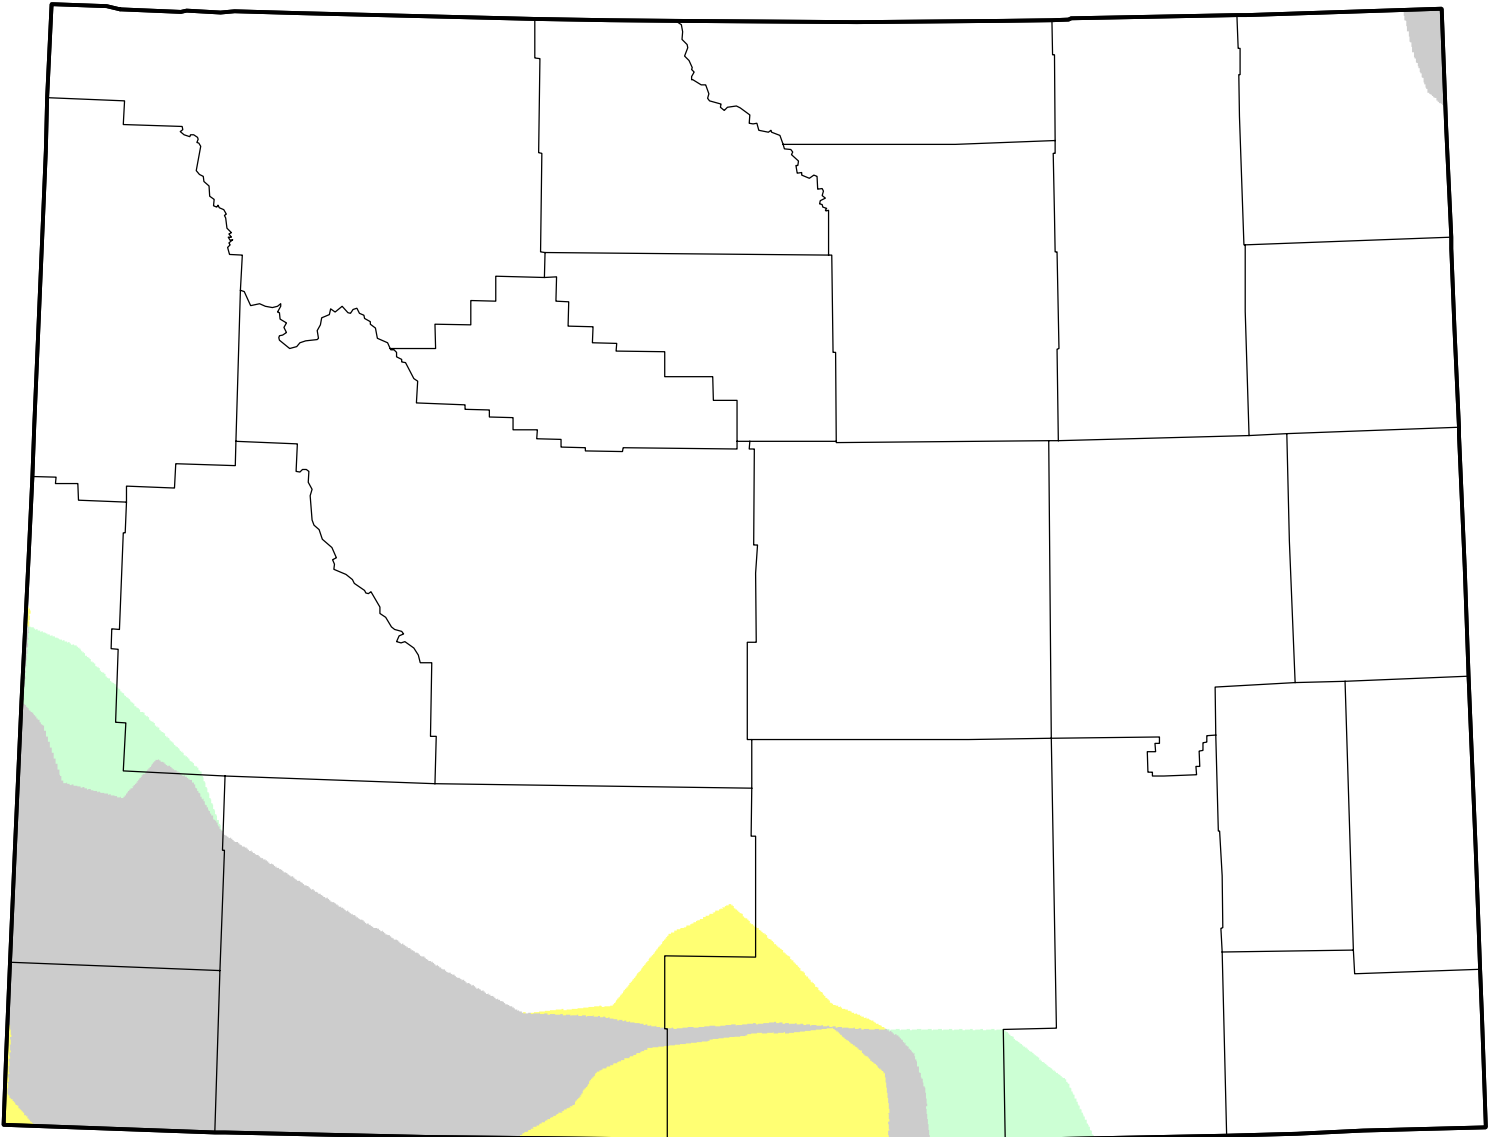

U.S. Drought Monitor Class Change - Wyoming

4 Week

February 14, 2012
compared to
January 19, 2012

droughtmonitor.unl.edu

-  5 Class Degradation
-  4 Class Degradation
-  3 Class Degradation
-  2 Class Degradation
-  1 Class Degradation
-  No Change
-  1 Class Improvement
-  2 Class Improvement
-  3 Class Improvement
-  4 Class Improvement
-  5 Class Improvement