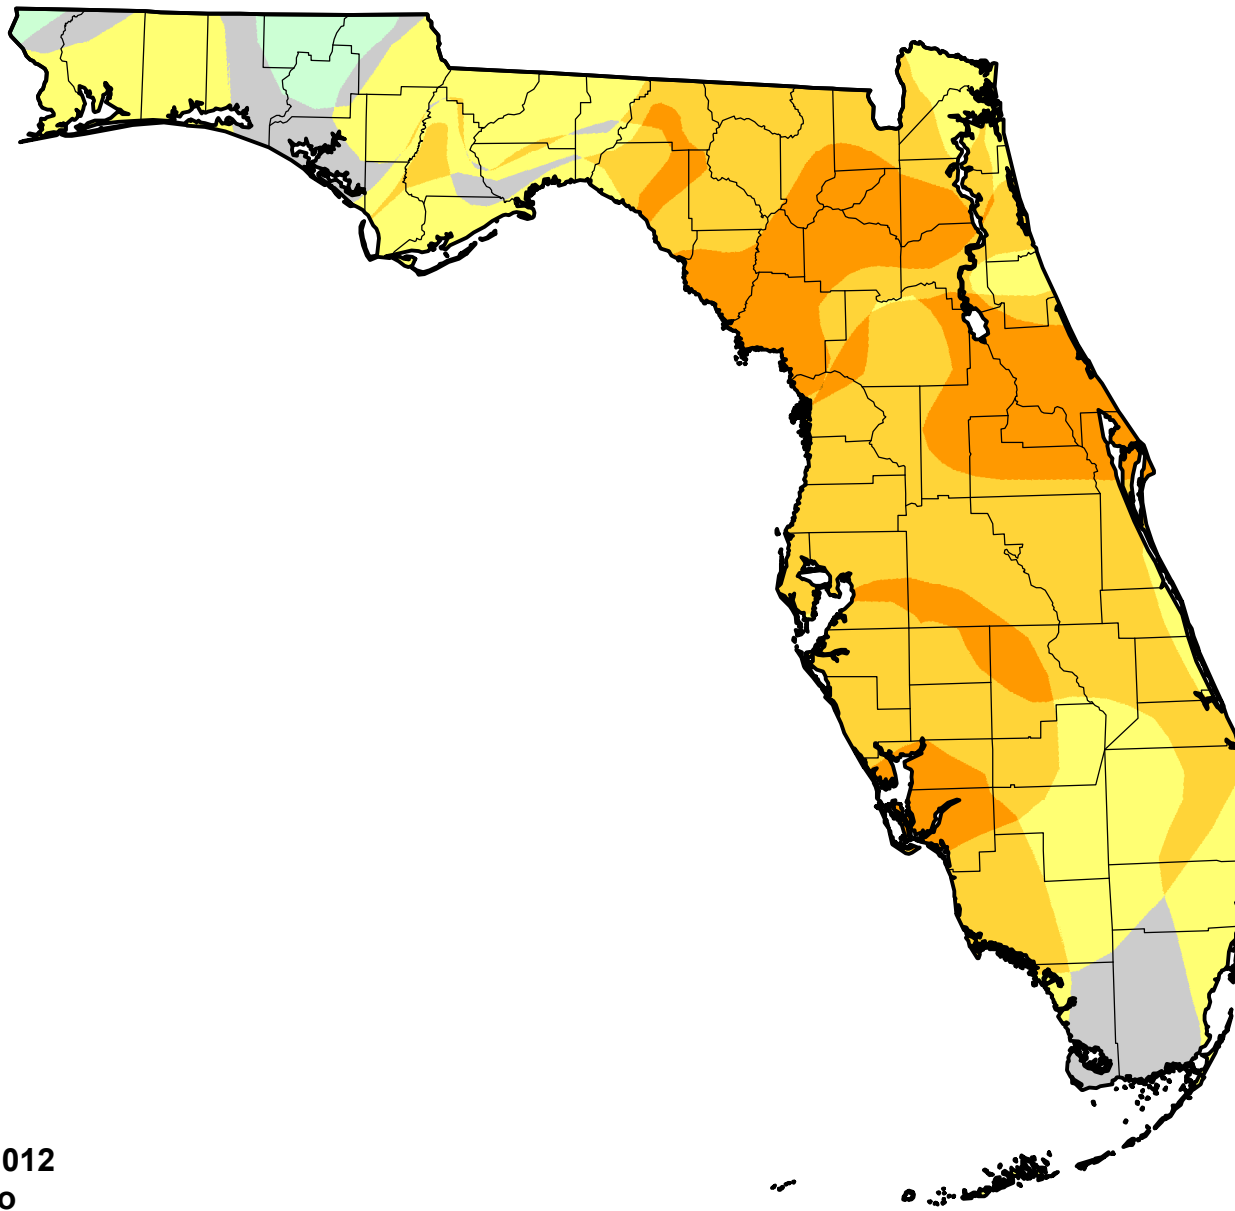

U.S. Drought Monitor Class Change - Florida

8 Week

February 21, 2012
compared to
December 29, 2011

droughtmonitor.unl.edu

- | | |
|---|---------------------|
|  | 5 Class Degradation |
|  | 4 Class Degradation |
|  | 3 Class Degradation |
|  | 2 Class Degradation |
|  | 1 Class Degradation |
|  | No Change |
|  | 1 Class Improvement |
|  | 2 Class Improvement |
|  | 3 Class Improvement |
|  | 4 Class Improvement |
|  | 5 Class Improvement |