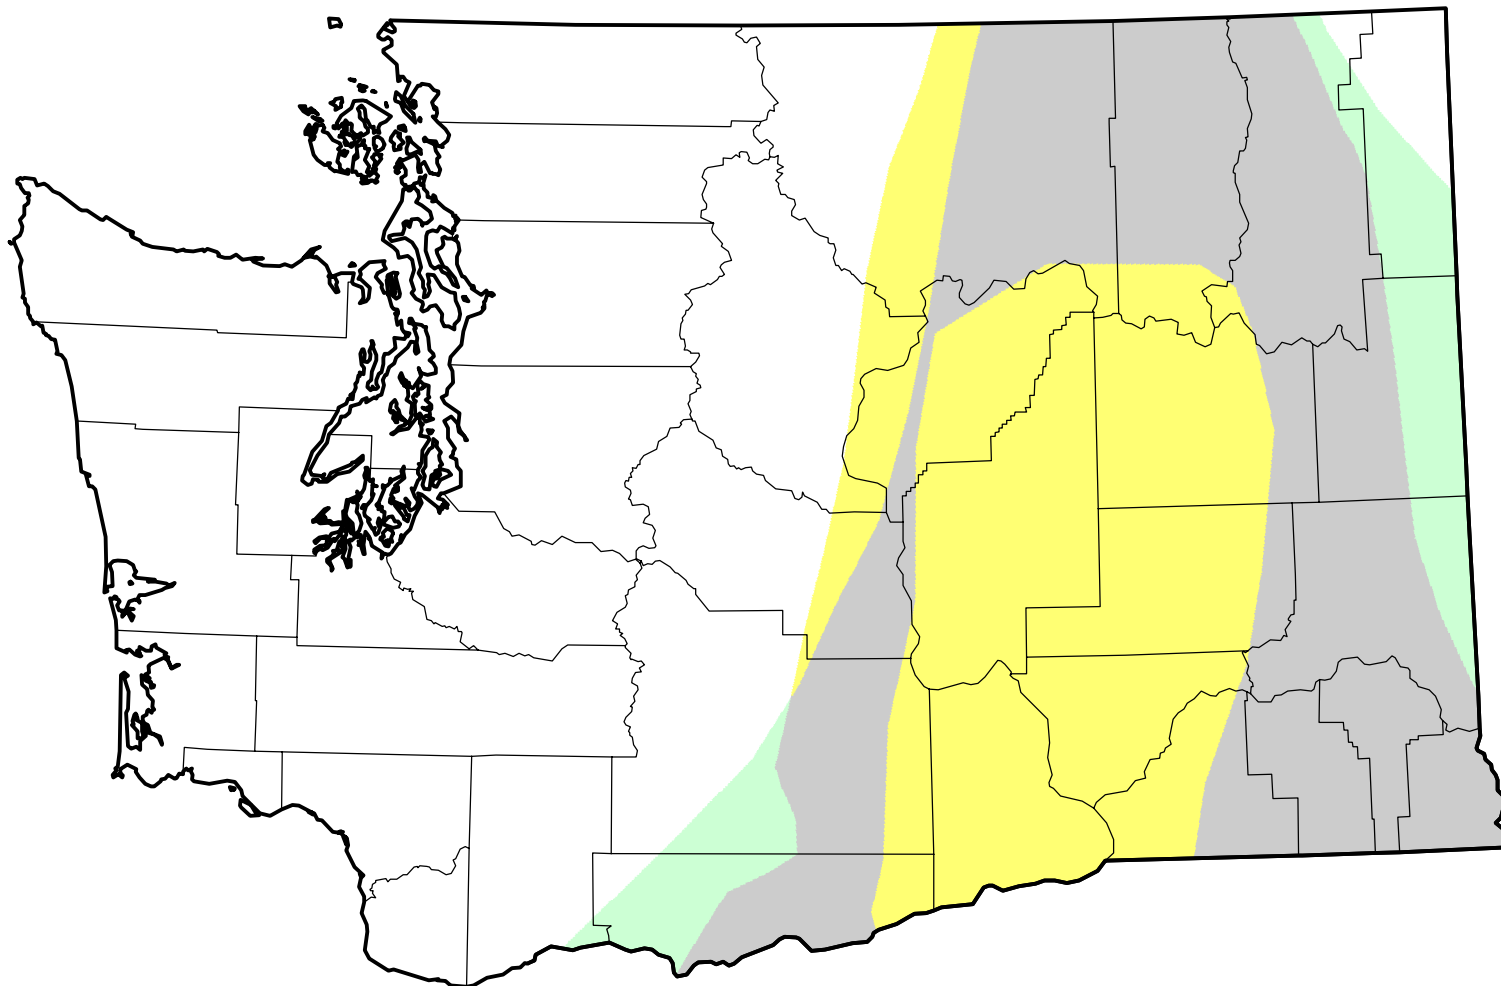

U.S. Drought Monitor Class Change - Washington

8 Week

February 21, 2012
compared to
December 29, 2011

droughtmonitor.unl.edu

-  5 Class Degradation
-  4 Class Degradation
-  3 Class Degradation
-  2 Class Degradation
-  1 Class Degradation
-  No Change
-  1 Class Improvement
-  2 Class Improvement
-  3 Class Improvement
-  4 Class Improvement
-  5 Class Improvement