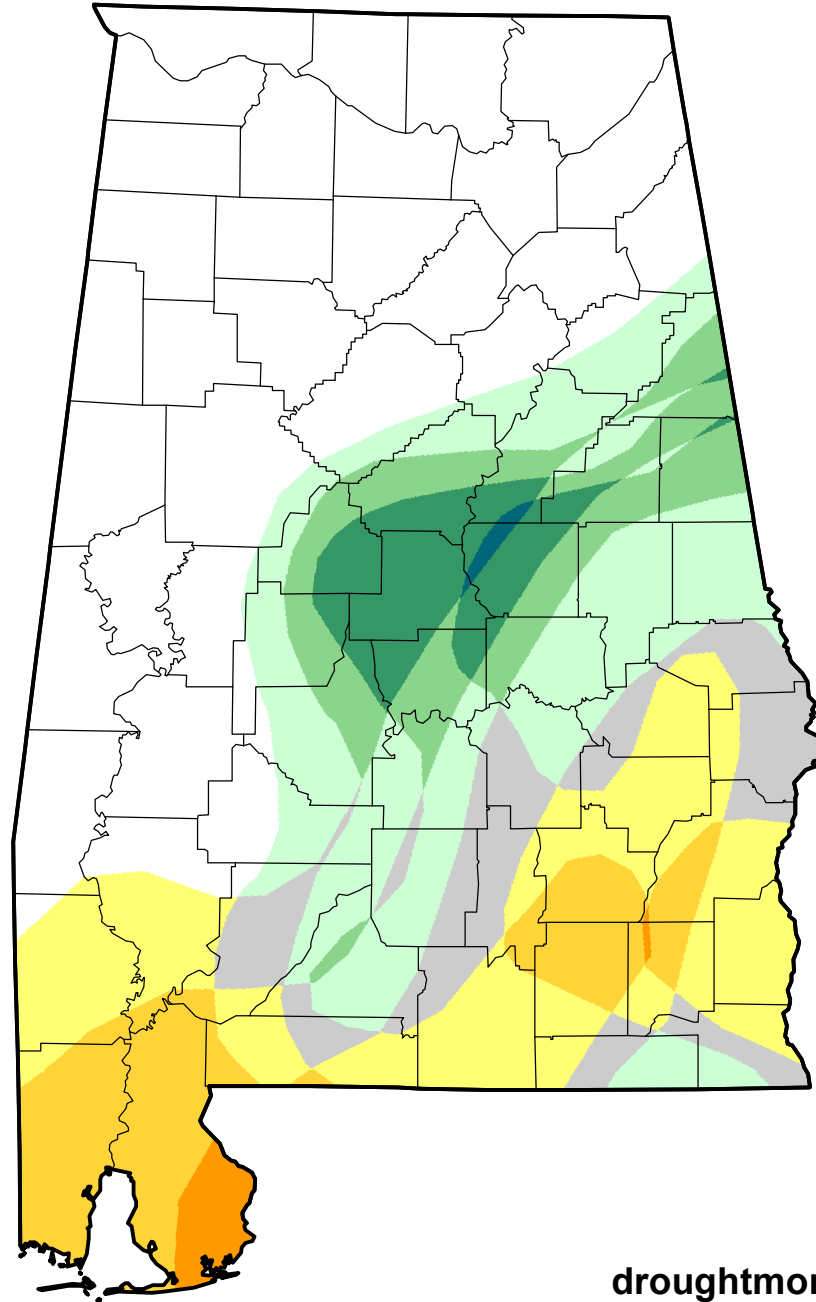

U.S. Drought Monitor Class Change - Alabama

Start of Water Year

February 21, 2012
compared to
September 29, 2011

droughtmonitor.unl.edu